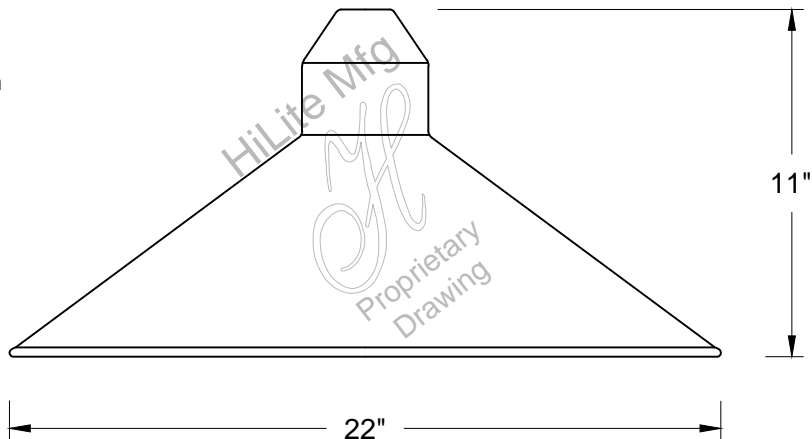

HI-LITE MFG. CO., INC

13450 Monte Vista Avenue
Chino, California 91710
Telephone: (909) 465-1999
Toll Free: (800) 465-0211
Fax: (909) 465-0907
web: www.hilitemfg.com
e-mail: sales@hilitemfg.com

H-94722 Umbrella Collection

Job Name:
Type:
Quantity:

FINISH -Offered in exceptional finishes, comprised of: polyester/polished powder coat, baking enamel liquid, raw metal, or galvanized finishes.

Standard Finishes are: 91(Black), 93(White), 95(Dark Green), 96(Galvanized), BR47(Powder Coat Rust), BK01(Black Texture), GN20(Powder Coat Patina).

Upgraded Finishes are: 29, 66, 82, 90, 92, 94, 97, 99, 100, 103, 104, 105, 110, 112, 113, 114, 115, 117, 118, 119, 120, 127, 128, 129, 133, 134, 135, 136, 98, 101, 102, 137, 138, 139, 140, 121, 122, 123, 124, 125, 126, 11, 01, 22, 25, 33, 77, 89, 24, 44, 48, 49.

For interior finish of fixture refer to color chart on pages 344-348.

MOUNTING - Cord, Stem, Arm, Post and Flush mounting available.

ACCESSORIES - CGU(Cast Guard and Glass), LCGU(Large Cast Guard and Glass), WGU(Wire Guard and Glass), LWGU(Large Wire Guard and Glass), ARN(Acorn Globe), LARN(Large Acorn Globe), WGR(Wire Guard), SK(Swivel Knuckle), FX(Flexible tubing for cord mounted fixture only) and 3PTLCGU available.

REFLECTOR - Heavy duty, spun shade, aluminum 6061-0 and/or 1100-0, galvanized 22 gauge, steel 20/22 gauge, copper 032/040 and brass 032/040 construction. Dependant on finish.

SOCKETS/LAMPS - Available in:

Incandescent

- rated 200 watt max/120 volt, medium base.

Compact Fluorescent(CFL)

- rated 13/18/26/32/42/57 watt max/120/277 volt, GX24Q base.

Metal Halide(MH)

- rated 35/50/70/100/150/175 watt max/120/208/240/277 volt, medium base, 4KV socket.

High Pressure Sodium(HPS)

- rated 50/70/100/150 watt max/120/277 volt, medium base.

Light-Emitted Diode (LED)

- rated 20w or 30w LED. See LED specifications for complete part number.

MADE IN THE U.S.A.

Suitable for wet location.
(Except when cord mounted)