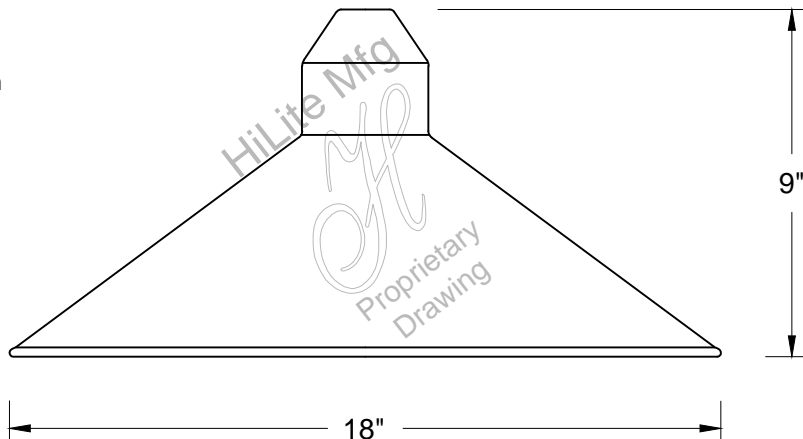

HI-LITE MFG. CO., INC

13450 Monte Vista Avenue
Chino, California 91710
Telephone: (909) 465-1999
Toll Free: (800) 465-0211
Fax: (909) 465-0907
web: www.hilitemfg.com
e-mail: sales@hilitemfg.com

H-94718 Umbrella Collection

Job Name:	_____
Type:	_____
Quantity:	_____

FINISH -Offered in exceptional finishes, comprised of: polyester/polished powder coat, baking enamel liquid, raw metal, or galvanized finishes.

Standard Finishes are: 91(Black), 93(White), 95(Dark Green), 96(Galvanized), BR47(Powder Coat Rust), BK01(Black Texture), GN20(Powder Coat Patina).

Upgraded Finishes are: 29, 66, 82, 90, 92, 94, 97, 99, 100, 103, 104, 105, 110, 112, 113, 114, 115, 117, 118, 119, 120, 127, 128, 129, 133, 134, 135, 136, 98, 101, 102, 137, 138, 139, 140, 121, 122, 123, 124, 125, 126, 11, 01, 22, 25, 33, 77, 89, 24, 44, 48, 49.

For interior finish of fixture refer to color chart on pages 344-348.

MOUNTING - Cord, Stem, Arm, Post and Flush mounting available.

ACCESSORIES - CGU(Cast Guard and Glass), LCGU(Large Cast Guard and Glass), WGU(Wire Guard and Glass), LWGU(Large Wire Guard and Glass), ARN(Acorn Globe), LARN(Large Acorn Globe), WGR(Wire Guard), SK(Swivel Knuckle), FX(Flexible tubing for cord mounted fixture only) and 3PTLCGU available.

REFLECTOR - Heavy duty, spun shade, aluminum 6061-0 and/or 1100-0, galvanized 22 gauge, steel 20/22 gauge, copper 032/040 and brass 032/040 construction. Dependant on finish.

SOCKETS/LAMPS - Available in:

- Incandescent
  - rated 200 watt max/120 volt, medium base.
- Compact Fluorescent(CFL)
  - rated 13/18/26/32/42/57 watt max/120/277 volt, GX24Q base.
- Metal Halide(MH)
  - rated 35/50/70/100/150/175 watt max/120/208/240/277 volt, medium base, 4KV socket.
- High Pressure Sodium(HPS)
  - rated 50/70/100/150 watt max/120/277 volt, medium base.

Light-Emitted Diode (LED)
- rated 20w or 30w LED. See LED specifications for complete part number.

MADE IN THE U.S.A.

Suitable for wet location.
(Except when cord mounted)