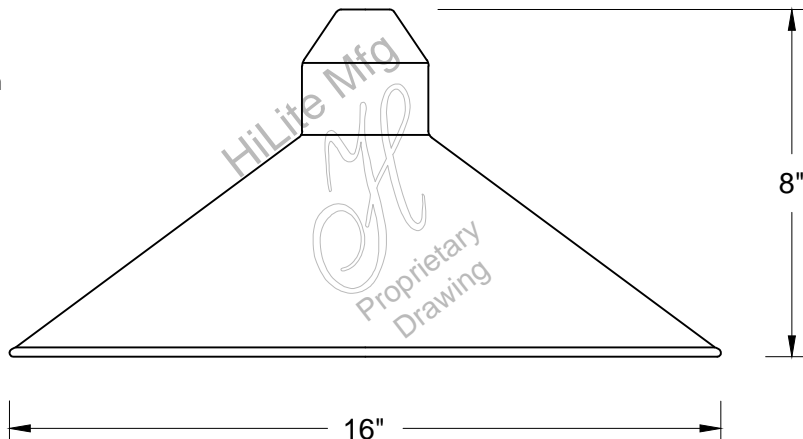

HI-LITE MFG. CO., INC

13450 Monte Vista Avenue
Chino, California 91710
Telephone: (909) 465-1999
Toll Free: (800) 465-0211
Fax: (909) 465-0907
web: www.hilitemfg.com
e-mail: sales@hilitemfg.com

H-94716 Umbrella Collection

Job Name:	_____
Type:	_____
Quantity:	_____

FINISH -Offered in exceptional finishes, comprised of: polyester/polished powder coat, baking enamel liquid, raw metal, or galvanized finishes.

Standard Finishes are: 91(Black), 93(White), 95(Dark Green), 96(Galvanized), BR47(Powder Coat Rust), BK01(Black Texture), GN20(Powder Coat Patina).

Upgraded Finishes are: 29, 66, 82, 90, 92, 94, 97, 99, 100, 103, 104, 105, 110, 112, 113, 114, 115, 117, 118, 119, 120, 127, 128, 129, 133, 134, 135, 136, 98, 101, 102, 137, 138, 139, 140, 121, 122, 123, 124, 125, 126, 11, 01, 22, 25, 33, 77, 89, 24, 44, 48, 49.

For interior finish of fixture refer to color chart on pages 344-348.

MOUNTING - Cord, Stem, Arm, Post and Flush mounting available.

ACCESSORIES - CGU(Cast Guard and Glass), LCGU(Large Cast Guard and Glass), WGU(Wire Guard and Glass), LWGU(Large Wire Guard and Glass), ARN(Acorn Globe), LARN(Large Acorn Globe), WGR(Wire Guard), SK(Swivel Knuckle), FX(Flexible tubing for cord mounted fixture only) and 3PTLCGU available.

REFLECTOR - Heavy duty, spun shade, aluminum 6061-0 and/or 1100-0, galvanized 22 gauge, steel 20/22 gauge, copper 032/040 and brass 032/040 construction. Dependant on finish.

SOCKETS/LAMPS - Available in:

Incandescent

- rated 200 watt max/120 volt, medium base.

Compact Fluorescent(CFL)

- rated 13/18/26/32/42/57 watt max/120/277 volt, GX24Q base.

Metal Halide(MH)

- rated 35/50/70/100/150/175 watt max/120/208/240/277 volt, medium base, 4KV socket.

High Pressure Sodium(HPS)

- rated 50/70/100/150 watt max/120/277 volt, medium base.

Light-Emitted Diode (LED)

- rated 20w or 30w LED. See LED specifications for complete part number.

MADE IN THE U.S.A.

Suitable for wet location.
(Except when cord mounted)