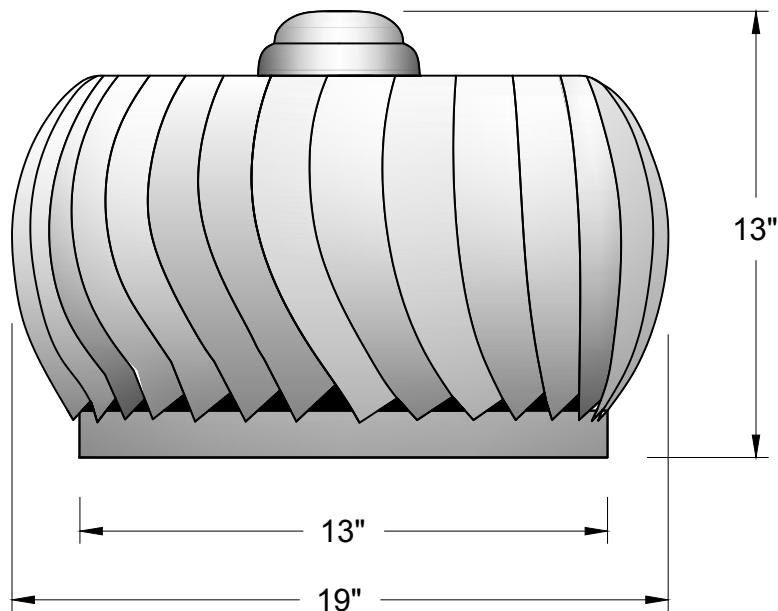

H-3051 Ventilator Collection

Job Name:

Type:

Quantity:

*HI-LITE MFG.
CO., INC*

13450 Monte Vista Avenue
Chino, California 91710
Telephone: (909) 465-1999
Toll Free: (800) 465-0211
Fax: (909) 465-0907
web: www.hilitemfg.com
e-mail: sales@hilitemfg.com

FINISH -Offered in exceptional finishes, comprised of: polyester/polished powder coat, baking enamel liquid, raw metal, or galvanized finishes.

Standard Finishes are: 91(Black), 93(White), 95(Dark Green), 96(Galvanized), BR47(Powder Coat Rust), BK01(Black Texture), GN20(Powder Coat Patina).

Upgraded Finishes are: 29, 66, 82, 90, 92, 94, 97, 99, 100, 103, 104, 105, 110, 110, 112, 113, 114, 115, 117, 118, 119, 120, 127, 128, 129, 133, 134, 135, 136, 11, 138, 139, 140, 121, 122, 123, 124, 125, 126, 22, 33, 77, 16, 55.

For interior finish of fixture refer to color chart on pages 344-348.

MOUNTING - Cord, Stem, Arm, and Flush mounting available.

ACCESSORIES - CGU(Cast Guard and Glass), LCGU(Large Cast Guard and Glass), WGU(Wire Guard and Glass), LWGU(Large Wire Guard and Glass), ARN(Acorn Globe), LARN(Large Acorn Globe), WGR(Wire Guard), SK(Swivel Knuckle) and FX(Flexible tubing for cord mounted fixture only) available.

SOCKETS/LAMPS - Available in:

Incandescent

- rated 200 watt max/120 volt, medium base.

Compact Fluorescent(CFL)

- rated 13/18/26/32/42/57 watt max/120/277 volt, GX24Q base.

Metal Halide(MH)

- rated 35/50/70/100/150/175 watt max/120/208/240/277 volt, medium base, 4KV socket.

High Pressure Sodium(HPS)

- rated 50/70/100/150 watt max/120/277 volt, medium base.

Light-Emitted Diode(LED)

-See LED specification sheet.

MADE IN THE U.S.A.

Suitable for wet location.
(Except when cord mounted)