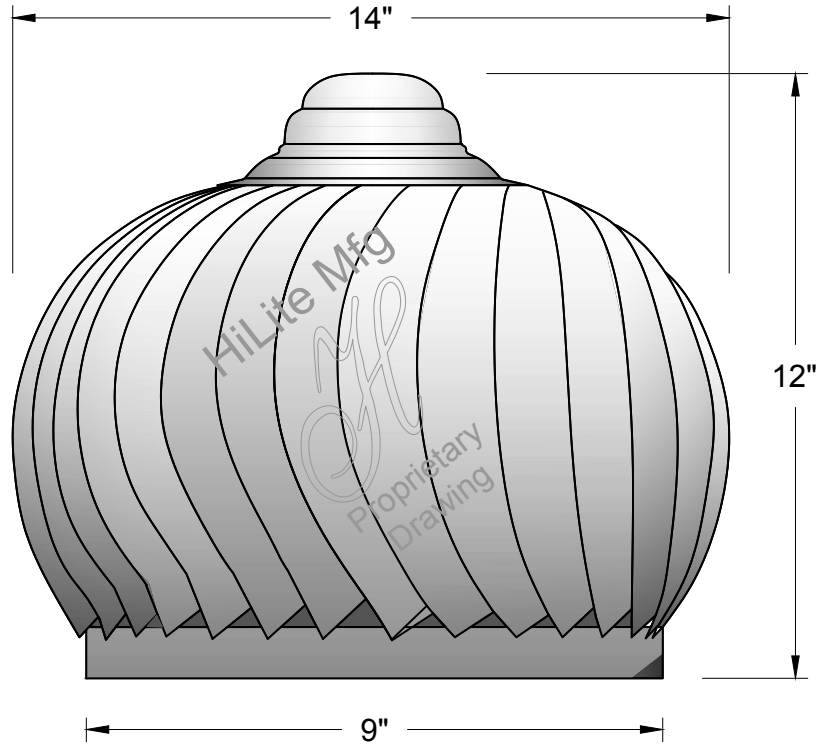

H-3050 Ventilator Collection

Job Name:	_____
Type:	_____
Quantity:	_____

HI-LITE MFG.

CO., INC

13450 Monte Vista Avenue
Chino, California 91710
Telephone: (909) 465-1999
Toll Free: (800) 465-0211
Fax: (909) 465-0907
web: www.hilitemfg.com
e-mail: sales@hilitemfg.com

FINISH -Offered in exceptional finishes, comprised of: polyester/polished powder coat, baking enamel liquid, raw metal, or galvanized finishes.

Standard Finishes are: 91(Black), 93(White), 95(Dark Green), 96(Galvanized), BR47(Powder Coat Rust), BK01(Black Texture), GN20(Powder Coat Patina).

Upgraded Finishes are: 29, 66, 82, 90, 92, 94, 97, 99, 100, 103, 104, 105, 110, 110, 112, 113, 114, 115, 117, 118, 119, 120, 127, 128, 129, 133, 134, 135, 136, 11, 138, 139, 140, 121, 122, 123, 124, 125, 126, 22, 33, 77, 16, 55.

For interior finish of fixture refer to color chart on pages 344-348.

MOUNTING - Cord, Stem, Arm, and Flush mounting available.

ACCESSORIES - CGU(Cast Guard and Glass), LCGU(Large Cast Guard and Glass), WGU(Wire Guard and Glass), LWGU(Large Wire Guard and Glass), ARN(Acorn Globe), LARN(Large Acorn Globe), WGR(Wire Guard), SK(Swivel Knuckle) and FX(Flexible tubing for cord mounted fixture only) available.

SOCKETS/LAMPS - Available in:

- Incandescent
  - rated 200 watt max/120 volt, medium base.
- Compact Fluorescent(CFL)
  - rated 13/18/26/32/42/57 watt max/120/277 volt, GX24Q base.
- Metal Halide(MH)
  - rated 35/50/70/100/150/175 watt max/120/208/240/277 volt, medium base, 4KV socket.
- High Pressure Sodium(HPS)
  - rated 50/70/100/150 watt max/120/277 volt, medium base.
- Light-Emitted Diode(LED)
  - -See LED specification sheet.

MADE IN THE U.S.A.

Suitable for wet location.
(Except when cord mounted)