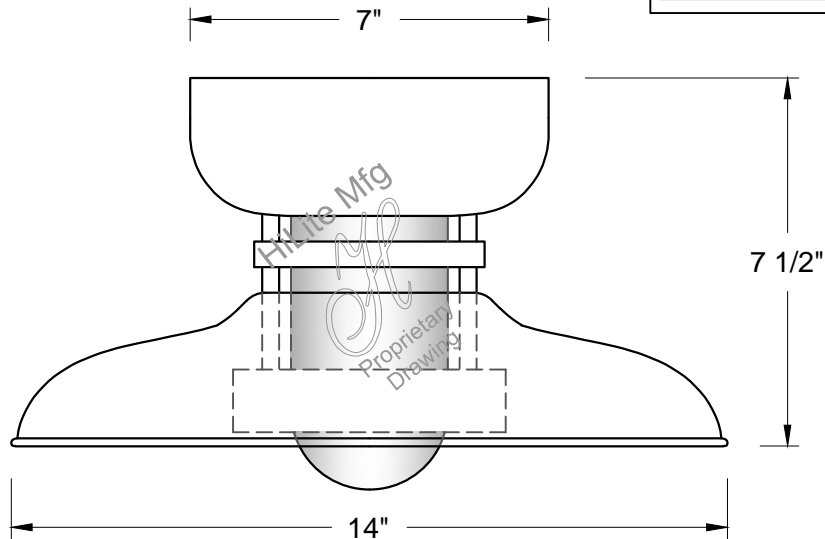

## H-28114-F Self Ballasted Cordelia Collection

Job Name:	_____
Type:	_____
Quantity:	_____

**FINISH** -Offered in exceptional finishes, comprised of: polyester/polished powder coat, baking enamel liquid, raw metal, or galvanized finishes.