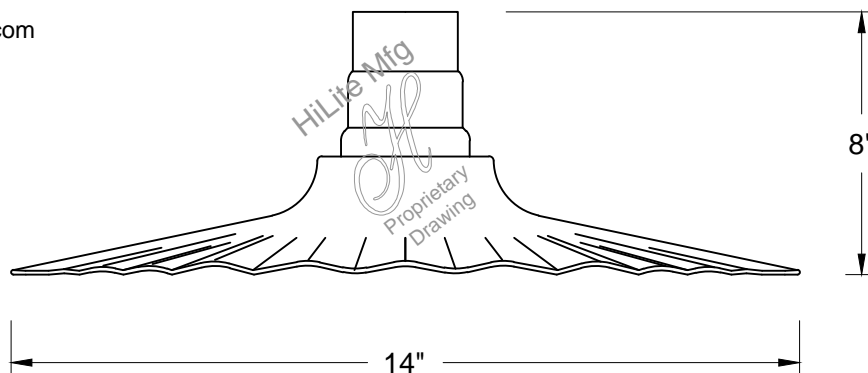

HI-LITE MFG. CO., INC

13450 Monte Vista Avenue
Chino, California 91710
Telephone: (909) 465-1999
Toll Free: (800) 465-0211
Fax: (909) 465-0907
web: www.hilitemfg.com
e-mail: sales@hilitemfg.com

H-19114 Radial Shade Collection

Job Name:
Type:
Quantity:

FINISH -Multi-stage pretreatment procedure using materials of polyester/polished powder coat, baking enamel liquid, raw metals, and galvanized finishes.

Standard Finishes are: 91(Black), 93(White), 95(Dark Green), 96(Galvanized), BR47(Powder Coat Rust), BK01(Black Texture), GN20(Powder Coat Patina).

Upgraded Finishes are: 29, 66, 82, 90, 92, 94, 97, 99, 100, 103, 104, 105, 110, 110, 112, 113, 114, 115, 117, 118, 119, 120, 127, 128, 129, 133, 134, 135, 136, 98, 101, 102, 137, 138, 139, 140, 121, 122, 123, 124, 125, 126, 11, 01, 22, 25, 33, 77, 89, 24, 44, 48, 49, 15, 16.

(Custom finishes available).

For interior finish of fixture refer to color chart on pages 344-348.

MOUNTING - Cord, Stem, Arm, and Flush mounting available.

ACCESSORIES - CGU(Cast Guard and Glass), LCGU(Large Cast Guard and Glass), WGU(Wire Guard and Glass), LWGU(Large Wire Guard and Glass) and ARN(Acorn Globe), LARN(Large Acorn Globe), SK(Swivel Knuckle) and FX(Flexible tubing for cord mounted fixture only) available.

REFLECTOR - Heavy duty, spun shade, aluminum 6061-0 and/or 1100-0, galvanized 22 gauge, steel 20/22 gauge, copper 032/040 and brass 032/040 construction. Dependant on finish.

SOCKETS/LAMPS - Available in:

Incandescent

- rated 100 watt max/120 volt, medium base.

Compact Fluorescent(CFL)

- rated 57 watt max/120/277 volt, GX24Q base.

Metal Halide(MH)

- rated 175 watt max/120/208/240/277 volt, medium base, 4KV socket.

High Pressure Sodium(HPS)

- rated 150 watt max/120/277 volt, medium base.

Light-Emitted Diode (LED)

- rated 20w or 30w LED. See LED specifications for complete part number.

MADE IN THE U.S.A.

Suitable for wet location.
(Except when cord mounted)