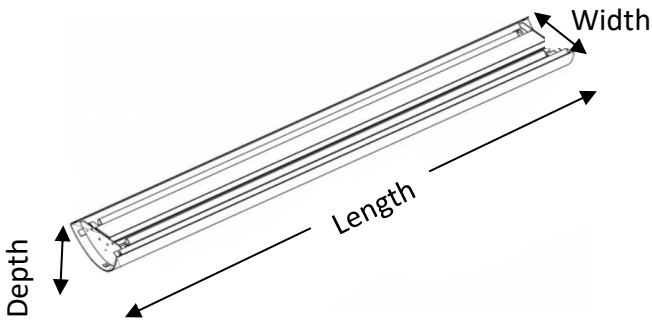

GRILLE LED SUSPENDED LINEAR FIXTURE

PRODUCT DESCRIPTION

These architectural linear LED suspension lighting fixtures bring direct and indirect light to commercial LED or residential lighting interiors. Our sleek, stylish fixtures are highly effective and efficient lighting solutions for hotels, offices, retail outlets, restaurants and more.

ACCESSORIES

- 10' Suspended hanger kit included
- 10' 5 Wire cable kit included

DIMENSION

Wattage	Length	Width	Depth
80	48.23"	10"	2.2"

GRILLE LED SUSPENDED LINEAR FIXTURE			
Series	Power and Length	Selectable CCT	Dimmable and Voltage
GC-PVC-LED	4-80W-	3CT-	DMV