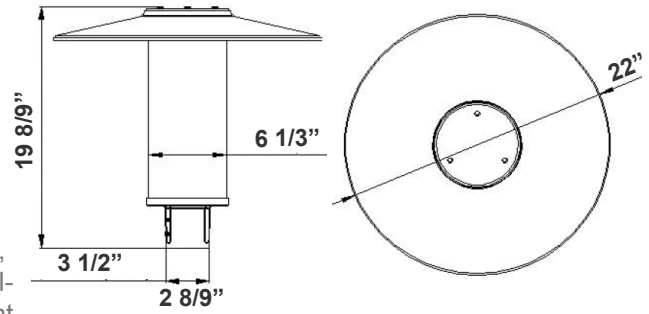

Project Name: \_\_\_\_\_

Note: \_\_\_\_\_ | Type: \_\_\_\_\_

19 8/9" (H) x 22" (D)

GPH is a classic led post-top light for illuminating yards, parks, parking areas, and other public outdoor spaces. It is well-shielded and delivers clear white light, creating a pleasant ambiance while enabling good energy savings. Symmetrical light distribution is designed for area lighting. It is made of high-quality, durable materials and can be directly mounted on a Ø 60 mm & Ø 76 mm post. A glare shield is an accessory that makes light-dark sky friendly, no upward light.