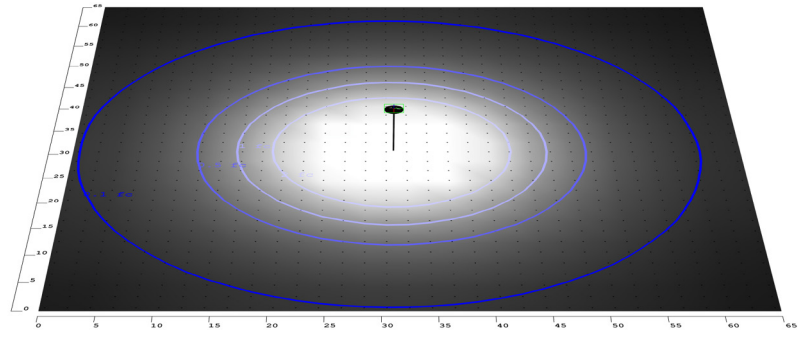

## Other Models:

- 40W | 4000LM | GPH-12-40W-MCTP-BR
- 40W | 4000LM | GPH-12-40W-MCTP-BK

**Photometrics:** GPH-12-40W-MCTP-GY

BUG Rating: B1-U3-G1

Area 65'x 65' Mounting Height: 9'

**Other Views:**

Side View

Side View

Top View

Bottom View