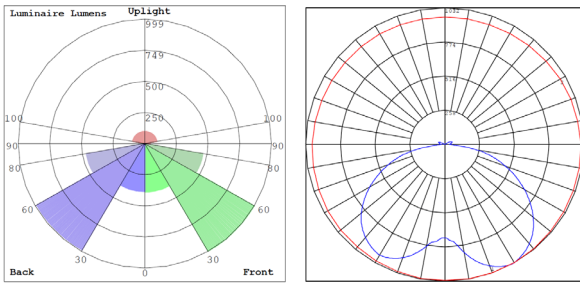

### Lighting:

- Multi-CCT & Power: Switch Is Inside Fixture
- LED: LED 3030
- Total Lumens: 4000LM Max.
- Color Temperatures: 3000K/4000K/5000K
- Color Rendering Index: CRI ≥ 80
- Beam Angle: 85°
- Rated Life: 70,000 Hrs

## Other Models:

- 40W | 4000LM | GPH-12-40W-MCTP-BR
- 40W | 4000LM | GPH-12-40W-MCTP-BK

**Photometrics:** GPH-12-40W-MCTP-GY

BUG Rating: B1-U3-G1

Area 65'x 65' Mounting Height: 9'

**Other Views:**

Side View