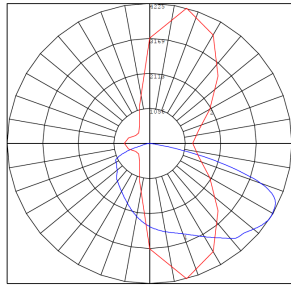

### Other Model:

- 130W | 13000LM | GPE-60-100W-MCTP

Phone: (877) 805-2252 | Fax: (877) 805-2252  
www.westgatemfg.com

**Photometrics:** GPE-30-60W-MCTP

BUD Rating: B1-U1-G0

20W 5000K, Area 55'x 75' Mounting Height: 9'