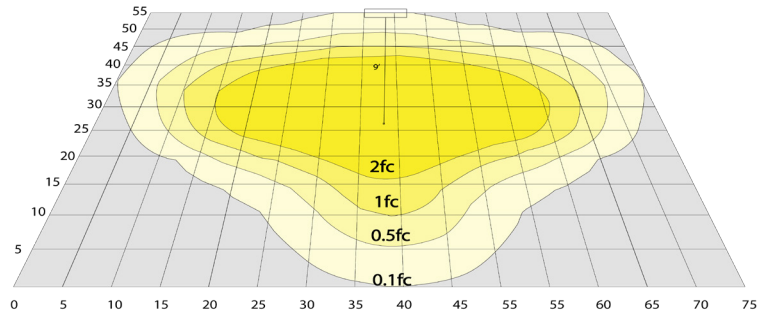

### Other Model:

- 130W | 13000LM | GPE-60-100W-MCTP

Phone: (877) 805-2252 | Fax: (877) 805-2252  
www.westgatemfg.com

**Photometrics:** GPE-30-60W-MCTP

BUD Rating: B1-U1-G0

20W 5000K, Area 55'x 75' Mounting Height: 9'