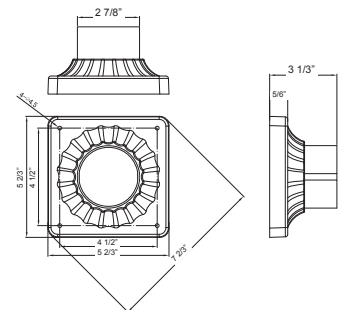

100W 5000K, Area 65'x 70' Mounting Height: 9'

Other Views:

Lens View
Power & CCT Switches

Bottom View
Inside Diameter: 2-3/4"

Performance Table: GPC-60-100W-MCTP

MODEL NO.	Wattage	Voltage	Lumens	Color Temp.	BUG Rating	LPW
GPC-60-100W-MCTP	60W 80W 100W	120V	5400LM 7200LM 9000LM	3000K 4000K 5000K	B3-U4-G3	90

ACCESSORIES:

GPC-PCLF
Shown with Frosted Lens

GPC-SH
Shown with Shield

PML-BASE-BK
DECORATIVE PIER MOUNT BASE FOR
POST TOP LIGHTS - BLACK

5 2/3"(H) X 5 2/3"(W) X 3 1/3"(D)

Example:

1 GPC-60-100W-MCTP

(For GPC MCTP fixture 120V)