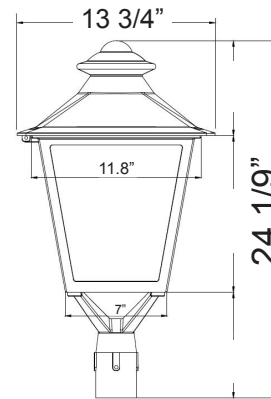

GPC SERIES Outdoor Lighting

GPC-60-100W-MCTP
GARDEN POST COACH LIGHT

WESTGATE
THE FUTURE IS HERE...AND IT'S QUITE BRIGHT!

Customer Name: _____

Project Name: _____

Note: _____

Type: _____

24 1/9"(H) x 13 3/4"(W)

100W 5000K, Area 65'x 70' Mounting Height: 9'

Other Views:

Lens View
Power & CCT Switches

Bottom View
Inside Diameter: 2-3/4"

Performance Table: GPC-60-100W-MCTP

MODEL NO.	Wattage	Voltage	Lumens	Color Temp.	BUG Rating	LPW
GPC-60-100W-MCTP	60W 80W 100W	120V	5400LM 7200LM 9000LM	3000K 4000K 5000K	B3-U4-G3	90