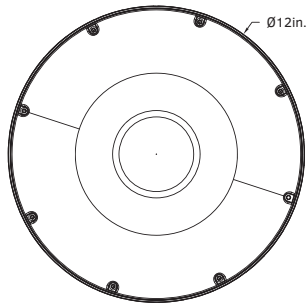

Dimensions & Weight

Light Distribution

Parking Garage Pattern

Weight: 30W: 5.29lb.
45W: 5.40lb.
60W: 5.73lb.

Ordering Information

Circular Canopy Light Series GKOCPO3

Example: GKOCPO360W27V50KWMDPG

Fixture Type	Wattage	Voltage	CCT	Finish	Sensor (Optional)	Dimmable (Optional)	Light Distribution	Emergency Battery
<input type="checkbox"/>	<input type="checkbox"/>	<input type="checkbox"/>	<input type="checkbox"/>	<input type="checkbox"/>	<input type="checkbox"/>	<input type="checkbox"/>	<input type="checkbox"/>	<input type="checkbox"/>
GKOCPO3	30W 45W 60W	27V 120-277V 34V 347V	40K 4000K 50K 5000K	D Dark Bronze B Black W White	M With 120-277V Sensor Blank Without Sensor	D 1-10V Dimmable Blank Non-Dimmable	PG Parking Garage LB Low Bay	B Emergency Battery Blank No Battery