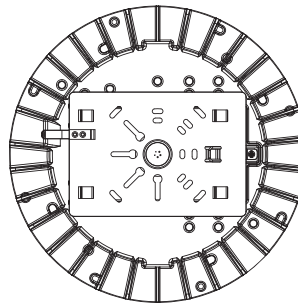

Product Overview

Featuring precise parking garage light distribution in a modern design, the GKOCPO3 Circular Canopy Light is ideal for providing illumination for parking garages, storage areas, and other locations where visibility is important for security purposes. An optional center-mounted, integrated motion sensor is available for additional energy savings.

Dimensions & Weight

Light Distribution

Parking Garage Pattern

Weight: 30W: 5.29lb.
45W: 5.40lb.
60W: 5.73lb.

Ordering Information

Circular Canopy Light Series GKOCPO3

Example: GKOCPO360W27V50KWMDPG

Fixture Type	Wattage	Voltage	CCT	Finish	Sensor (Optional)	Dimmable (Optional)	Light Distribution	Emergency Battery
<input type="checkbox"/>	<input type="checkbox"/>	<input type="checkbox"/>	<input type="checkbox"/>	<input type="checkbox"/>	<input type="checkbox"/>	<input type="checkbox"/>	<input type="checkbox"/>	<input type="checkbox"/>
GKOCPO3	30W 45W 60W	27V 120-277V 34V 347V	40K 4000K 50K 5000K	D Dark Bronze B Black W White	M With 120-277V Sensor Blank Without Sensor	D 1-10V Dimmable Blank Non-Dimmable	PG Parking Garage LB Low Bay	B Emergency Battery Blank No Battery