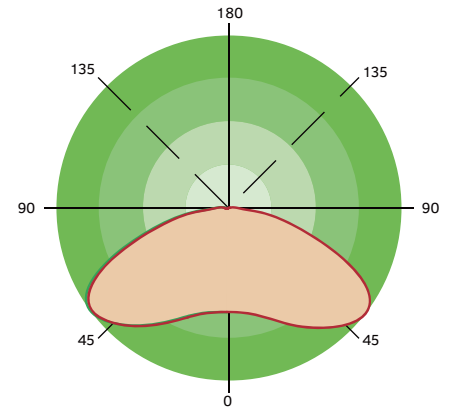

Dimensions & Weight

Light Distribution

Parking Garage Pattern

Weight: 30W: 5.29lb.
45W: 5.40lb.
60W: 5.73lb.

Ordering Information

Circular Canopy Light Series GKOCPO3

Example: GKOCPO360W27V50KWMDPG

Fixture Type	Wattage	Voltage	CCT	Finish	Sensor (Optional)	Dimmable (Optional)	Light Distribution	Emergency Battery
<input type="checkbox"/>	<input type="checkbox"/>	<input type="checkbox"/>	<input type="checkbox"/>	<input type="checkbox"/>	<input type="checkbox"/>	<input type="checkbox"/>	<input type="checkbox"/>	<input type="checkbox"/>
GKOCPO3	30W 45W 60W	27V 120-277V 34V 347V	40K 4000K 50K 5000K	D Dark Bronze B Black W White	M With 120-277V Sensor Blank Without Sensor	D 1-10V Dimmable Blank Non-Dimmable	PG Parking Garage LB Low Bay	B Emergency Battery Blank No Battery