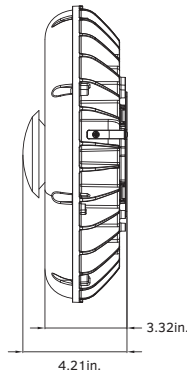

Dimensions & Weight

Light Distribution

Parking Garage Pattern

Weight: 30W: 5.29lb.
45W: 5.40lb.
60W: 5.73lb.

Ordering Information

Circular Canopy Light Series GKOCPO3

Example: GKOCPO360W27V50KWMDPG

Fixture Type	Wattage	Voltage	CCT	Finish	Sensor (Optional)	Dimmable (Optional)	Light Distribution	Emergency Battery
<input type="checkbox"/>	<input type="checkbox"/>	<input type="checkbox"/>	<input type="checkbox"/>	<input type="checkbox"/>	<input type="checkbox"/>	<input type="checkbox"/>	<input type="checkbox"/>	<input type="checkbox"/>
GKOCPO3	30W 45W 60W	27V 120-277V 34V 347V	40K 4000K 50K 5000K	D Dark Bronze B Black W White	M With 120-277V Sensor Blank Without Sensor	D 1-10V Dimmable Blank Non-Dimmable	PG Parking Garage LB Low Bay	B Emergency Battery Blank No Battery