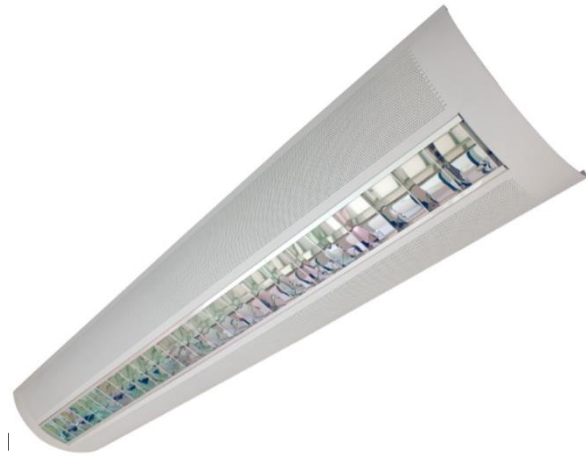

INDUSTRIAL AND COMMERCIAL  
LIGHTING MFR SINCE 2003

PROJECT NAME: \_\_\_\_\_

CATALOG NUMBER: \_\_\_\_\_

NOTES: \_\_\_\_\_

FIXTURE SCHEDULE: \_\_\_\_\_

**GC-ME LED SUSPENDED LINEAR FIXTURE**

**PRODUCT DESCRIPTION**

The GC-ME's design quietly articulates graceful classic lines while providing a wide lateral light distribution. It features a perforated housing, set back ends, and a profile which creates a sleek appearance.

Wattage	Length	Width	Depth
50	52.5"	10.75"	2.875"

Series	Length	Wattage	CCT	Voltage
GC-ME-LED	4 = 4 Feet	50W	3CT = 3500K/4000K/5000K	DMV = Dimmable, Multi-Voltage

Lighting Supplier Since 2003

WAREHOUSE-LIGHTING.COM