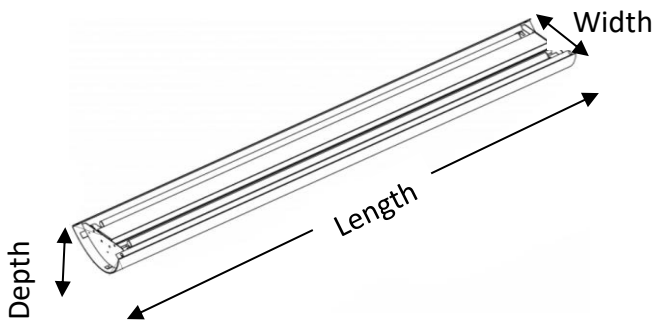

The GC-ME's design quietly articulates graceful classic lines while providing a wide lateral light distribution. It features a perforated housing, set back ends, and a profile which creates a sleek appearance.

Wattage	Length	Width	Depth
50	52.5"	10.75"	2.875"

Series	Length	Wattage	CCT	Voltage
GC-ME-LED	4 = 4 Feet	50W	3CT = 3500K/4000K/5000K	DMV = Dimmable, Multi-Voltage

Lighting Supplier Since 2003

WAREHOUSE-LIGHTING.COM