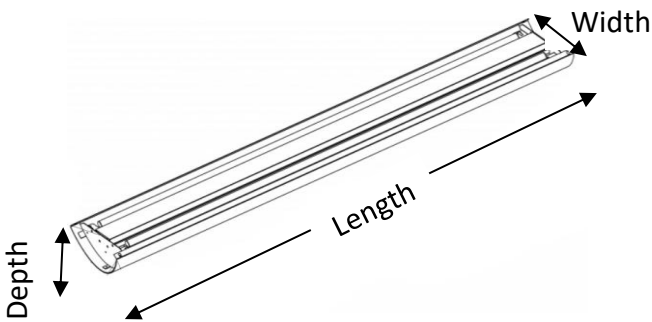

INDUSTRIAL AND COMMERCIAL  
LIGHTING MFR SINCE 2003

PROJECT NAME: \_\_\_\_\_

CATALOG NUMBER: \_\_\_\_\_

NOTES: \_\_\_\_\_

FIXTURE SCHEDULE: \_\_\_\_\_

**GC-ME LED SUSPENDED LINEAR FIXTURE**

Wattage	Length	Width	Depth
50	52.5"	10.75"	2.875"

**PRODUCT DESCRIPTION**

The GC-ME's design quietly articulates graceful classic lines while providing a wide lateral light distribution. It features a perforated housing, set back ends, and a profile which creates a sleek appearance.

Series	Length	Wattage	CCT	Voltage
GC-ME-LED	4 = 4 Feet	50W	3CT = 3500K/4000K/5000K	DMV = Dimmable, Multi-Voltage

Lighting Supplier Since 2003

WAREHOUSE-LIGHTING.COM

Warehouse-Lighting.com  
2750 South 163<sup>rd</sup> St  
New Berlin, WI 53151