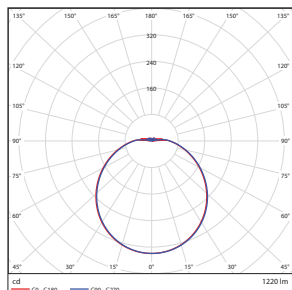

FLUSH MOUNT ROUND CCT5

CEILING & AREA LUMINAIRES

ORDERING

Watts (W)	Ordering Code	Description	CCT (K)	Lumens (Lm)	Equiv. Wattage (W)	Size	Damp Location	Energy Star
14	9359	LED12FMR-112L9CCT5	5CCT	1,120	100	12"	•	•
24	9360	LED16FMR-200L9CCT5	5CCT	2,000	150	16"	•	•

DIMENSIONS

14W (12-inch)
1.12-lbs

24W (16-inch)
2.34-lbs

PHOTOMETRICS CHART

14W (12-inch)
Energy Star

Center Beam Fc	Beam Width	
201 fc	4.5 ft	4.5 ft
46.5 fc	9.4 ft	9.4 ft
21.2 fc	13.9 ft	13.9 ft
12.1 fc	18.4 ft	18.4 ft
7.56 fc	23.3 ft	23.3 ft
5.30 fc	27.8 ft	27.8 ft

■ Vert. Spread: 120.2°
■ Horiz. Spread: 120.1°

24W (16-inch)
Energy Star

Center Beam Fc	Beam Width	
387 fc	4.5 ft	4.5 ft
89.7 fc	9.3 ft	9.3 ft
40.9 fc	13.8 ft	13.7 ft
23.3 fc	18.3 ft	18.2 ft
14.6 fc	23.1 ft	23.0 ft
10.2 fc	27.6 ft	27.5 ft