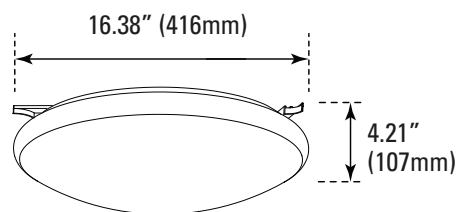

FLUSH MOUNT ROUND CCT5

CEILING & AREA LUMINAIRES

ORDERING

Watts (W)	Ordering Code	Description	CCT (K)	Lumens (Lm)	Equiv. Wattage (W)	Size	Damp Location	Energy Star
14	9359	LED12FMR-112L9CCT5	5CCT	1,120	100	12"	•	•
24	9360	LED16FMR-200L9CCT5	5CCT	2,000	150	16"	•	•

DIMENSIONS

14W (12-inch)
1.12-lbs

24W (16-inch)
2.34-lbs

PHOTOMETRICS CHART

14W (12-inch)
Energy Star

Center Beam Fc	Beam Width	
201 fc	4.5 ft	4.5 ft
46.5 fc	9.4 ft	9.4 ft
21.2 fc	13.9 ft	13.9 ft
12.1 fc	18.4 ft	18.4 ft
7.56 fc	23.3 ft	23.3 ft
5.30 fc	27.8 ft	27.8 ft

■ Vert. Spread: 120.2°
■ Horiz. Spread: 120.1°

24W (16-inch)
Energy Star

Center Beam Fc	Beam Width	
387 fc	4.5 ft	4.5 ft
89.7 fc	9.3 ft	9.3 ft
40.9 fc	13.8 ft	13.7 ft
23.3 fc	18.3 ft	18.2 ft
14.6 fc	23.1 ft	23.0 ft
10.2 fc	27.6 ft	27.5 ft