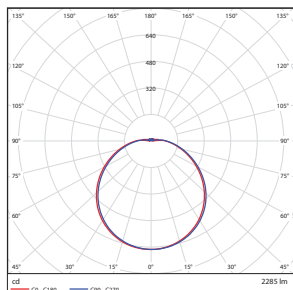

FLUSH MOUNT ROUND CCT5

CEILING & AREA LUMINAIRES

ORDERING

Watts (W)	Ordering Code	Description	CCT (K)	Lumens (Lm)	Equiv. Wattage (W)	Size	Damp Location	Energy Star
14	9359	LED12FMR-112L9CCT5	5CCT	1,120	100	12"	•	•
24	9360	LED16FMR-200L9CCT5	5CCT	2,000	150	16"	•	•

DIMENSIONS

14W (12-inch)
1.12-lbs

24W (16-inch)
2.34-lbs

PHOTOMETRICS CHART

14W (12-inch)
Energy Star

Center Beam Fc	Beam Width	
201 fc	4.5 ft	4.5 ft
46.5 fc	9.4 ft	9.4 ft
21.2 fc	13.9 ft	13.9 ft
12.1 fc	18.4 ft	18.4 ft
7.56 fc	23.3 ft	23.3 ft
5.30 fc	27.8 ft	27.8 ft

■ Vert. Spread: 120.2°
■ Horiz. Spread: 120.1°

24W (16-inch)
Energy Star

Center Beam Fc	Beam Width	
387 fc	4.5 ft	4.5 ft
89.7 fc	9.3 ft	9.3 ft
40.9 fc	13.8 ft	13.7 ft
23.3 fc	18.3 ft	18.2 ft
14.6 fc	23.1 ft	23.0 ft
10.2 fc	27.6 ft	27.5 ft