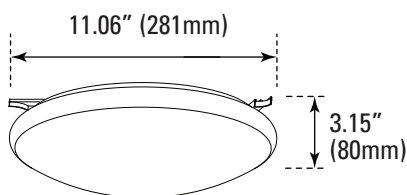

FLUSH MOUNT ROUND CCT5

CEILING & AREA LUMINAIRES

ORDERING

Watts (W)	Ordering Code	Description	CCT (K)	Lumens (Lm)	Equiv. Wattage (W)	Size	Damp Location	Energy Star
14	9359	LED12FMR-112L9CCT5	5CCT	1,120	100	12"	•	•
24	9360	LED16FMR-200L9CCT5	5CCT	2,000	150	16"	•	•

DIMENSIONS

14W (12-inch)
1.12-lbs

24W (16-inch)
2.34-lbs

PHOTOMETRICS CHART

14W (12-inch)
Energy Star

Center Beam Fc	Beam Width	
201 fc	4.5 ft	4.5 ft
46.5 fc	9.4 ft	9.4 ft
21.2 fc	13.9 ft	13.9 ft
12.1 fc	18.4 ft	18.4 ft
7.56 fc	23.3 ft	23.3 ft
5.30 fc	27.8 ft	27.8 ft

■ Vert. Spread: 120.2°
■ Horiz. Spread: 120.1°

24W (16-inch)
Energy Star

Center Beam Fc	Beam Width	
387 fc	4.5 ft	4.5 ft
89.7 fc	9.3 ft	9.3 ft
40.9 fc	13.8 ft	13.7 ft
23.3 fc	18.3 ft	18.2 ft
14.6 fc	23.1 ft	23.0 ft
10.2 fc	27.6 ft	27.5 ft