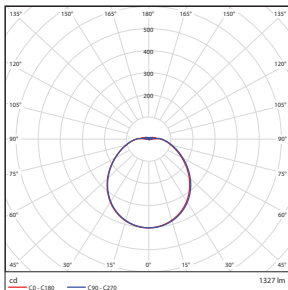

## DIMENSIONS

**18W (12-inch)**  
1.72-lbs

**24W (14-inch)**  
2.49-lbs

**24W (16-inch)**  
3.01-lbs

## PHOTOMETRICS CHART

## PACKAGE

**18W (12-inch)**  
Energy Star

Center Beam fc	Beam Width
1.3R: 237 fc	3.8 ft 3.9 ft
2.7R: 55.1 fc	7.9 ft 8.1 ft
4.0R: 25.1 fc	11.8 ft 12.0 ft
5.3R: 14.3 fc	15.6 ft 15.8 ft
6.7R: 8.94 fc	19.7 ft 20.0 ft
8.0R: 6.27 fc	23.5 ft 23.9 ft

Vert. Spread: 111.6°  
Horiz. Spread: 112.4°

**24W (14-inch)**  
Energy Star

Center Beam fc	Beam Width
1.3R: 328 fc	4.0 ft 4.0 ft
2.7R: 76.1 fc	8.3 ft 8.3 ft
4.0R: 34.7 fc	12.2 ft 12.2 ft
5.3R: 19.7 fc	16.2 ft 16.2 ft
6.7R: 12.4 fc	20.5 ft 20.5 ft
8.0R: 8.67 fc	24.5 ft 24.5 ft