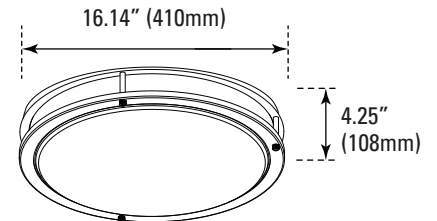

## DIMENSIONS

**18W (12-inch)**  
1.72-lbs

**24W (14-inch)**  
2.49-lbs

**24W (16-inch)**  
3.01-lbs

## PHOTOMETRICS CHART

## PACKAGE

**18W (12-inch)**  
Energy Star

Center Beam fc	Beam Width
1.3R: 237 fc	3.8 ft 3.9 ft
2.7R: 55.1 fc	7.9 ft 8.1 ft
4.0R: 25.1 fc	11.8 ft 12.0 ft
5.3R: 14.3 fc	15.6 ft 15.8 ft
6.7R: 8.94 fc	19.7 ft 20.0 ft
8.0R: 6.27 fc	23.5 ft 23.9 ft

Vert. Spread: 111.6°  
Horiz. Spread: 112.4°

**24W (14-inch)**  
Energy Star

Center Beam fc	Beam Width
1.3R: 328 fc	4.0 ft 4.0 ft
2.7R: 76.1 fc	8.3 ft 8.3 ft
4.0R: 34.7 fc	12.2 ft 12.2 ft
5.3R: 19.7 fc	16.2 ft 16.2 ft
6.7R: 12.4 fc	20.5 ft 20.5 ft
8.0R: 8.67 fc	24.5 ft 24.5 ft