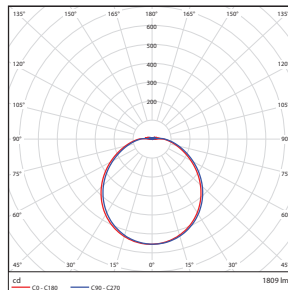

## DIMENSIONS

**18W (12-inch)**  
1.72-lbs

**24W (14-inch)**  
2.49-lbs

**24W (16-inch)**  
3.01-lbs

## PHOTOMETRICS CHART

## PACKAGE

**18W (12-inch)**  
Energy Star

Center Beam fc	Beam Width
1.3R: 237 fc	3.8 ft 3.9 ft
2.7R: 55.1 fc	7.9 ft 8.1 ft
4.0R: 25.1 fc	11.8 ft 12.0 ft
5.3R: 14.3 fc	15.6 ft 15.8 ft
6.7R: 8.94 fc	19.7 ft 20.0 ft
8.0R: 6.27 fc	23.5 ft 23.9 ft

Vert. Spread: 111.6°  
Horiz. Spread: 112.4°

**24W (14-inch)**  
Energy Star

Center Beam fc	Beam Width
1.3R: 328 fc	4.0 ft 4.0 ft
2.7R: 76.1 fc	8.3 ft 8.3 ft
4.0R: 34.7 fc	12.2 ft 12.2 ft
5.3R: 19.7 fc	16.2 ft 16.2 ft
6.7R: 12.4 fc	20.5 ft 20.5 ft
8.0R: 8.67 fc	24.5 ft 24.5 ft