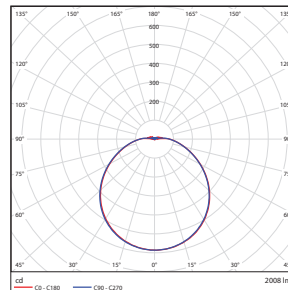

## PHOTOMETRICS CHART

## PACKAGE

**18W (12-inch)**  
Energy Star

Center Beam fc	Beam Width
1.3R: 237 fc	3.8 ft 3.9 ft
2.7R: 55.1 fc	7.9 ft 8.1 ft
4.0R: 25.1 fc	11.8 ft 12.0 ft
5.3R: 14.3 fc	15.6 ft 15.8 ft
6.7R: 8.94 fc	19.7 ft 20.0 ft
8.0R: 6.27 fc	23.5 ft 23.9 ft

Vert. Spread: 111.6°  
Horiz. Spread: 112.4°

**24W (14-inch)**  
Energy Star

Center Beam fc	Beam Width
1.3R: 328 fc	4.0 ft 4.0 ft
2.7R: 76.1 fc	8.3 ft 8.3 ft
4.0R: 34.7 fc	12.2 ft 12.2 ft
5.3R: 19.7 fc	16.2 ft 16.2 ft
6.7R: 12.4 fc	20.5 ft 20.5 ft
8.0R: 8.67 fc	24.5 ft 24.5 ft

Vert. Spread: 113.7°  
Horiz. Spread: 113.6°

**24W (16-inch)**  
Energy Star

Center Beam fc	Beam Width
1.3R: 347 fc	4.3 ft 4.3 ft
2.7R: 80.4 fc	8.9 ft 9.0 ft
4.0R: 36.6 fc	13.2 ft 13.3 ft
5.3R: 20.9 fc	17.5 ft 17.6 ft
6.7R: 13.0 fc	22.2 ft 22.3 ft
8.0R: 9.15 fc	25.5 ft 26.6 ft