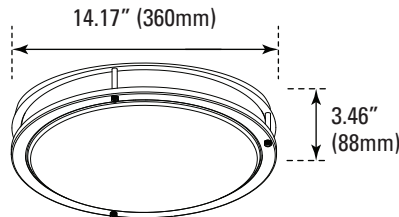

## DIMENSIONS

**18W (12-inch)**  
1.72-lbs

**24W (14-inch)**  
2.49-lbs

**24W (16-inch)**  
3.01-lbs

## PACKAGE

**18W (12-inch)**  
Energy Star

Center Beam fc	Beam Width
1.3R: 237 fc	3.8 ft 3.9 ft
2.7R: 55.1 fc	7.9 ft 8.1 ft
4.0R: 25.1 fc	11.8 ft 12.0 ft
5.3R: 14.3 fc	15.6 ft 15.8 ft
6.7R: 8.94 fc	19.7 ft 20.0 ft
8.0R: 6.27 fc	23.5 ft 23.9 ft

Vert. Spread: 111.6°  
Horiz. Spread: 112.4°

**24W (14-inch)**  
Energy Star

Center Beam fc	Beam Width
1.3R: 328 fc	4.0 ft 4.0 ft
2.7R: 76.1 fc	8.3 ft 8.3 ft
4.0R: 34.7 fc	12.2 ft 12.2 ft
5.3R: 19.7 fc	16.2 ft 16.2 ft
6.7R: 12.4 fc	20.5 ft 20.5 ft
8.0R: 8.67 fc	24.5 ft 24.5 ft

Vert. Spread: 113.7°  
Horiz. Spread: 113.6°

**24W (16-inch)**  
Energy Star

Center Beam fc	Beam Width
1.3R: 347 fc	4.3 ft 4.3 ft
2.7R: 80.4 fc	8.9 ft 9.0 ft
4.0R: 36.6 fc	13.2 ft 13.3 ft
5.3R: 20.9 fc	17.5 ft 17.6 ft
6.7R: 13.0 fc	22.2 ft 22.3 ft
8.0R: 9.15 fc	25.5 ft 26.6 ft