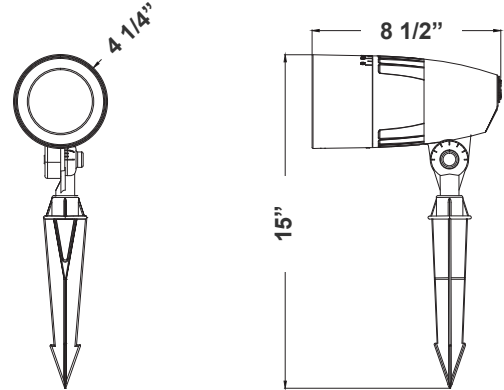

AVAIL. FINISH:

Customer Name: _____

Project Name: _____

Note: _____

Type: _____

15"(H) x 8 1/2"(W) x 4 1/4"(D)

The fixture has classic traditional appearance, professional light distribution design, 90-degree beam angle, ideal for park landscaping, garden, architectural landscape lighting, suitable for wet locations

Electrical:

- Voltage: 12V AC/DC
- Power Factor: >0.9
- Wattage: 10W/20W/30W
- Input current: 1A Max
- Efficacy: 90 LPW

Mechanical:

- Die-cast Aluminum Housing with Powder Coat Finish (Dark Bronze)
- DC Button Photocell with ON/OFF switch Included
- Solid State Lighting Technology for Long Life, No Maintenance Needed and High-Efficiency
- High Conductive Aluminum LED Board
- 8-1/2" PC Spike Included
- 1/2" Threaded Knuckle Stem
- IP Rating: IP65
- Operating Temperature: -40°F to 104°F
- Suitable for Wet Locations
- Rotatable Shroud with Set Screw
- 7-Year Warranty