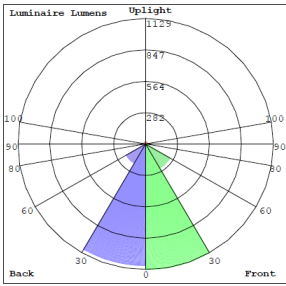

AVAIL. FINISH:

Customer Name: _____

Project Name: _____

Note: _____

Type: _____

15"(H) x 8 1/2"(W) x 4 1/4"(D)

The fixture has classic traditional appearance, professional light distribution design, 90-degree beam angle, ideal for park landscaping, garden, architectural landscape lighting, suitable for wet locations

Lighting:

- Dimmable: Non Dimmable
- Total lumens: 2700 LM Max.
- Color Temperatures: 3000K/4000K/5000K
- Color Rendering Index: CRI ≥ 80
- Beam Angle: Adjustable from 25°-65° by Rotating the Lens
- Lifespan: 70,000 Hrs.

Other Models:

- 30W | 2700LM | FLVXPRO-MD-10-30W-MCTPB-BK

Phone: (877) 805-2252 | Fax: (877) 805-2252
www.westgatemfg.com

WG-07/072022

Photometrics: FLVXPRO-MD-10-30W-MCTPB-BR

BUG Rating: B3-U2-G0

30W 5000K, Area 15'x 15' Mounting Height: 9'

Other Views:

Side View

Front View

Back View

Performance Table: FLVXPRO-MD-10-30W-MCTPB-BR

MODEL NO.	Wattage	Voltage	Lumens	Color Temp.	BUG Rating	LPW
FLVXPRO-MD-10-30W-MCTPB-BR	10W	120-277V	900LM	3000K	B3-U2-G0	90
	20W		1800LM	4000K		
	30W		2700LM	5000K		