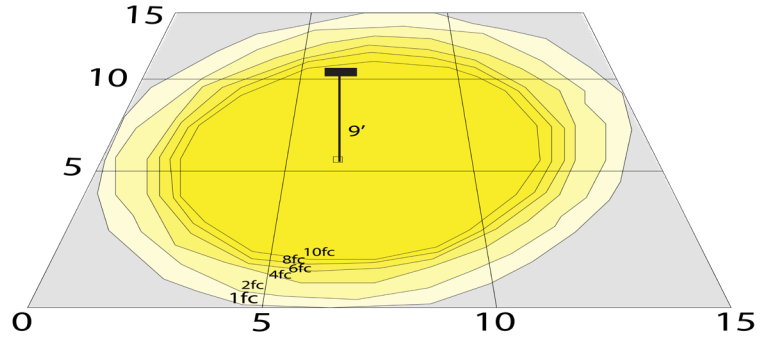

AVAIL. FINISH:

Customer Name: _____

Project Name: _____

Note: _____

Type: _____

15"(H) x 8 1/2"(W) x 4 1/4"(D)

The fixture has classic traditional appearance, professional light distribution design, 90-degree beam angle, ideal for park landscaping, garden, architectural landscape lighting, suitable for wet locations

Other Models:

- 30W | 2700LM | FLVXPRO-MD-10-30W-MCTPB-BK

Phone: (877) 805-2252 | Fax: (877) 805-2252
www.westgatemfg.com

WG-07/072022

Photometrics: FLVXPRO-MD-10-30W-MCTPB-BR

BUG Rating: B3-U2-G0

30W 5000K, Area 15'x 15' Mounting Height: 9'