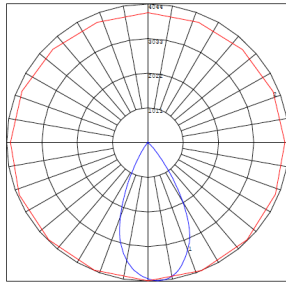

AVAIL. FINISH:

Customer Name: _____

Project Name: _____

Note: _____

Type: _____

15"(H) x 8 1/2"(W) x 4 1/4"(D)

The fixture has classic traditional appearance, professional light distribution design, 90-degree beam angle, ideal for park landscaping, garden, architectural landscape lighting, suitable for wet locations

Other Models:

- 30W | 2700LM | FLVXPRO-MD-10-30W-MCTPB-BK

Phone: (877) 805-2252 | Fax: (877) 805-2252
www.westgatemfg.com

WG-07/072022

Photometrics: FLVXPRO-MD-10-30W-MCTPB-BR

BUG Rating: B3-U2-G0

30W 5000K, Area 15'x 15' Mounting Height: 9'