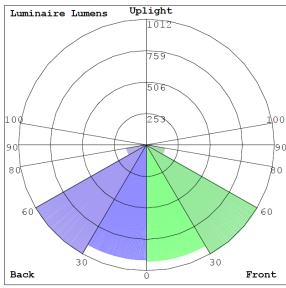

Photometrics: FLV12-32W

BUG Rating: B2-U1-G0

32W 3000K, Area 40'x 40' Mounting Height: 9'