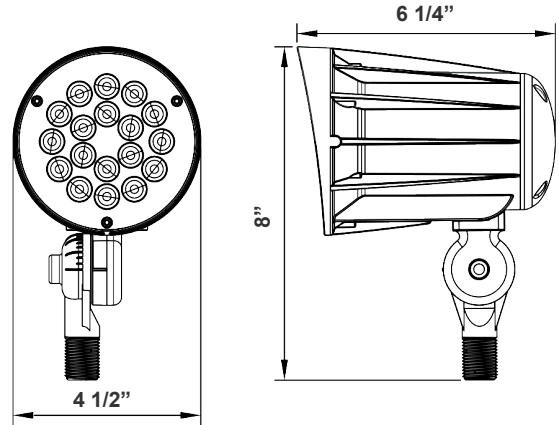

# FLV12 SERIES OUTDOOR LIGHTING

FLV12-32W-30K  
FLV12-32W-50K

Selection:

Customer Name: \_\_\_\_\_  
Project Name: \_\_\_\_\_  
Note: \_\_\_\_\_ | Type: \_\_\_\_\_

8"(H) x 4 1/2"(W) x 6 1/4"(D)

The fixture has classic traditional appearance, professional light distribution design, 90-degree beam angle, ideal for park landscaping, garden, architectural landscape lighting, suitable for wet locations