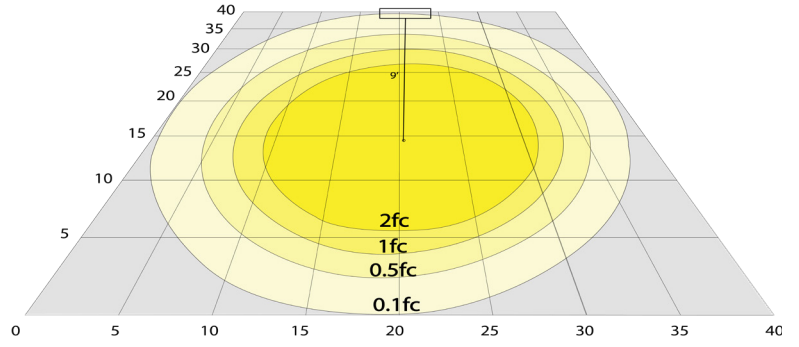

Photometrics: FLV12-32W

BUG Rating: B2-U1-G0

32W 3000K, Area 40'x 40' Mounting Height: 9'