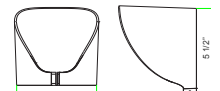

FL-SH3
4.8" x 5.12"

Example:

1. FLV12-32W-30K-D-KN (FOR FLV12 32W 30K FIXTURE 12V)
2. FLV12-32W-30K-D-KN (FOR FLV12 32W 30K FIXTURE 12V)
  FL-SH3 (Fits FLD2-42W, FLV12-32W)