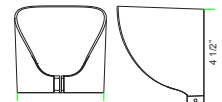

FL-SH2
4" x 4 1/2"

Example:

1. FLV12-12W-30K-D-KN (FOR FLV12 12W 30K FIXTURE 12V)
2. FLV12-12W-30K-D-KN (FOR FLV12 12W 30K FIXTURE 12V)
  FL-SH2 (Fits FLD2-28W, FLV12-12W & 24W)