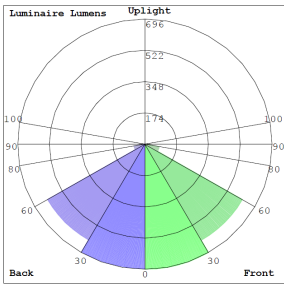

Photometrics: FLV12-12W

BUG Rating: B2-U1-G0

12W 3000K, Area 35'x 35' Mounting Height: 9'