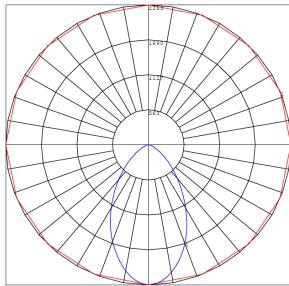

Photometrics: FLV12-12W

BUG Rating: B2-U1-G0

12W 3000K, Area 35'x 35' Mounting Height: 9'