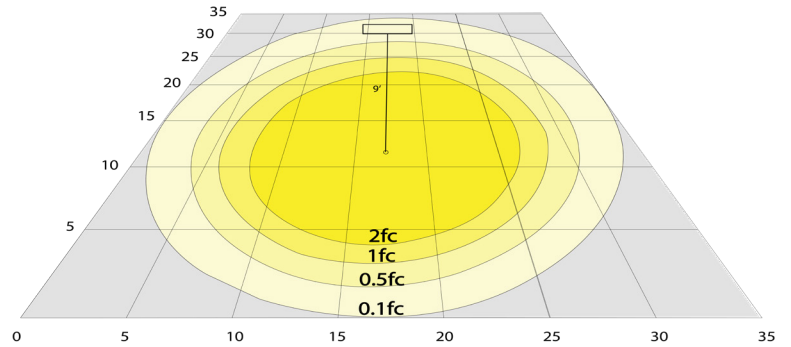

Photometrics: FLV12-12W

BUG Rating: B2-U1-G0

12W 3000K, Area 35'x 35' Mounting Height: 9'