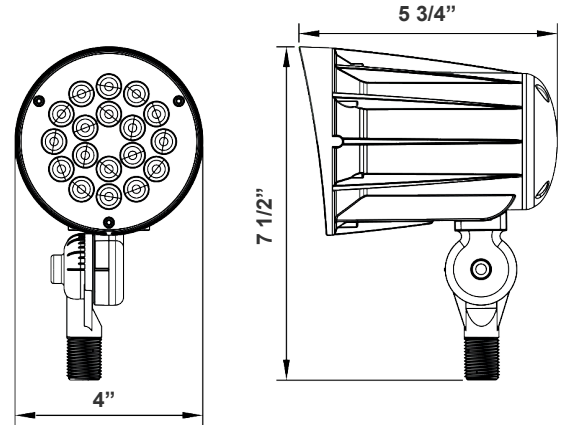

FLV12 SERIES OUTDOOR LIGHTING

FLV12-12W-30K
FLV12-12W-50K

Customer Name: _____
Project Name: _____
Note: _____ | Type: _____

Selection:

7 1/2"(H) x 4"(W) x 5 3/4"(D)

The fixture has classic traditional appearance, professional light distribution design, 90-degree beam angle, ideal for park landscaping, garden, architectural landscape lighting, suitable for wet locations

Electrical:

- Voltage: 12V AC/DC
- Power Factor: >0.9
- Wattage: 12W
- Input current: 1A Max
- Efficacy: 100/ 108 LPW

Mechanical:

- Die-cast Aluminum Housing with Powder Coat Finish (Dark Bronze)
- Solid State Lighting Technology for Long Life, No Maintenance Needed and High-Efficiency
- High Conductive Aluminum LED Board
- 8-1/2" PC Spike Included
- 1/2" Threaded Knuckle Stem
- IP Rating: IP65
- Operating Temperature: -40°F to 104°F
- Suitable for Wet Locations
- Rotatable Shroud with Set Screw
- 7-Year Warranty