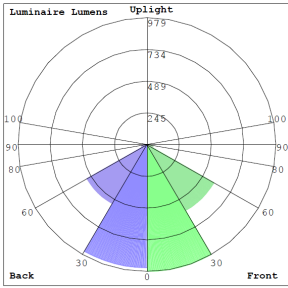

Photometrics: FLDX-MD-10-30W-BR

BUG Rating: B2-U0-G0