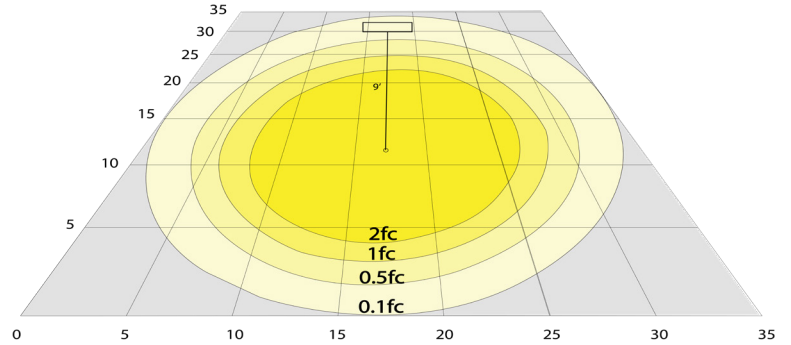

Photometrics: FLD2-28W-D-KN

BUG Rating: B2-U1-G0

28W 3000K, Area 35'x 35' Mounting Height: 9'