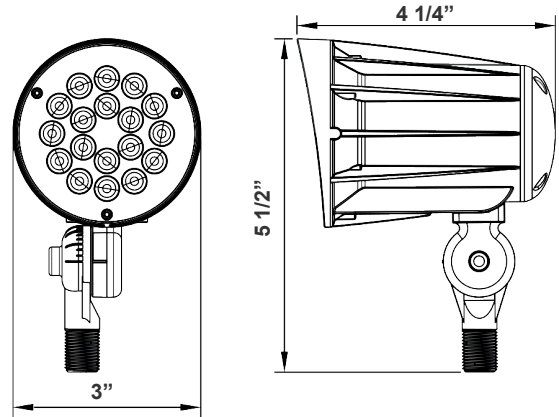

# FLD2 SERIES OUTDOOR LIGHTING

FLD2-28W-30K-D-KN  
FLD2-28W-50K-D-KN

Customer Name: \_\_\_\_\_

Project Name: \_\_\_\_\_

Note: \_\_\_\_\_

Type: \_\_\_\_\_

Selection:

5 1/2" (H) x 3" (W) x 4 1/4" (D)