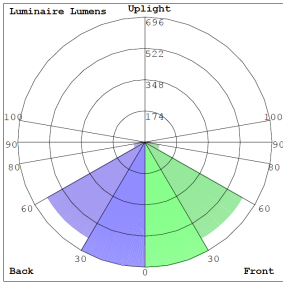

Photometrics: FLD2-28W-D-KN

BUG Rating: B2-U1-G0

28W 3000K, Area 35'x 35' Mounting Height: 9'