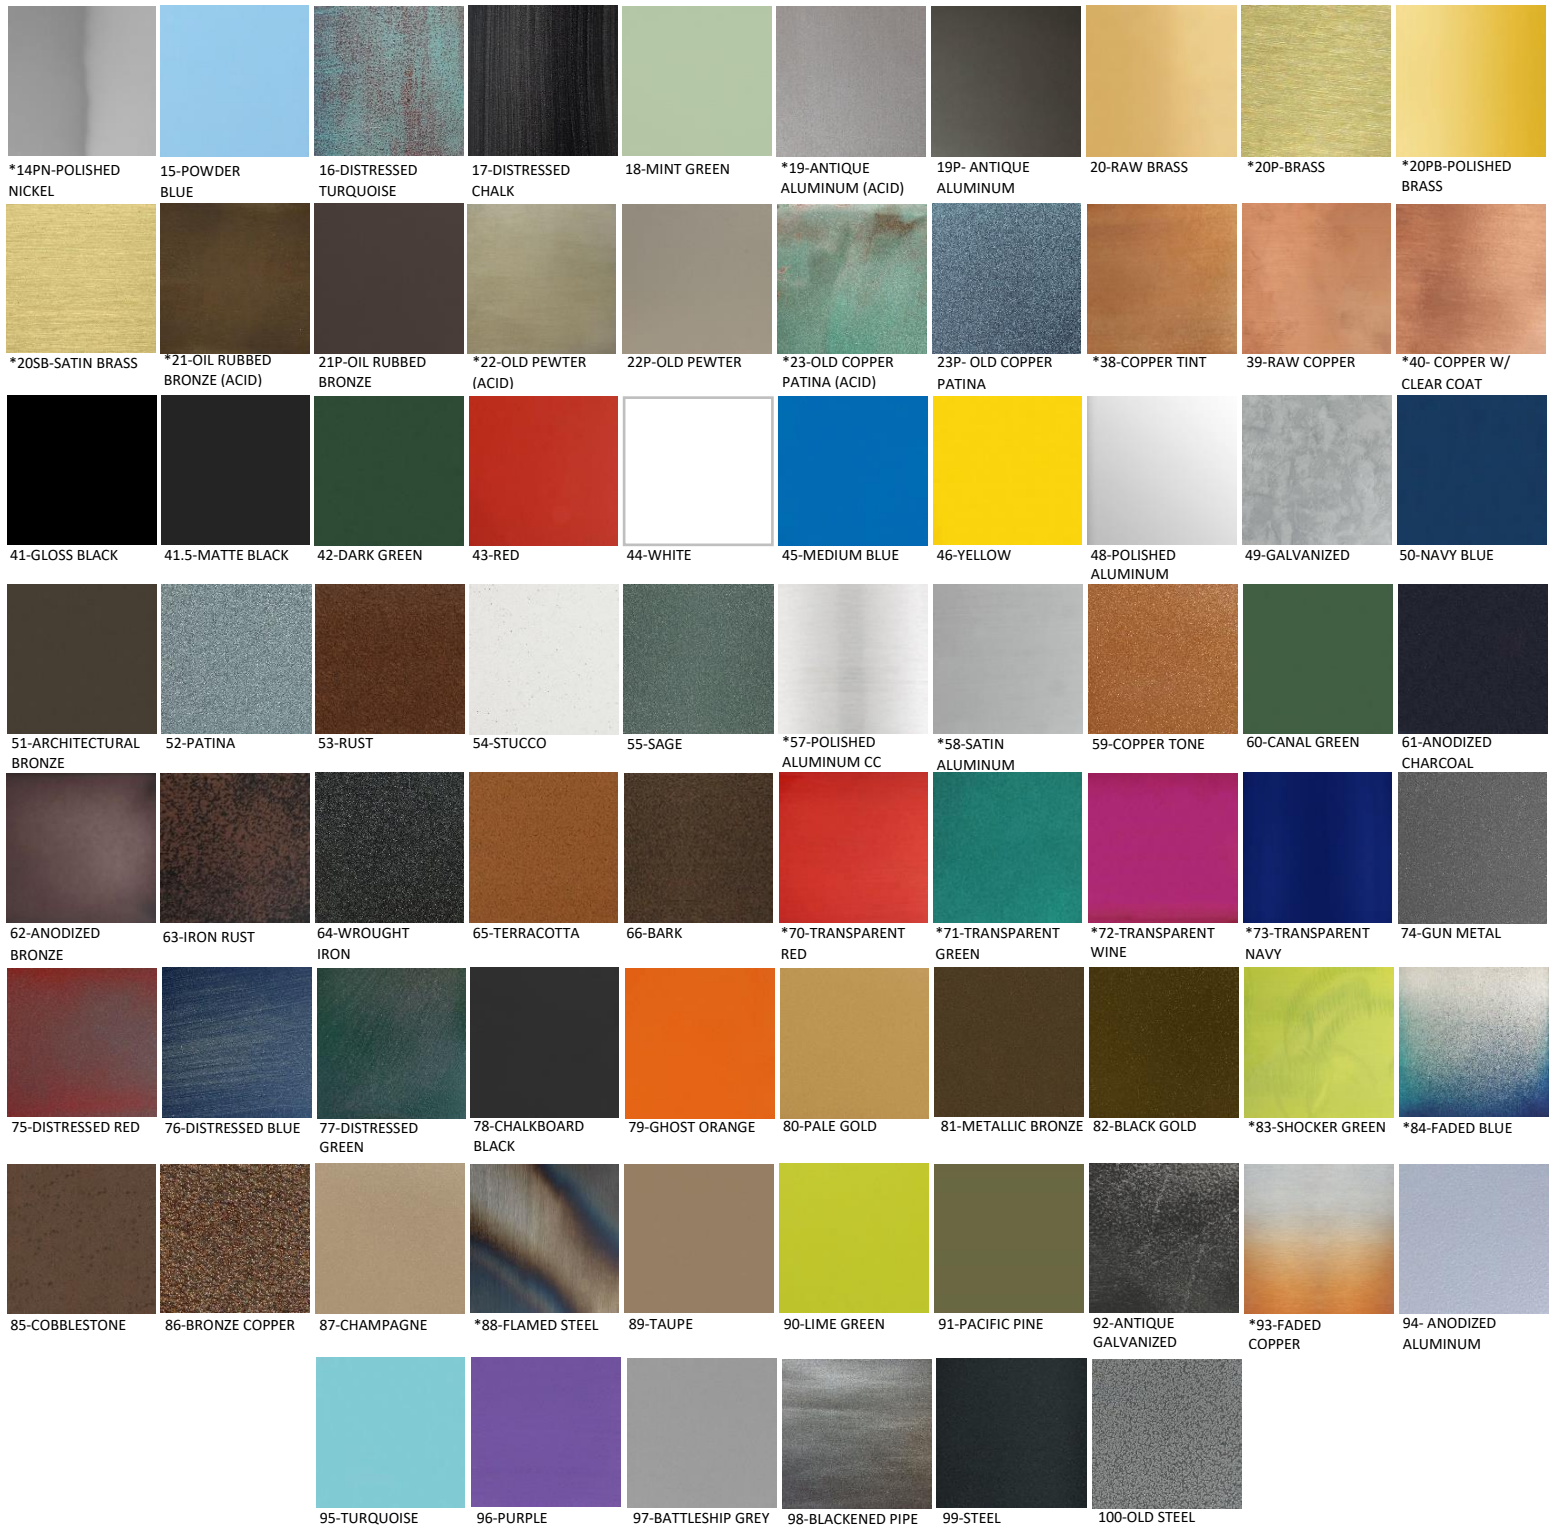

B – FINISH OPTIONS

B – FINISH OPTIONS NOTES

- *FINISH OPTIONS # 19,20, 20P, 20PB, 20SB, 21, 22, 23, 38, 39, 40, 48, 49, 54, 57, 58, 61, 62, 63, 70, 71, 72, 73, 78, 83, 84, 88, 92, 93, 98 ARE THE SAME COLOR INSIDE AND OUT OF THE FIXTURE.
- *ALL OTHER FINISH OPTIONS COME STANDARD WITH WHITE ON THE INSIDE UNLESS A SPECIAL REQUEST IS SPECIFIED.
- *FINISH OPTIONS # 14, 19, 20P, 20PB, 20SB, 21, 22, 23, 38, 40, 57, 58, 70, 71, 72, 73, 83, 84, 88 & 93 ARE PREMIUM FINISHES AND REQUIRE LONGER LEAD TIMES.
- *FINISH OPTION # 88 ONLY APPLIES TO SPECIFIC FIXTURES, CALL FOR MORE DETAILS.
- *FINISH OPTIONS ON THIS SPEC SHEET ARE REPRESENTATIVE ONLY AND MAY VARY SLIGHTLY FROM THE ACTUAL COLOR.