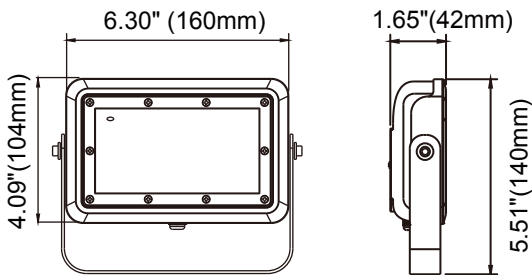

#### 40/50/60 Watt-Yoke DLC Standard

Center Beam fc	Beam Width	
5.0R	129 fc	12.3 ft 11.3 ft
10.0R	32.1 fc	24.7 ft 22.6 ft
15.0R	14.3 fc	37.0 ft 33.9 ft
20.0R	8.03 fc	49.4 ft 45.2 ft
25.0R	5.14 fc	61.7 ft 56.5 ft
30.0R	3.57 fc	74.1 ft 67.8 ft

■ Vert. Spread: 102.0°  
■ Horiz. Spread: 97.0°

**DIMENSIONS**

**15W-Yoke Mount**

1.24-lbs

**15W-Knuckle Mount**

(with P10012)

**30W-Yoke Mount**

1.46-lbs