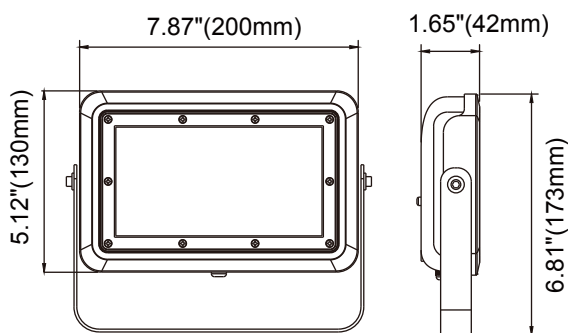

40/50/60W-Yoke Mount

2.43-lbs