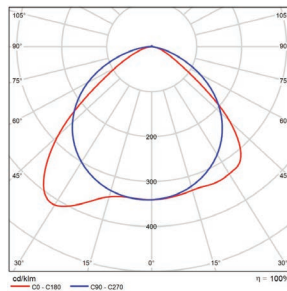

30 Watt-Yoke DLC Standard

Center Beam fc	Beam Width	
5.0R	59.1 fc	11.8 ft 10.8 ft
10.0R	14.8 fc	23.6 ft 21.5 ft
15.0R	6.57 fc	35.5 ft 32.3 ft
20.0R	3.70 fc	47.3 ft 43.0 ft
25.0R	2.37 fc	59.1 ft 53.8 ft
30.0R	1.64 fc	70.9 ft 64.5 ft

■ Vert. Spread: 99.5°
■ Horiz. Spread: 94.1°