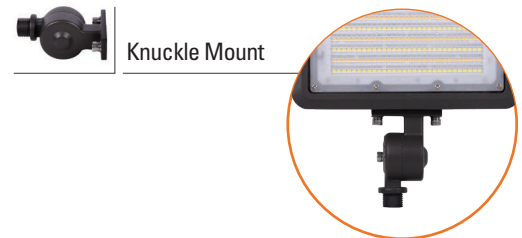

### DESCRIPTION

naturaLED® 7X7 selectable wattage floodlights provide a range of sizes and wattages to fit your needs. Our floodlights has a flood beam distributions and replaces up to 400 watt. This product is water resistant rated at IP65. Creating bright, security and spot lighting for a variety of applications such as perimeter, entryway, facades, landscapes, retail and residential complexes and architectural lighting. Pre-installed yoke-arm design can be adjustable to the angle that best suit your needs.

### FEATURES

- DLC Standard
- IP65 Rated
- UL Listed
- Selectable Wattage for 60W (40/50/60W)
- Color Temp: Selectable (3000/4000/5000K)
- Voltage: 120-277V
- Powerfactor >0.9
- Surge Protection: 4KV
- Beam Angle: NEMA 7X7
- Dimmable: 0-10V
- CRI: 70
- Operating temperature: - 40°F - 113°F
- Built-in photocell sensor (turn on and off)
- 4-feet SO Cord for easy installation
- Recommended Mounting Height: 10-25 feet
- Material: Aluminum Die-Cast and PC Lens
- Color: Bronze
- 5 Year Warranty
- Optional Accessory for Purchase: Knuckle Mount

### ACCESSORIES

**Rated Life 50,000 Hours**  
**Warranty 5 Years**

**SAMPLE NUMBER**      **FXFDL30/77/CCT3/BZ-YK**

FAMILY	SERIES	WATTAGE	BEAM ANGLE	COLOR TEMP	COLOR	COLOR
FX Fixture	FDL Floodlight	30 30 Watt	77 7X7 NEMA	CCT3 Selectable Color Temp 3000/4000/5000K	BZ Bronze	YK Yoke Mount