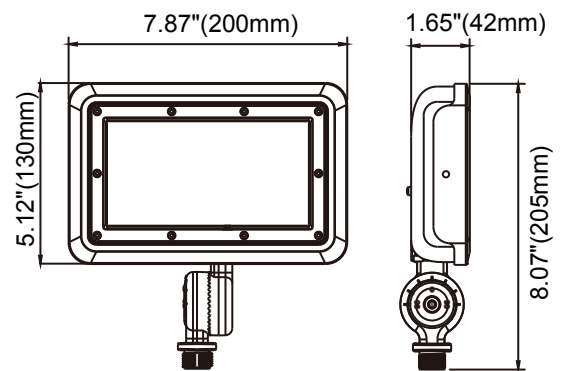

40/50/60W-Knuckle Mount

(with P10012)