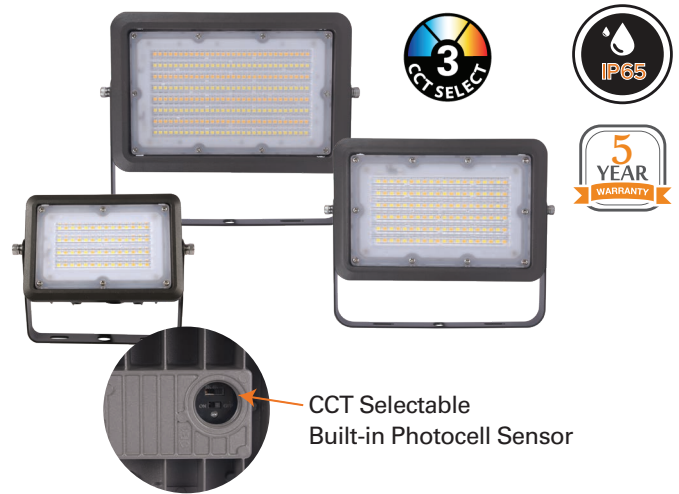

FDL 7X7 FLOODLIGHT (Selectable CCT3)

DESCRIPTION

naturaLED® 7X7 selectable wattage floodlights provide a range of sizes and wattages to fit your needs. Our floodlights has a flood beam distributions and replaces up to 400 watt. This product is water resistant rated at IP65. Creating bright, security and spot lighting for a variety of applications such as perimeter, entryway, facades, landscapes, retail and residential complexes and architectural lighting. Pre-installed yoke-arm design can be adjustable to the angle that best suit your needs.

APPLICATIONS

Security, Architectural, Perimeter, Entryway, Pathway, Landscape

FEATURES

- DLC Standard
- IP65 Rated
- UL Listed
- Selectable Wattage for 60W (40/50/60W)
- Color Temp: Selectable (3000/4000/5000K)
- Voltage: 120-277V
- Powerfactor >0.9
- Surge Protection: 4KV
- Beam Angle: NEMA 7X7
- Dimmable: 0-10V
- CRI: 70
- Operating temperature: - 40°F - 113°F
- Built-in photocell sensor (turn on and off)
- 4-feet SO Cord for easy installation
- Recommended Mounting Height: 10-25 feet
- Material: Aluminum Die-Cast and PC Lens
- Color: Bronze
- 5 Year Warranty
- Optional Accessory for Purchase: Knuckle Mount

PROJECT:

SCHEDULE:

DATE:

PREPARE BY:

NOTES: