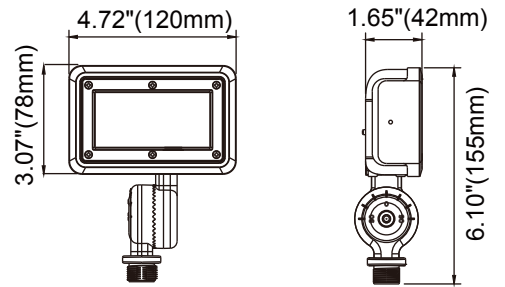

#### 40/50/60 Watt-Yoke DLC Standard

Center Beam fc	Beam Width	
5.0R	129 fc	12.3 ft 11.3 ft
10.0R	32.1 fc	24.7 ft 22.6 ft
15.0R	14.3 fc	37.0 ft 33.9 ft
20.0R	8.03 fc	49.4 ft 45.2 ft
25.0R	5.14 fc	61.7 ft 56.5 ft
30.0R	3.57 fc	74.1 ft 67.8 ft

■ Vert. Spread: 102.0°  
■ Horiz. Spread: 97.0°

**DIMENSIONS**

**15W-Yoke Mount**

1.24-lbs

**15W-Knuckle Mount**

(with P10012)

**30W-Yoke Mount**

1.46-lbs