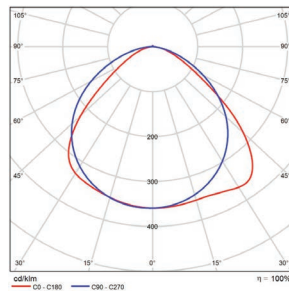

40/50/60 Watt-Yoke DLC Standard

Center Beam fc	Beam Width	
5.0R	129 fc	12.3 ft 11.3 ft
10.0R	32.1 fc	24.7 ft 22.6 ft
15.0R	14.3 fc	37.0 ft 33.9 ft
20.0R	8.03 fc	49.4 ft 45.2 ft
25.0R	5.14 fc	61.7 ft 56.5 ft
30.0R	3.57 fc	74.1 ft 67.8 ft

■ Vert. Spread: 102.0°
■ Horiz. Spread: 97.0°