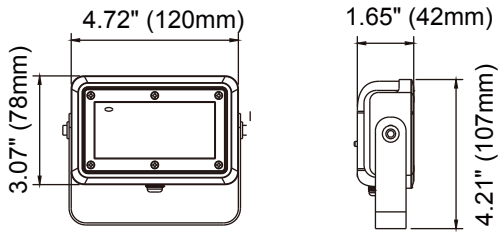

DIMENSIONS

15W-Yoke Mount

1.24-lbs