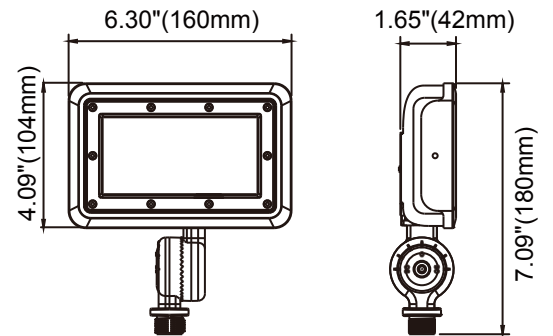

30W-Knuckle Mount

(with P10012)