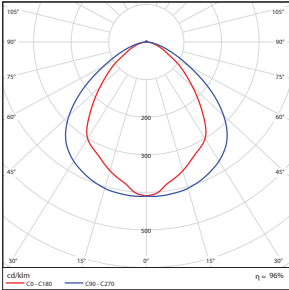

### DIMENSIONS

#### 150W-Knuckle Mount

9.30-lbs

PHOTOMETRICS CHART

150 Watt-4000K-Yoke  
DLC Premium

Illuminance at a Distance			
	Center Beam fc	Beam Width	
1.7R	3,000 fc	3.2 ft	4.6 ft
3.3R	796 fc	6.2 ft	9.0 ft
5.0R	347 fc	9.3 ft	13.6 ft
6.7R	193 fc	12.5 ft	18.3 ft
8.3R	126 fc	15.5 ft	22.7 ft
10.0R	86.7 fc	18.7 ft	27.3 ft