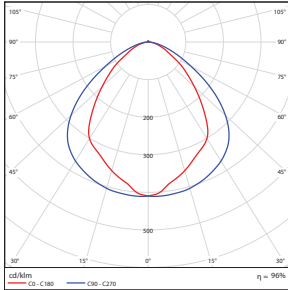

### DIMENSIONS

■ Vert. Spread: 86.1°  
■ Horiz. Spread: 107.5°

150 Watt-5000K-Yoke  
DLC Premium

Illuminance at a Distance			
	Center Beam fc	Beam Width	
1.7R	3,000 fc	3.2 ft	4.6 ft
3.3R	796 fc	6.2 ft	9.0 ft
5.0R	347 fc	9.3 ft	13.6 ft
6.7R	193 fc	12.5 ft	18.3 ft
8.3R	126 fc	15.5 ft	22.7 ft
10.0R	86.7 fc	18.7 ft	27.3 ft

■ Vert. Spread: 86.1°  
■ Horiz. Spread: 107.5°

150 Watt-4000K-Knuckle  
DLC Premium

Illuminance at a Distance			
	Center Beam fc	Beam Width	
1.7R	3,000 fc	3.2 ft	4.6 ft
3.3R	796 fc	6.2 ft	9.0 ft
5.0R	347 fc	9.3 ft	13.6 ft
6.7R	193 fc	12.5 ft	18.3 ft
8.3R	126 fc	15.5 ft	22.7 ft
10.0R	86.7 fc	18.7 ft	27.3 ft

■ Vert. Spread: 86.1°  
■ Horiz. Spread: 107.5°

150 Watt-5000K-Knuckle  
DLC Premium

Illuminance at a Distance			
	Center Beam fc	Beam Width	
1.7R	3,000 fc	3.2 ft	4.6 ft
3.3R	796 fc	6.2 ft	9.0 ft
5.0R	347 fc	9.3 ft	13.6 ft
6.7R	193 fc	12.5 ft	18.3 ft
8.3R	126 fc	15.5 ft	22.7 ft
10.0R	86.7 fc	18.7 ft	27.3 ft