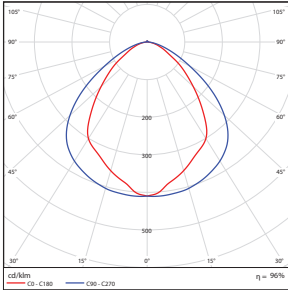

### DIMENSIONS

#### 150W-Knuckle Mount

9.30-lbs

PHOTOMETRICS CHART

150 Watt-4000K-Yoke  
DLC Premium

Illuminance at a Distance			
	Center Beam fc	Beam Width	
1.7R	3,000 fc	3.2 ft	4.6 ft
3.3R	796 fc	6.2 ft	9.0 ft
5.0R	347 fc	9.3 ft	13.6 ft
6.7R	193 fc	12.5 ft	18.3 ft
8.3R	126 fc	15.5 ft	22.7 ft
10.0R	86.7 fc	18.7 ft	27.3 ft

■ Vert. Spread: 86.1°  
■ Horiz. Spread: 107.5°

150 Watt-5000K-Yoke  
DLC Premium

Illuminance at a Distance			
	Center Beam fc	Beam Width	
1.7R	3,000 fc	3.2 ft	4.6 ft
3.3R	796 fc	6.2 ft	9.0 ft
5.0R	347 fc	9.3 ft	13.6 ft
6.7R	193 fc	12.5 ft	18.3 ft
8.3R	126 fc	15.5 ft	22.7 ft
10.0R	86.7 fc	18.7 ft	27.3 ft