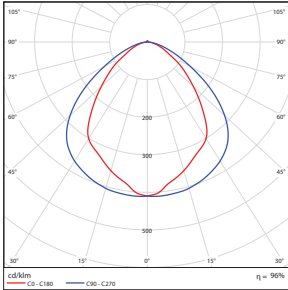

### DIMENSIONS

#### 150W-Knuckle Mount

9.30-lbs

PHOTOMETRICS CHART

150 Watt-4000K-Yoke  
DLC Premium

Illuminance at a Distance			
	Center Beam fc	Beam Width	
1.7R	3,000 fc	3.2 ft	4.6 ft
3.3R	796 fc	6.2 ft	9.0 ft
5.0R	347 fc	9.3 ft	13.6 ft
6.7R	193 fc	12.5 ft	18.3 ft
8.3R	126 fc	15.5 ft	22.7 ft
10.0R	86.7 fc	18.7 ft	27.3 ft

■ Vert. Spread: 86.1°  
■ Horiz. Spread: 107.5°

150 Watt-5000K-Yoke  
DLC Premium

Illuminance at a Distance			
	Center Beam fc	Beam Width	
1.7R	3,000 fc	3.2 ft	4.6 ft
3.3R	796 fc	6.2 ft	9.0 ft
5.0R	347 fc	9.3 ft	13.6 ft
6.7R	193 fc	12.5 ft	18.3 ft
8.3R	126 fc	15.5 ft	22.7 ft
10.0R	86.7 fc	18.7 ft	27.3 ft

■ Vert. Spread: 86.1°  
■ Horiz. Spread: 107.5°

150 Watt-4000K-Knuckle  
DLC Premium

Illuminance at a Distance			
	Center Beam fc	Beam Width	
1.7R	3,000 fc	3.2 ft	4.6 ft
3.3R	796 fc	6.2 ft	9.0 ft
5.0R	347 fc	9.3 ft	13.6 ft
6.7R	193 fc	12.5 ft	18.3 ft
8.3R	126 fc	15.5 ft	22.7 ft
10.0R	86.7 fc	18.7 ft	27.3 ft