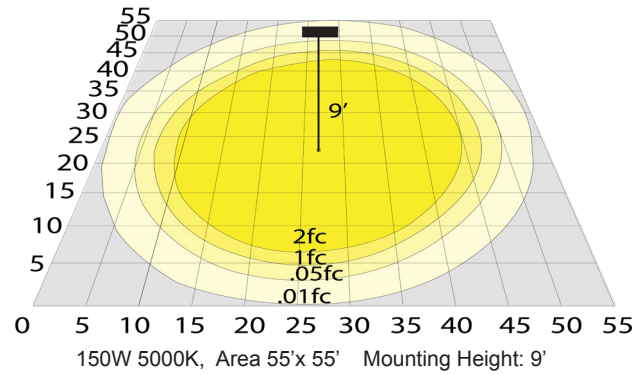

Lighting:

- Lens: Clear Glass
- LED: Samsung / SMD 2835(0.5W)
- Total lumens: 23250LM
- Color Temperatures: 5000K
- Color Rendering Index: CRI ≥ 84
- Rated Life: 70,000 Hrs
- Beam Angle: 100°

Applications:

Photometrics: EXPR-150W-50K

BUG Rating: B4-U2-G1

Other Views:

Side View

Lens View

Back View

Performance Table: EXPR-150W-50K

MODEL NO.	Wattage	Voltage	Lumens	Color Temp.	BUG Rating	LPW
EXPR-150W-50K	150W	120~277V	23250LM	5000K	B4-U2-G1	155