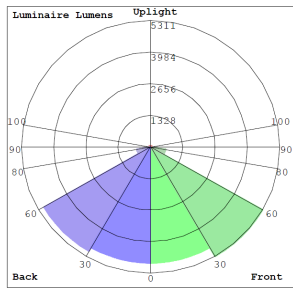

Photometrics: EXPR-150W-50K

BUG Rating: B4-U2-G1