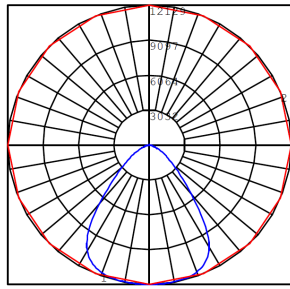

Photometrics: EXPR-150W-50K

BUG Rating: B4-U2-G1