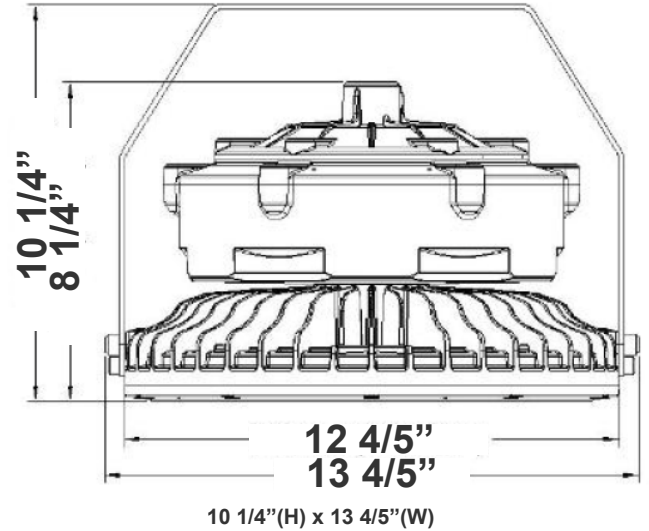

Customer Name: _____

Project Name: _____

Note: _____

Type: _____