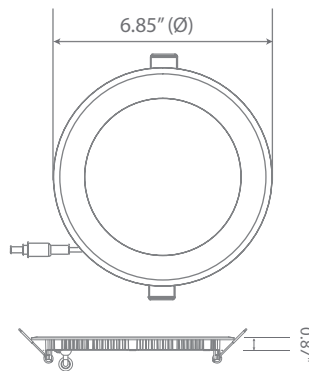

LED DLC6S-12W105se

Fixture Class: 6" Slim Fixed

Product Description

The Euri Lighting DLC6S-12W105se ultra-slim, 5CCT selectable, recessed downlight is designed to give you the option between 2700K/3000K/3500K/4000K/5000K all conveniently in one downlight. Its spring-action clips allow for easy installation and reduce maintenance worries. This 6-inch downlight eliminates housing and makes for hassle-free installation. At 1000 Lumens and 12 Watts (80-Watt equivalent) input power, the 6" our downlight has an average of 35,000 hours of life and is ENERGY STAR certified. The DLC6S-12W105se is IC Rated, recessed and best suited for low residential ceilings working on AC 120V. It's edge-lit LED technology guarantees a long life of uniform light distribution.

Product Features

Dimmable

Energy Efficient

5CCT Selectable

Damp Rated

Abutted & Covered

Product Dimensions

Product Photometric Data