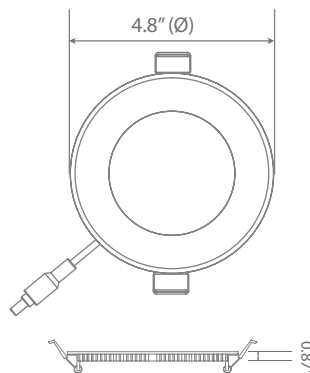

LED DLC4S-10W105se

Fixture Class: 4" Slim Fixed

Product Description

The Euri Lighting DLC4S-10W105se ultra-slim, 5CCT selectable, recessed downlight is designed to give you the option between 2700K/3000K/3500K/4000K/5000K all conveniently in one downlight. Its spring-action clips allow for easy installation and reduce maintenance worries. This 4-inch downlight eliminates housing and makes for hassle-free installation. At 650 Lumens and 10 Watts (65-Watt equivalent) input power, the 4" our downlight has an average of 35,000 hours of life and is ENERGY STAR certified. The DLC4S-10W105se is IC Rated, recessed and best suited for low residential ceilings working on AC 120V. It's edge-lit LED technology guarantees a long life of uniform light distribution.

Product Features

Dimmable

Energy Efficient

5CCT Selectable

Damp Rated

Abutted & Covered

Product Dimensions

Product Photometric Data