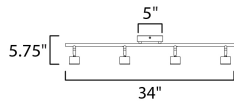

MEASUREMENTS

DIMENSION : 34" L x 5" W x 5.75" H
 MAX OAH : 5" W x 1.2" H
 HANGING WEIGHT : 2.51 lb

LAMPING

INPUT VOLTAGE : 120-277V
 LUMENS : 1,820 Rated (1,580 Del.)
 BULB : 4 x 7W LED PCB Integrated , 28W Total
 BULB INCLUDED : (Integrated)
 DIMMABLE : ELV at 120V
 CRI : 90 CRI
 COLOR_TEMP : 3000K
 LIGHTING_DIRECTION : Directional