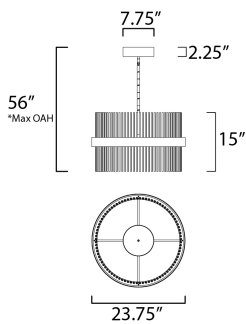

FINISHES OPTION

-  Black / Satin Brass (BKSBR)
-  Black / Satin Nickel (BKSN)
-  Black / Satin Nickel / Satin Brass (BKSNBSBR)

MATERIAL

Steel

RATINGS

cETLus
Dry Location

ADDITIONAL

SLOPE: 90
RATED LIFE 25000 Hours
OPERATING TEMPERATURE:
-20°C (-4°F), 40°C (104°F)

MEASUREMENTS

- DIMENSION : 23.75" L x 23.75" W x 15" H
- MAX OAH : 56" OAH
- CANOPY : 7.75" W x 2.25" H x 7.75" L
- HANGING WEIGHT : 21.16 lb

LAMPING

- INPUT VOLTAGE : 120-277V
- LUMENS : 4,900 Rated (1,600 Del.)
- BULB : 2 x 53W LED PCB Integrated , 53W Total
- BULB INCLUDED : (Integrated)
- DIMMABLE : Dimmable W/ WIZ compatible device or app
- CRI : 80 CRI
- COLOR_TEMP : 2700 - 5000K