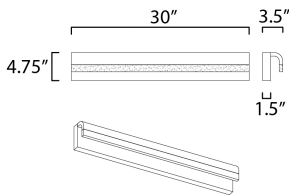

PRODUCT DESCRIPTION

An aluminum frame of Polished Chrome or Black, cascades downward and supports a frosted acrylic diffuser which nicely diffuses the light from the LED enclosed. A perfect complement to the similar bath hardware found in many homes today.

MEASUREMENTS

DIMENSION : 30" W x 4.75" H x 3.5" Ext
 BACK PLATE : 30" W x 4.75" H x 2.25" HCO
 HANGING WEIGHT : 6.16 lb

LAMPING

INPUT VOLTAGE : 120V
 LUMENS : 1,540 Rated (1,200 Del.)
 BULB : 1 x 22W LED PCB Integrated , 22W Total
 BULB INCLUDED : (Integrated)
 DIMMABLE : Triac CL or ELV
 CRI : 90+ CRI
 COLOR_TEMP : 3000K
 LIGHTING_DIRECTION : Down