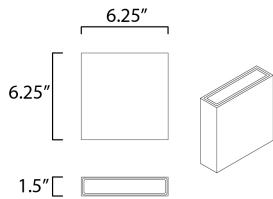

PRODUCT DESCRIPTION

Low profile LED up and down wall sconce which can be used interior or exterior are available in both Black and White. The flat face provides a place for numbers which makes these great for multi-family installations.

MEASUREMENTS

DIMENSION : 6.25" W x 6.25" H x 1.5" Ext
 BACK PLATE : 6.25" W x 1.5" H x 3.25" HCO
 CANOPY : 1.25" H
 HANGING WEIGHT : 1.76 lb

LAMPING

INPUT VOLTAGE : 120V
 LUMENS : 800 Rated (650 Del.)
 BULB : 2 x 5W LED PCB Integrated , 10W Total
 BULB INCLUDED : (Integrated)
 DIMMABLE : Triac CL or ELV
 CRI : 90+ CRI
 COLOR_TEMP : 3000K
 LIGHTING_DIRECTION : Up/Down