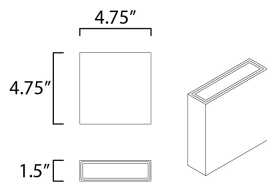

PRODUCT DESCRIPTION

Low profile LED up and down wall sconce which can be used interior or exterior are available in both Black and White. The flat face provides a place for numbers which makes these great for multi-family installations.

MEASUREMENTS

DIMENSION : 4.75" W x 4.75" H x 1.5" Ext
 BACK PLATE : 4.75" W x 1.25" H x 2.25" HCO
 HANGING WEIGHT : 1.21 lb

LAMPING

INPUT VOLTAGE : 120V
 LUMENS : 640 Rated (440 Del.)
 BULB : 2 x 4W LED PCB Integrated , 8W Total
 BULB INCLUDED : (Integrated)
 DIMMABLE : Triac CL or ELV
 CRI : 90+ CRI
 COLOR_TEMP : 3000K
 LIGHTING_DIRECTION : Up/Down