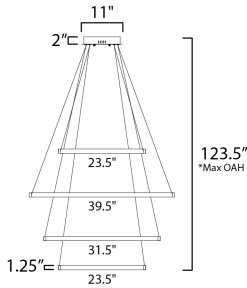

*max overall height

MEASUREMENTS

- DIMENSION : 39.5" L x 39.5" W x 1.25" H
- MAX OAH : 123.5" OAH
- CANOPY : 11" W x 2" H x 11" L
- HANGING WEIGHT : 12.76 lb

LAMPING

- INPUT VOLTAGE : 120-277V
- LUMENS : 11,200 Rated (5,000 Del.)
- BULB : 4 x W LED PCB Integrated , 160W Total
- BULB INCLUDED : (Integrated)
- DIMMABLE : Dimmable W/ WIZ compatible device or app
- CRI : 90 CRI
- COLOR_TEMP : 2700-5000K