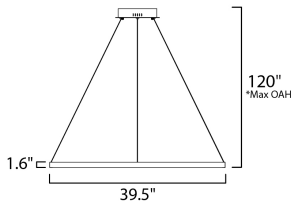

MEASUREMENTS

DIMENSION : 39.5" L x 39.5" W x 1.5" H
 MAX OAH : 118" OAH
 CANOPY : 10" W x 2" H x 10" L
 HANGING WEIGHT : 6.16 lb

LAMPING

INPUT VOLTAGE : 120V
 LUMENS : 3,800 Rated (2,200 Del.)
 BULB : 1 x 41W LED PCB Integrated , 41W Total
 BULB INCLUDED : (Integrated)
 DIMMABLE : Dimmable W/ WIZ compatible device or app
 CRI : 90 CRI
 COLOR_TEMP : 2700-6000K