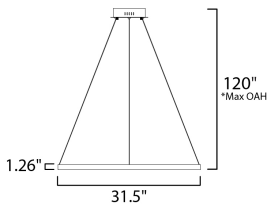

MEASUREMENTS

DIMENSION : 31.5" L x 31.5" W x 1.25" H
 MAX OAH : 123" OAH
 CANOPY : 8.25" W x 2" H x 8.25" L
 HANGING WEIGHT : 4.4 lb

LAMPING

INPUT VOLTAGE : 120V
 LUMENS : 3,000 Rated (1,500 Del.)
 BULB : 1 x 35W LED PCB Integrated , 35W Total
 BULB INCLUDED : (Integrated)
 DIMMABLE : Dimmable W/ WIZ compatible device or app
 CRI : 90 CRI
 COLOR_TEMP : 2700-6000K