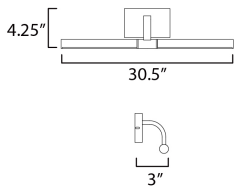

**PRODUCT DESCRIPTION**

Whether used as vanity lighting or above portraits and shelves, the Mona wall sconces are sure to illuminate a masterpiece. The tubular LED frame rotates to direct the lighting wherever it is needed. The back plate is sized for single gang junction box installs and an additional cover plate is provided for convenience. Available in either a rich burnished Gold plated finish or Matte Black powder coat, these wall lights pair well in both modern and traditional settings.

**MEASUREMENTS**

DIMENSION : 30.5" W x 4.25" H x 3" Ext  
 MAX OAH : 3" W x 4.75" H  
 HANGING WEIGHT : 3.52 lb

**LAMPING**

INPUT VOLTAGE : 120-277V  
 LUMENS : 1,260 Rated (900 Del.)  
 BULB : 1 x 18W LED PCB Integrated , 18W Total  
 BULB INCLUDED : (Integrated)  
 DIMMABLE : ELV or 0-10V  
 CRI : 90 CRI  
 COLOR\_TEMP : 3000K  
 LIGHTING\_DIRECTION : Directional