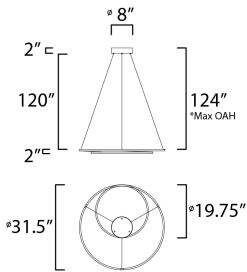

FINISHES OPTION

-  Black (BK)
-  Matte Silver (MS)

MATERIAL

Aluminum, Acrylic, Steel

RATINGS

cETLus
Dry Location

ADDITIONAL

RATED LIFE 30000 Hours
OPERATING TEMPERATURE:
-20°C (-4°F), 40°C (104°F)

MEASUREMENTS

- DIMENSION : 31.5" L x 31.5" W x 2" H
- MAX OAH : 124" OAH
- CANOPY : 8" W x 2" H x 8" L
- HANGING WEIGHT : 6.2 lb

LAMPING

- INPUT VOLTAGE : 120V
- LUMENS : 6,860 Rated (5,880 Del.)
- BULB : 1 x 98W LED PCB Integrated , 98W Total
- BULB INCLUDED : (Integrated)
- DIMMABLE : ELV or Triac CL
- CRI : 80 CRI
- COLOR_TEMP : 3000K