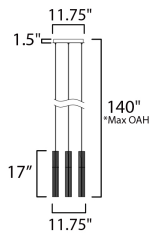

MEASUREMENTS

- DIMENSION : 11.75" L x 11.75" W x 17" H
- MAX OAH : 137" OAH
- CANOPY : 11" W x 1.5" H x 11" L
- HANGING WEIGHT : 7.7 lb

LAMPING

- INPUT VOLTAGE : 120-277V
- LUMENS : 1,200 Rated (720 Del.)
- BULB : 3 x 5W LED PCB Integrated , 15W Total
- BULB INCLUDED : (Integrated)
- DIMMABLE : Universal 3-in-1
- CRI : 90 CRI
- COLOR_TEMP : 3000K

FINISHES OPTION

- Black (BK)
- Gold (GLD)

GLASS

Clear Ribbed 144

MATERIAL

Steel, Aluminum, Glass

RATINGS

cETLus
Dry Location