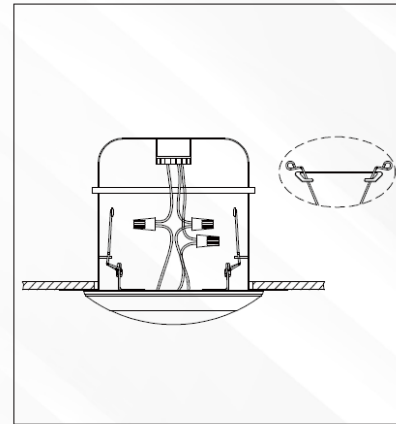

WAREHOUSE-LIGHTING.COM

INDUSTRIAL AND COMMERCIAL
LIGHTING MFR SINCE 2003

Installation Guide WL-DL4 / WL-DL6

For Can Installation

Figure1

Figure2

Figure3

For J-BOX