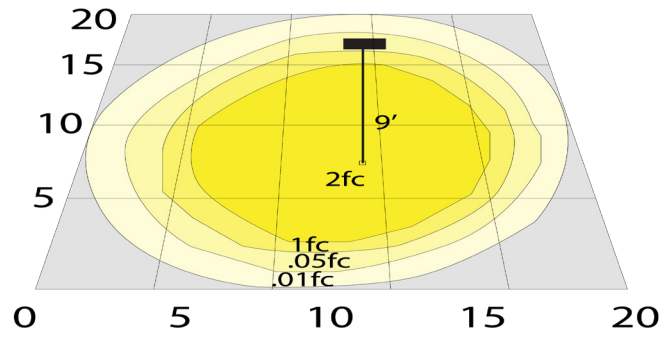

Other Models:

- 72W | 3200LM | DMX-FLS-72W-RGBW-BT-BK

Photometrics: DMX-FLS-96W-RGBW-BT-BK

BUG Rating: B3-U2-G0

96W White, Area 20'x 20' Mounting Height: 9'

Other Views:

Side View

Front View

Back View

Performance Table: DMX-FLS-96W-RGBW-BT-BK

MODEL NO.	Wattage	Voltage	Lumens	Color Temp.	BUG Rating	LPW
DMX-FLS-96W-RGBW-BT-BK	96W	120-277V	1900LM(Single White) 4800LM(Maximum Power)	RGBW	B3-U2-G0	50