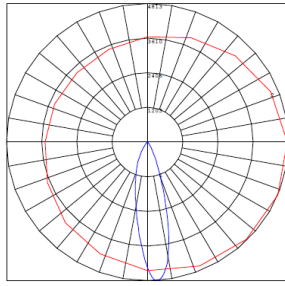

Other Models:

- 72W | 3200LM | DMX-FLS-72W-RGBW-BT-BK

Photometrics: DMX-FLS-96W-RGBW-BT-BK

BUG Rating: B3-U2-G0

96W White, Area 20'x 20' Mounting Height: 9'

Other Views:

Side View

Front View