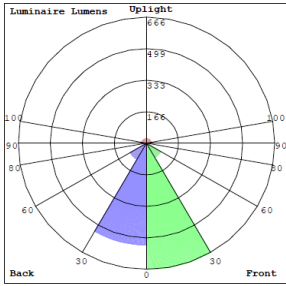

Lighting:

- Dimming: Dimmable Through Phone App
- Total Lumens: 1900LM (Warm White) 4800LM (Cool White)
- Color Temperatures: RGBW Seletable Through DMX Controller
- Color Rendering Index: CRI ≥ 80
- Beam Angle: 60°

Other Models:

- 72W | 3200LM | DMX-FLS-72W-RGBW-BT-BK

Photometrics: DMX-FLS-96W-RGBW-BT-BK

BUG Rating: B3-U2-G0

96W White, Area 20'x 20' Mounting Height: 9'

Other Views:

Side View

Front View