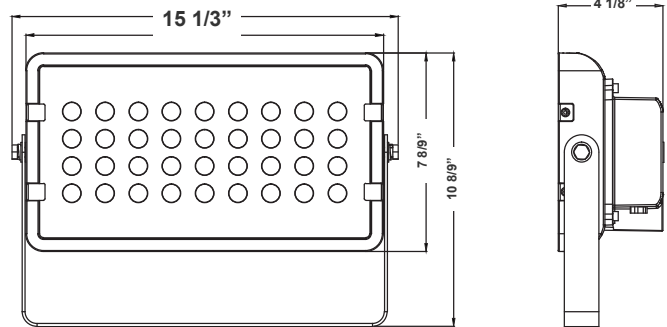

DMX SERIES OUTDOOR LIGHTING

DMX-FLS-96W-RGBW-BT-BK
DMX 512 COMPATIBLE RGBW SQUARE FLOOD LIGHT

Customer Name: _____
Project Name: _____
Note: _____ | Type: _____

Selection:

10 8/9"(H) x 15 1/3"(W) x 4 1/8"(D)

Features

- Die-cast Aluminum Housing with Powder Coat Finish
- Adjustable Yoke Bracket
- 7-Year Warranty
- Lens Type: Plaid Tempered Glass + Aluminum Reflectors

Technical Specifications

Electrical:

- Voltage: 120-277V
- Power Factor: >0.9
- Wattage: 96W
- Efficacy: 50 LPW
- Operating Voltage: Max 900 mA, Max 36VDC
- In A DMX Lighting Setup, Lights Need To Be Connected With cables. The Cables Can Be "Daisy Chained" So That Each Light Can Plug Into The One Before It Instead Of All Lights Plugging Into The DMX Board Itself

Other Models:

- 72W | 3200LM | DMX-FLS-72W-RGBW-BT-BK

Photometrics: DMX-FLS-96W-RGBW-BT-BK

BUG Rating: B3-U2-G0

96W White, Area 20'x 20' Mounting Height: 9'

Other Views:

Side View

Front View