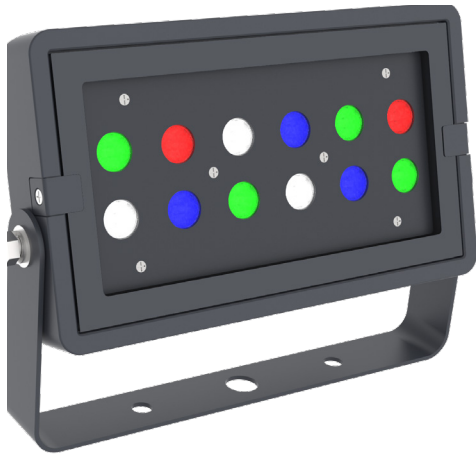

DMX SERIES OUTDOOR LIGHTING

DMX-FLS-36W-RGBW-BT-BK
DMX 512 COMPATIBLE RGBW SQUARE FLOOD LIGHT

Customer Name: _____

Project Name: _____

Note: _____ Type: _____

Selection:

10 8/9"(H) x 15 1/3"(W) x 4 1/8"(D)

The fixture has classic traditional appearance, professional light distribution design, 60-degree beam angle, ideal for park landscaping, garden, architectural landscape lighting, suitable for wet locations

Features

- Die-cast Aluminum Housing with Powder Coat Finish
- Adjustable Yoke Bracket
- 7-Year Warranty
- Lens Type: Plaid Tempered Glass + Aluminum Reflectors

Technical Specifications

Electrical:

- Voltage: 120-277V
- Power Factor: >0.9
- Wattage: 36W
- Efficacy: 47 LPW
- Operating Voltage: Max 900 mA, Max 36VDC
- In A DMX Lighting Setup, Lights Need To Be Connected With cables. The Cables Can Be "Daisy Chained" So That Each Light Can Plug Into The One Before It Instead Of All Lights Plugging Into The DMX Board Itself

Mechanical:

- Die-cast Aluminum Housing with Powder Coat Finish
- Solid State Lighting Technology for Long Life, No Maintenance Needed and High-Efficiency
- Lens Type: Plaid Tempered Glass + Aluminum Reflectors
- High Conductive Aluminum LED Board
- Adjustable Yoke Bracket
- Operating Temperature: -40°F to 104°F
- IP Rating: IP65, Suitable for Wet Locations
- 7-Year Warranty

Applications:

- The fixture has classic traditional appearance, professional light distribution design, 90-degree beam angle, ideal for park landscaping, garden, architectural landscape lighting, suitable for wet locations