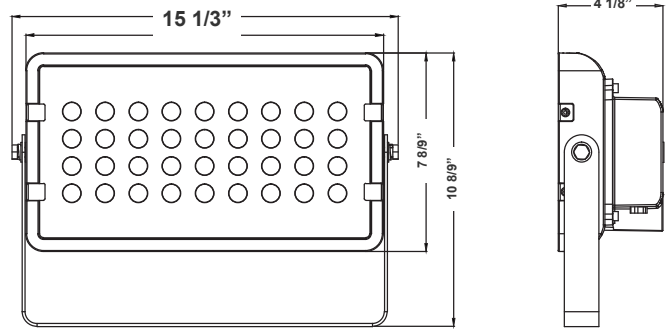

DMX SERIES OUTDOOR LIGHTING

DMX-FLS-36W-RGBW-BT-BK
DMX 512 COMPATIBLE RGBW SQUARE FLOOD LIGHT

Customer Name: _____

Project Name: _____

Note: _____ Type: _____

Selection:

10 8/9"(H) x 15 1/3"(W) x 4 1/8"(D)

The fixture has classic traditional appearance, professional light distribution design, 60-degree beam angle, ideal for park landscaping, garden, architectural landscape lighting, suitable for wet locations

Features

- Die-cast Aluminum Housing with Powder Coat Finish
- Adjustable Yoke Bracket
- 7-Year Warranty
- Lens Type: Plaid Tempered Glass + Aluminum Reflectors

Technical Specifications

Electrical:

- Voltage: 120-277V
- Power Factor: >0.9
- Wattage: 36W
- Efficacy: 47 LPW
- Operating Voltage: Max 900 mA, Max 36VDC
- In A DMX Lighting Setup, Lights Need To Be Connected With cables. The Cables Can Be "Daisy Chained" So That Each Light Can Plug Into The One Before It Instead Of All Lights Plugging Into The DMX Board Itself

Other Models:

- 72W | 3200LM | DMX-FLS-72W-RGBW-BT-BK

Photometrics: DMX-FLS-36W-RGBW-BT-BK

BUG Rating: B1-U1-G0

36W White, Area 20'x 20' Mounting Height: 9'

Other Views:

Side View

Front View