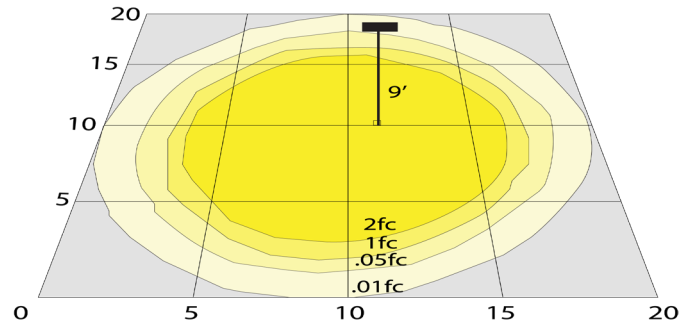

DMX SERIES OUTDOOR LIGHTING

DMX-FLS-36W-RGBW-BT-BK
DMX 512 COMPATIBLE RGBW SQUARE FLOOD LIGHT

Customer Name: _____

Project Name: _____

Note: _____ Type: _____

Selection:

10 8/9"(H) x 15 1/3"(W) x 4 1/8"(D)

The fixture has classic traditional appearance, professional light distribution design, 60-degree beam angle, ideal for park landscaping, garden, architectural landscape lighting, suitable for wet locations

Lighting:

- Dimming: Dimmable Through Phone App
- Total Lumens: 700LM (Warm White) 1700LM (Cool White)
- Color Temperatures: RGBW Seletable Through DMX Controller
- Color Rendering Index: CRI ≥ 80
- Beam Angle: 60°

Applications:

- The fixture has classic traditional appearance, professional light distribution design, 90-degree beam angle, ideal for park landscaping, garden, architectural landscape lighting, suitable for wet locations

Other Models:

- 72W | 3200LM | DMX-FLS-72W-RGBW-BT-BK

Photometrics: DMX-FLS-36W-RGBW-BT-BK

BUG Rating: B1-U1-G0

36W White, Area 20'x 20' Mounting Height: 9'

Other Views:

Side View

Front View