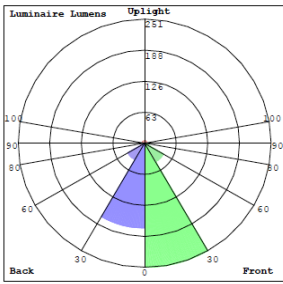

Photometrics: DMX-FLS-36W-RGBW-BT-BK

BUG Rating: B1-U1-G0