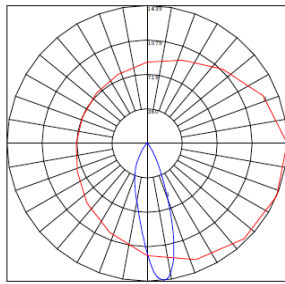

Photometrics: DMX-FLS-36W-RGBW-BT-BK

BUG Rating: B1-U1-G0