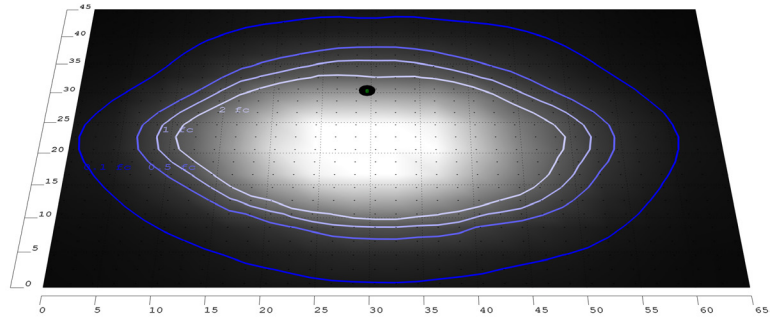

Photometrics: DAB-B23-80-150W-MCTP-SR

BUD Rating: B2-U3-G2

80W 5000K, Area 45'x 65' Mounting Height: 9'

Performance Table: DAB-B23-80-150W-MCTP-SR

MODEL NO.	Wattage	Voltage	Lumens	Color Temp.	BUG Rating	LPW
DAB-B23-80-150W-MCTP-SR	80W 100W 150W	120-277V	10400LM 13000LM 19500LM	3000K 4000K 5000K	B2-U3-G2	130