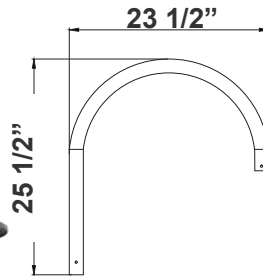

ACCESSORIES:

**DAB-BA
DAB-PA2-2**
2in POLE + 23in fixture
(double)

**DAB-BA
DAB-PA3-2**
3in POLE + 23in fixture
(double)

**DAB-BA
DAB-PA4-2**
4in POLE + 23in fixture
(double)

DAB-PA2-2
2 1/4"(W) x 6 1/8"(H)

DAB-PA3-2
3 1/2"(W) x 6 1/8"(H)

DAB-PA4-2
4 3/4"(W) x 7"(H)

**DAB-BA
DAB-PA2-1**
2in POLE + 23in fixture

**DAB-BA
DAB-PA3-1**
3in POLE + 23in fixture

**DAB-BA
DAB-PA4-1**
4in POLE + 23in fixture

DAB-PA2-1
2 1/4"(W) x 5 3/4"(H)

DAB-PA3-1
3 1/2"(W) x 6"(H)

DAB-PA4-1
4 3/4"(W) x 7"(H)

DAB-BA
2in POLE + 23in fixture head

DAB-BA
3in POLE + 23in fixture head

DAB-BA
4in POLE + 23in fixture head

DAB-BA
23 1/2"(W) x 25 1/2"(H)

DAB-WB-A
DAB-WB-A+23in fixture
for wall

DAB-WB-A

DAB-PB-B
DAB-PB-B+23in fixture
for pole

DAB-PB-B
DAB-PB-B+23in fixture
(double)
for pole

DAB-PB-B
20 3/4"(W) x 7 1/2"(H)

DAB-WB-C
DAB-WB-C+23in fixture
for wall

DAB-WB-C
26"(W) x 31"(H) x 5"(D)

*Decorative Arms & Poles Available Per Job Spec