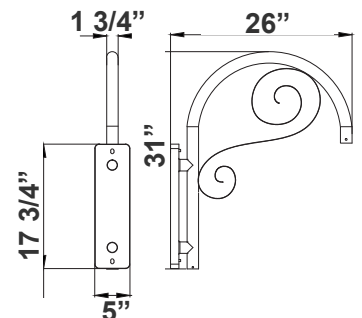

ACCESSORIES:

**DAB-BA
DAB-PA2-2**
2in POLE + 23in fixture
(double)

**DAB-BA
DAB-PA3-2**
3in POLE + 23in fixture
(double)

**DAB-BA
DAB-PA4-2**
4in POLE + 23in fixture
(double)

DAB-PA2-2
2 1/4"(W) x 6 1/8"(H)

DAB-PA3-2
3 1/2"(W) x 6 1/8"(H)

DAB-PA4-2
4 3/4"(W) x 7"(H)

**DAB-BA
DAB-PA2-1**
2in POLE + 23in fixture

**DAB-BA
DAB-PA3-1**
3in POLE + 23in fixture

**DAB-BA
DAB-PA4-1**
4in POLE + 23in fixture

DAB-PA2-1
2 1/4"(W) x 5 3/4"(H)

DAB-PA3-1
3 1/2"(W) x 6"(H)

DAB-PA4-1
4 3/4"(W) x 7"(H)

DAB-BA
2in POLE + 23in fixture head

DAB-BA
3in POLE + 23in fixture head

DAB-BA
4in POLE + 23in fixture head

DAB-BA
23 1/2"(W) x 25 1/2"(H)

DAB-WB-A
DAB-WB-A+23in fixture
for wall

DAB-WB-A

DAB-PB-B
DAB-PB-B+23in fixture
for pole

DAB-PB-B
DAB-PB-B+23in fixture
(double)
for pole

DAB-PB-B
20 3/4"(W) x 7 1/2"(H)

DAB-WB-C
DAB-WB-C+23in fixture
for wall

DAB-WB-C
26"(W) x 31"(H) x 5"(D)

*Decorative Arms & Poles Available Per Job Spec