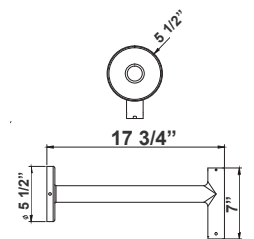

ACCESSORIES:

**DAB-BA
DAB-PA2-2**
2in POLE + 23in fixture
(double)

**DAB-BA
DAB-PA3-2**
3in POLE + 23in fixture
(double)

**DAB-BA
DAB-PA4-2**
4in POLE + 23in fixture
(double)

DAB-PA2-2
2 1/4"(W) x 6 1/8"(H)

DAB-PA3-2
3 1/2"(W) x 6 1/8"(H)

DAB-PA4-2
4 3/4"(W) x 7"(H)

**DAB-BA
DAB-PA2-1**
2in POLE + 23in fixture

**DAB-BA
DAB-PA3-1**
3in POLE + 23in fixture

**DAB-BA
DAB-PA4-1**
4in POLE + 23in fixture

DAB-PA2-1
2 1/4"(W) x 5 3/4"(H)

DAB-PA3-1
3 1/2"(W) x 6"(H)

DAB-PA4-1
4 3/4"(W) x 7"(H)

DAB-BA
2in POLE + 23in fixture head

DAB-BA
3in POLE + 23in fixture head

DAB-BA
4in POLE + 23in fixture head

DAB-BA
23 1/2"(W) x 25 1/2"(H)

DAB-WB-A
DAB-WB-A+23in fixture
for wall

DAB-WB-A

DAB-PB-B
DAB-PB-B+23in fixture
for pole

DAB-PB-B
DAB-PB-B+23in fixture
(double)
for pole

DAB-PB-B
20 3/4"(W) x 7 1/2"(H)

DAB-WB-C
DAB-WB-C+23in fixture
for wall

DAB-WB-C
26"(W) x 31"(H) x 5"(D)

*Decorative Arms & Poles Available Per Job Spec