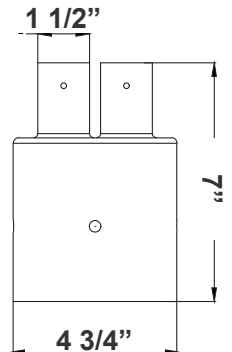

ACCESSORIES:

**DAB-BA
DAB-PA2-2**
2in POLE + 23in fixture
(double)

**DAB-BA
DAB-PA3-2**
3in POLE + 23in fixture
(double)

**DAB-BA
DAB-PA4-2**
4in POLE + 23in fixture
(double)

DAB-PA2-2
2 1/4"(W) x 6 1/8"(H)

DAB-PA3-2
3 1/2"(W) x 6 1/8"(H)

DAB-PA4-2
4 3/4"(W) x 7"(H)

**DAB-BA
DAB-PA2-1**
2in POLE + 23in fixture

**DAB-BA
DAB-PA3-1**
3in POLE + 23in fixture

**DAB-BA
DAB-PA4-1**
4in POLE + 23in fixture

DAB-PA2-1
2 1/4"(W) x 5 3/4"(H)

DAB-PA3-1
3 1/2"(W) x 6"(H)

DAB-PA4-1
4 3/4"(W) x 7"(H)

DAB-BA
2in POLE + 23in fixture head

DAB-BA
3in POLE + 23in fixture head

DAB-BA
4in POLE + 23in fixture head

DAB-BA
23 1/2"(W) x 25 1/2"(H)

DAB-WB-A
DAB-WB-A+23in fixture
for wall

DAB-WB-A

DAB-PB-B
DAB-PB-B+23in fixture
for pole

DAB-PB-B
DAB-PB-B+23in fixture
(double)
for pole

DAB-PB-B
20 3/4"(W) x 7 1/2"(H)

DAB-WB-C
DAB-WB-C+23in fixture
for wall

DAB-WB-C
26"(W) x 31"(H) x 5"(D)

*Decorative Arms & Poles Available Per Job Spec