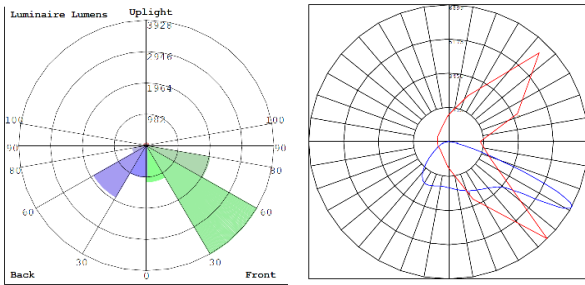

Photometrics: DAB-B23-80-150W-MCTP-SR

BUD Rating: B2-U3-G2