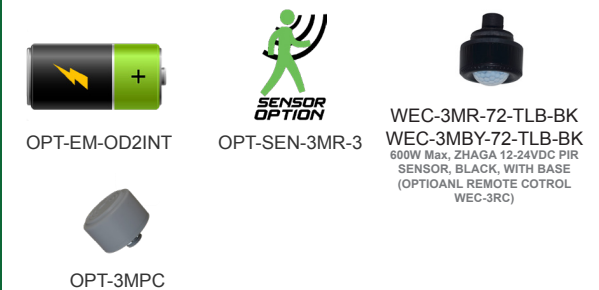

Sample Ordering

Model	Size	Watt	Max. Watt	Color Temp.	Sensor Ready
DAB	B23	80	150W	MCTP	SR

Accessories:

Blank = No Option
DAB-BA = DAB BELL ARM FOR MOUNTING ON SINGLE OR DOUBLE POLE ADAPTER, BLACK
DAB-PB-B = DAB DECORATIVE STRAIGHT POLE BRACKET MODEL B, FOR FLAT OR ROUND POLES, BLACK
DAB-WB-A = DAB STRAIGHT WALL BRACKET MODEL A, BLACK
DAB-PA2-1 = DAB 2in POLE ADAPTER FOR 1 BELL ARM, BLACK
DAB-PA2-2 = DAB 2in POLE ADAPTER FOR 2 BELL ARM, BLACK
DAB-PA3-1 = DAB 3in POLE ADAPTER FOR 1 BELL ARM, BLACK
DAB-PA3-2 = DAB 3in POLE ADAPTER FOR 2 BELL ARM, BLACK
DAB-PA4-1 = DAB 4in POLE ADAPTER FOR 1 BELL ARM, BLACK
DAB-PA4-2 = DAB 4in POLE ADAPTER FOR 2 BELL ARM, BLACK
DAB-WB-C = DAB BENT DECORATIVE WALL BRACKET MODEL C, BLACK
WEC-3MR-72-TLB-BK = 600W Max, ZHAGA 12-24VDC PIR SENSOR, BLACK, WITH BASE (OPTIONAL REMOTE CONTROL WEC-3RC)
WEC-3MBT-72-TLB-BK = 600W Max, ZHAGA 12-24VDC PIR SENSOR, BLACK, WITH BASE (OPTIONAL REMOTE CONTROL WEC-3RC)

Factory Installed Options:

Blank = No Option
OPT-EM-OD2INT = INTERNAL EMERGENCY BACK UP BATTERY
OPT-3MPC = MICROWAVE PHOTOCELL
OPT-CLR-95(BK/GR/SR/WH) = COLOR PAINT

ACCESSORIES:

FACTORY INSTALLED OPTIONS: