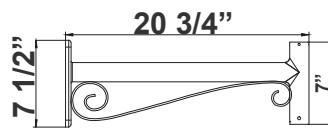

ACCESSORIES:

**DAB-BA
DAB-PA2-2**
2in POLE + 23in fixture
(double)

**DAB-BA
DAB-PA3-2**
3in POLE + 23in fixture
(double)

**DAB-BA
DAB-PA4-2**
4in POLE + 23in fixture
(double)

DAB-PA2-2
2 1/4"(W) x 6 1/8"(H)

DAB-PA3-2
3 1/2"(W) x 6 1/8"(H)

DAB-PA4-2
4 3/4"(W) x 7"(H)

**DAB-BA
DAB-PA2-1**
2in POLE + 23in fixture

**DAB-BA
DAB-PA3-1**
3in POLE + 23in fixture

**DAB-BA
DAB-PA4-1**
4in POLE + 23in fixture

DAB-PA2-1
2 1/4"(W) x 5 3/4"(H)

DAB-PA3-1
3 1/2"(W) x 6"(H)

DAB-PA4-1
4 3/4"(W) x 7"(H)

DAB-BA
2in POLE + 23in fixture head

DAB-BA
3in POLE + 23in fixture head

DAB-BA
4in POLE + 23in fixture head

DAB-BA
23 1/2"(W) x 25 1/2"(H)

DAB-WB-A
DAB-WB-A+23in fixture
for wall

DAB-WB-A

DAB-PB-B
DAB-PB-B+23in fixture
for pole

DAB-PB-B
DAB-PB-B+23in fixture
(double)
for pole

DAB-PB-B
20 3/4"(W) x 7 1/2"(H)

DAB-WB-C
DAB-WB-C+23in fixture
for wall

DAB-WB-C
26"(W) x 31"(H) x 5"(D)

*Decorative Arms & Poles Available Per Job Spec