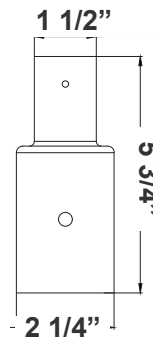

ACCESSORIES:

**DAB-BA
DAB-PA2-2**
2in POLE + 23in fixture
(double)

**DAB-BA
DAB-PA3-2**
3in POLE + 23in fixture
(double)

**DAB-BA
DAB-PA4-2**
4in POLE + 23in fixture
(double)

DAB-PA2-2
2 1/4"(W) x 6 1/8"(H)

DAB-PA3-2
3 1/2"(W) x 6 1/8"(H)

DAB-PA4-2
4 3/4"(W) x 7"(H)

**DAB-BA
DAB-PA2-1**
2in POLE + 23in fixture

**DAB-BA
DAB-PA3-1**
3in POLE + 23in fixture

**DAB-BA
DAB-PA4-1**
4in POLE + 23in fixture

DAB-PA2-1
2 1/4"(W) x 5 3/4"(H)

DAB-PA3-1
3 1/2"(W) x 6"(H)

DAB-PA4-1
4 3/4"(W) x 7"(H)

DAB-BA
2in POLE + 23in fixture head

DAB-BA
3in POLE + 23in fixture head

DAB-BA
4in POLE + 23in fixture head

DAB-BA
23 1/2"(W) x 25 1/2"(H)

DAB-WB-A
DAB-WB-A+23in fixture
for wall

DAB-WB-A

DAB-PB-B
DAB-PB-B+23in fixture
for pole

DAB-PB-B
DAB-PB-B+23in fixture
(double)
for pole

DAB-PB-B
20 3/4"(W) x 7 1/2"(H)

DAB-WB-C
DAB-WB-C+23in fixture
for wall

DAB-WB-C
26"(W) x 31"(H) x 5"(D)

*Decorative Arms & Poles Available Per Job Spec