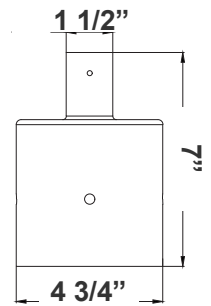

ACCESSORIES:

**DAB-BA
DAB-PA2-2**
2in POLE + 23in fixture
(double)

**DAB-BA
DAB-PA3-2**
3in POLE + 23in fixture
(double)

**DAB-BA
DAB-PA4-2**
4in POLE + 23in fixture
(double)

DAB-PA2-2
2 1/4"(W) x 6 1/8"(H)

DAB-PA3-2
3 1/2"(W) x 6 1/8"(H)

DAB-PA4-2
4 3/4"(W) x 7"(H)

**DAB-BA
DAB-PA2-1**
2in POLE + 23in fixture

**DAB-BA
DAB-PA3-1**
3in POLE + 23in fixture

**DAB-BA
DAB-PA4-1**
4in POLE + 23in fixture

DAB-PA2-1
2 1/4"(W) x 5 3/4"(H)

DAB-PA3-1
3 1/2"(W) x 6"(H)

DAB-PA4-1
4 3/4"(W) x 7"(H)

DAB-BA
2in POLE + 23in fixture head

DAB-BA
3in POLE + 23in fixture head

DAB-BA
4in POLE + 23in fixture head

DAB-BA
23 1/2"(W) x 25 1/2"(H)

DAB-WB-A
DAB-WB-A+23in fixture
for wall

DAB-WB-A

DAB-PB-B
DAB-PB-B+23in fixture
for pole

DAB-PB-B
DAB-PB-B+23in fixture
(double)
for pole

DAB-PB-B
20 3/4"(W) x 7 1/2"(H)

DAB-WB-C
DAB-WB-C+23in fixture
for wall

DAB-WB-C
26"(W) x 31"(H) x 5"(D)

*Decorative Arms & Poles Available Per Job Spec