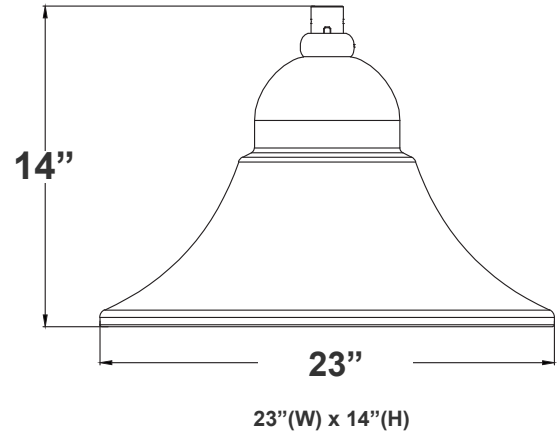

DAB SERIES Outdoor Lighting

DAB-B23-80-150W-MCTP-SR
23" DESIGNER AREA BELL LIGHT SYSTEM

MCTP Multi Color Temperature & Multi Power/Wattage (Selectable)

Customer Name: _____

Project Name: _____

Note: _____ | Type: _____