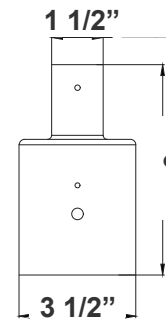

ACCESSORIES:

**DAB-BA
DAB-PA2-2**
2in POLE + 23in fixture
(double)

**DAB-BA
DAB-PA3-2**
3in POLE + 23in fixture
(double)

**DAB-BA
DAB-PA4-2**
4in POLE + 23in fixture
(double)

DAB-PA2-2
2 1/4"(W) x 6 1/8"(H)

DAB-PA3-2
3 1/2"(W) x 6 1/8"(H)

DAB-PA4-2
4 3/4"(W) x 7"(H)

**DAB-BA
DAB-PA2-1**
2in POLE + 23in fixture

**DAB-BA
DAB-PA3-1**
3in POLE + 23in fixture

**DAB-BA
DAB-PA4-1**
4in POLE + 23in fixture

DAB-PA2-1
2 1/4"(W) x 5 3/4"(H)

DAB-PA3-1
3 1/2"(W) x 6"(H)

DAB-PA4-1
4 3/4"(W) x 7"(H)

DAB-BA
2in POLE + 23in fixture head

DAB-BA
3in POLE + 23in fixture head

DAB-BA
4in POLE + 23in fixture head

DAB-BA
23 1/2"(W) x 25 1/2"(H)

DAB-WB-A
DAB-WB-A+23in fixture
for wall

DAB-WB-A

DAB-PB-B
DAB-PB-B+23in fixture
for pole

DAB-PB-B
DAB-PB-B+23in fixture
(double)
for pole

DAB-PB-B
20 3/4"(W) x 7 1/2"(H)

DAB-WB-C
DAB-WB-C+23in fixture
for wall

DAB-WB-C
26"(W) x 31"(H) x 5"(D)

*Decorative Arms & Poles Available Per Job Spec