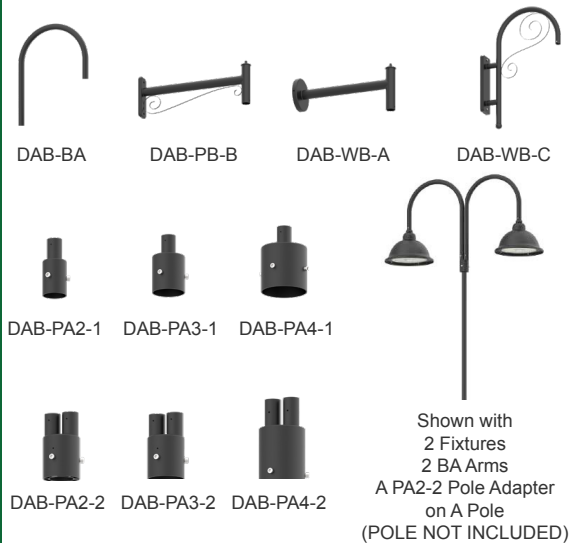

ACCESSORIES: