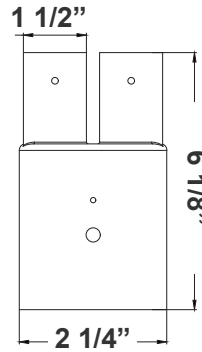

ACCESSORIES:

**DAB-BA
DAB-PA2-2**
2in POLE + 23in fixture
(double)

**DAB-BA
DAB-PA3-2**
3in POLE + 23in fixture
(double)

**DAB-BA
DAB-PA4-2**
4in POLE + 23in fixture
(double)

DAB-PA2-2
2 1/4"(W) x 6 1/8"(H)

DAB-PA3-2
3 1/2"(W) x 6 1/8"(H)

DAB-PA4-2
4 3/4"(W) x 7"(H)

**DAB-BA
DAB-PA2-1**
2in POLE + 23in fixture

**DAB-BA
DAB-PA3-1**
3in POLE + 23in fixture

**DAB-BA
DAB-PA4-1**
4in POLE + 23in fixture

DAB-PA2-1
2 1/4"(W) x 5 3/4"(H)

DAB-PA3-1
3 1/2"(W) x 6"(H)

DAB-PA4-1
4 3/4"(W) x 7"(H)

DAB-BA
2in POLE + 23in fixture head

DAB-BA
3in POLE + 23in fixture head

DAB-BA
4in POLE + 23in fixture head

DAB-BA
23 1/2"(W) x 25 1/2"(H)

DAB-WB-A
DAB-WB-A+23in fixture
for wall

DAB-WB-A

DAB-PB-B
DAB-PB-B+23in fixture
for pole

DAB-PB-B
DAB-PB-B+23in fixture
(double)
for pole

DAB-PB-B
20 3/4"(W) x 7 1/2"(H)

DAB-WB-C
DAB-WB-C+23in fixture
for wall

DAB-WB-C
26"(W) x 31"(H) x 5"(D)

*Decorative Arms & Poles Available Per Job Spec