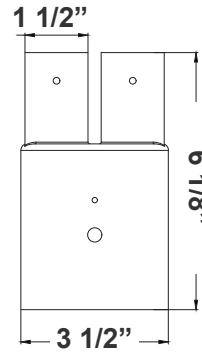

ACCESSORIES:

**DAB-BA
DAB-PA2-2**
2in POLE + 23in fixture
(double)

**DAB-BA
DAB-PA3-2**
3in POLE + 23in fixture
(double)

**DAB-BA
DAB-PA4-2**
4in POLE + 23in fixture
(double)

DAB-PA2-2
2 1/4"(W) x 6 1/8"(H)

DAB-PA3-2
3 1/2"(W) x 6 1/8"(H)

DAB-PA4-2
4 3/4"(W) x 7"(H)

**DAB-BA
DAB-PA2-1**
2in POLE + 23in fixture

**DAB-BA
DAB-PA3-1**
3in POLE + 23in fixture

**DAB-BA
DAB-PA4-1**
4in POLE + 23in fixture

DAB-PA2-1
2 1/4"(W) x 5 3/4"(H)

DAB-PA3-1
3 1/2"(W) x 6"(H)

DAB-PA4-1
4 3/4"(W) x 7"(H)

DAB-BA
2in POLE + 23in fixture head

DAB-BA
3in POLE + 23in fixture head

DAB-BA
4in POLE + 23in fixture head

DAB-BA
23 1/2"(W) x 25 1/2"(H)

DAB-WB-A
DAB-WB-A+23in fixture
for wall

DAB-WB-A

DAB-PB-B
DAB-PB-B+23in fixture
for pole

DAB-PB-B
DAB-PB-B+23in fixture
(double)
for pole

DAB-PB-B
20 3/4"(W) x 7 1/2"(H)

DAB-WB-C
DAB-WB-C+23in fixture
for wall

DAB-WB-C
26"(W) x 31"(H) x 5"(D)

*Decorative Arms & Poles Available Per Job Spec