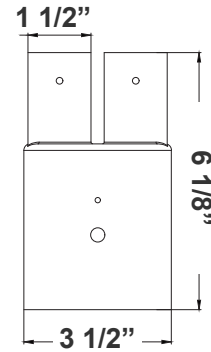

4in POLE + 20in fixture
(double)

(Pole separate per job spec*)

DAB-PA2-2
2 1/4"(W) x 6 1/8"(H)

DAB-PA3-2
3 1/2"(W) x 6 1/8"(H)

DAB-PA4-2
4 3/4"(W) x 7"(H)

**DAB-BA
DAB-PA2-1**

2in POLE + 20in fixture

(Pole separate per job spec*)

DAB-PA4-1
4 3/4"(W) x 7"(H)

DAB-BA

2in POLE + 20in fixture head

DAB-BA

3in POLE + 20in fixture head

DAB-BA

4in POLE + 20in fixture head

DAB-BA
23 1/2"(W) x 25 1/2"(H)

DAB-WB-A

DAB-WB-A+20in fixture
for wall

DAB-WB-A

17 3/4"(W) x 7"(H) x 5 1/2"(D)

DAB-PB-B

DAB-PB-B+20in fixture
for pole

(Pole separate per job spec*)

DAB-PB-B

DAB-PB-B+20in fixture
(double)for pole

(Pole separate per job spec*)

DAB-PB-B

20 3/4"(W) x 7 1/2"(H)

DAB-WB-C

DAB-WB-C+20in fixture
for wall

DAB-WB-C

26"(W) x 31"(H) x 5"(D)