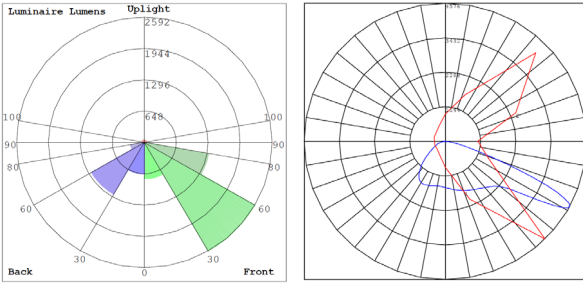

Photometrics: DAB-B20-50-100W-MCTP-SR

BUD Rating: B2-U2-G1