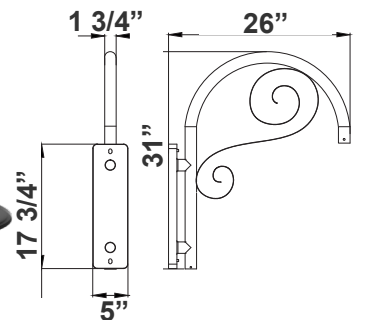

**DAB-BA
DAB-PA3-1**

3in POLE + 20in fixture

(Pole separate per job spec*)

**DAB-BA
DAB-PA4-1**

4in POLE + 20in fixture

(Pole separate per job spec*)

DAB-PA2-1
2 1/4"(W) x 5 3/4"(H)

DAB-PA3-1
3 1/2"(W) x 6"(H)

DAB-PA4-1
4 3/4"(W) x 7"(H)

DAB-BA

2in POLE + 20in fixture head

DAB-BA

3in POLE + 20in fixture head

DAB-BA

4in POLE + 20in fixture head

DAB-BA
23 1/2"(W) x 25 1/2"(H)

DAB-WB-A

DAB-WB-A+20in fixture
for wall

DAB-WB-A

17 3/4"(W) x 7"(H) x 5 1/2"(D)

DAB-PB-B

DAB-PB-B+20in fixture
for pole

(Pole separate per job spec*)

DAB-PB-B

DAB-PB-B+20in fixture
(double)for pole

(Pole separate per job spec*)

DAB-PB-B

20 3/4"(W) x 7 1/2"(H)

DAB-WB-C

DAB-WB-C+20in fixture
for wall

DAB-WB-C

26"(W) x 31"(H) x 5"(D)