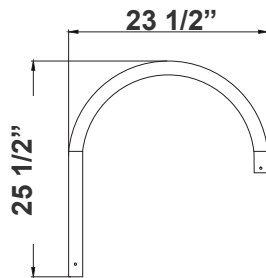

**DAB-BA
DAB-PA3-1**

3in POLE + 20in fixture

(Pole separate per job spec*)

**DAB-BA
DAB-PA4-1**

4in POLE + 20in fixture

(Pole separate per job spec*)

DAB-PA2-1
2 1/4"(W) x 5 3/4"(H)

DAB-PA3-1
3 1/2"(W) x 6"(H)

DAB-PA4-1
4 3/4"(W) x 7"(H)

DAB-BA

2in POLE + 20in fixture head

DAB-BA

3in POLE + 20in fixture head

DAB-BA

4in POLE + 20in fixture head

DAB-BA
23 1/2"(W) x 25 1/2"(H)

DAB-WB-A

DAB-WB-A+20in fixture
for wall

DAB-WB-A

17 3/4"(W) x 7"(H) x 5 1/2"(D)

DAB-PB-B

DAB-PB-B+20in fixture
for pole

(Pole separate per job spec*)

DAB-PB-B

DAB-PB-B+20in fixture
(double)for pole

(Pole separate per job spec*)

DAB-PB-B

20 3/4"(W) x 7 1/2"(H)

DAB-WB-C

DAB-WB-C+20in fixture
for wall

DAB-WB-C

26"(W) x 31"(H) x 5"(D)