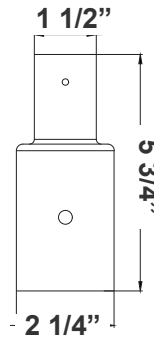

**DAB-BA
DAB-PA3-1**

3in POLE + 20in fixture

(Pole separate per job spec*)

**DAB-BA
DAB-PA4-1**

4in POLE + 20in fixture

(Pole separate per job spec*)

DAB-PA2-1
2 1/4"(W) x 5 3/4"(H)

DAB-PA3-1
3 1/2"(W) x 6"(H)

DAB-PA4-1
4 3/4"(W) x 7"(H)

DAB-BA

2in POLE + 20in fixture head

DAB-BA

3in POLE + 20in fixture head

DAB-BA

4in POLE + 20in fixture head

DAB-BA
23 1/2"(W) x 25 1/2"(H)

DAB-WB-A

DAB-WB-A+20in fixture
for wall

DAB-WB-A

17 3/4"(W) x 7"(H) x 5 1/2"(D)

DAB-PB-B

DAB-PB-B+20in fixture
for pole

(Pole separate per job spec*)

DAB-PB-B

DAB-PB-B+20in fixture
(double)for pole

(Pole separate per job spec*)

DAB-PB-B

20 3/4"(W) x 7 1/2"(H)

DAB-WB-C

DAB-WB-C+20in fixture
for wall

DAB-WB-C

26"(W) x 31"(H) x 5"(D)