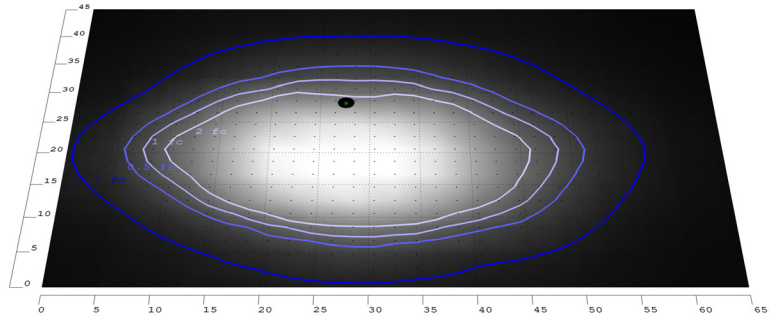

Phone: (877) 805-2252 | Fax: (877) 805-2252
www.westgatemfg.com

Photometrics: DAB-B20-50-100W-MCTP-SR

BUD Rating: B2-U2-G1

50W 5000K, Area 45'x 65' Mounting Height: 9'

Performance Table: DAB-B20-50-100W-MCTP-SR