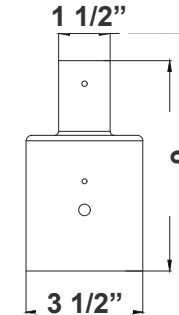

**DAB-BA
DAB-PA3-1**

3in POLE + 20in fixture

(Pole separate per job spec*)

**DAB-BA
DAB-PA4-1**

4in POLE + 20in fixture

(Pole separate per job spec*)

DAB-PA2-1
2 1/4"(W) x 5 3/4"(H)

DAB-PA3-1
3 1/2"(W) x 6"(H)

DAB-PA4-1
4 3/4"(W) x 7"(H)

DAB-BA

2in POLE + 20in fixture head

DAB-BA

3in POLE + 20in fixture head

DAB-BA

4in POLE + 20in fixture head

DAB-BA
23 1/2"(W) x 25 1/2"(H)

DAB-WB-A

DAB-WB-A+20in fixture
for wall

DAB-WB-A

17 3/4"(W) x 7"(H) x 5 1/2"(D)

DAB-PB-B

DAB-PB-B+20in fixture
for pole

(Pole separate per job spec*)

DAB-PB-B

DAB-PB-B+20in fixture
(double)for pole

(Pole separate per job spec*)

DAB-PB-B

20 3/4"(W) x 7 1/2"(H)

DAB-WB-C

DAB-WB-C+20in fixture
for wall

DAB-WB-C

26"(W) x 31"(H) x 5"(D)