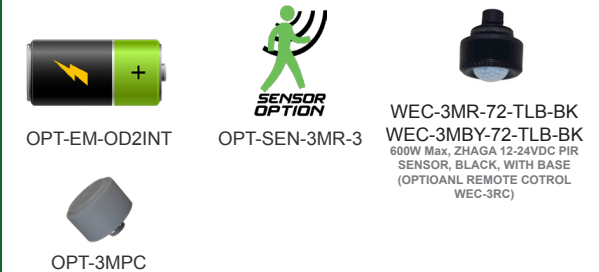

Accessories:

Blank = No Option
 DAB-BA = DAB BELL ARM FOR MOUNTING ON SINGLE OR DOUBLE POLE ADAPTER, BLACK
 DAB-PB-B = DAB DECORATIVE STRAIGHT POLE BRACKET MODEL B, FOR FLAT OR ROUND POLES, BLACK
 DAB-WB-A = DAB STRAIGHT WALL BRACKET MODEL A, BLACK
 DAB-PA2-1 = DAB 2in POLE ADAPTER FOR 1 BELL ARM, BLACK
 DAB-PA2-2 = DAB 2in POLE ADAPTER FOR 2 BELL ARM, BLACK
 DAB-PA3-1 = DAB 3in POLE ADAPTER FOR 1 BELL ARM, BLACK
 DAB-PA3-2 = DAB 3in POLE ADAPTER FOR 2 BELL ARM, BLACK
 DAB-PA4-1 = DAB 4in POLE ADAPTER FOR 1 BELL ARM, BLACK
 DAB-PA4-2 = DAB 4in POLE ADAPTER FOR 2 BELL ARM, BLACK
 DAB-WB-C = DAB BENT DECORATIVE WALL BRACKET MODEL C, BLACK
 WEC-3MR-72-TLB-BK = 600W Max, ZHAGA 12-24VDC PIR SENSOR, BLACK, WITH BASE (OPTIONAL REMOTE CONTROL WEC-3RC)
 WEC-3MBT-72-TLB-BK = 600W Max, ZHAGA 12-24VDC PIR SENSOR, BLACK, WITH BASE (OPTIONAL REMOTE CONTROL WEC-3RC)

Factory Installed Options:

Blank = No Option
 OPT-EM-OD2INT = INTERNAL EMERGENCY BACK UP BATTERY
 OPT-3MPC = MICROWAVE PHOTOCELL
 OPT-CLR-95(BK/GR/SR/WH) = COLOR PAINT

ACCESSORIES:

FACTORY INSTALLED OPTIONS: