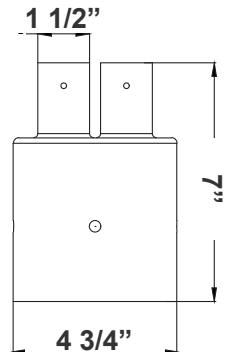

4in POLE + 20in fixture
(double)

(Pole separate per job spec*)

DAB-PA2-2
2 1/4"(W) x 6 1/8"(H)

DAB-PA3-2
3 1/2"(W) x 6 1/8"(H)

DAB-PA4-2
4 3/4"(W) x 7"(H)

**DAB-BA
DAB-PA2-1**

2in POLE + 20in fixture

(Pole separate per job spec*)

**DAB-BA
DAB-PA3-1**

3in POLE + 20in fixture

(Pole separate per job spec*)

**DAB-BA
DAB-PA4-1**

4in POLE + 20in fixture

(Pole separate per job spec*)

DAB-PA2-1
2 1/4"(W) x 5 3/4"(H)

DAB-PA3-1
3 1/2"(W) x 6"(H)

DAB-PA4-1
4 3/4"(W) x 7"(H)

DAB-BA

2in POLE + 20in fixture head

DAB-BA

3in POLE + 20in fixture head

DAB-BA

4in POLE + 20in fixture head

DAB-BA
23 1/2"(W) x 25 1/2"(H)

DAB-WB-A

DAB-WB-A+20in fixture
for wall

DAB-WB-A

17 3/4"(W) x 7"(H) x 5 1/2"(D)

DAB-PB-B

DAB-PB-B+20in fixture
for pole

(Pole separate per job spec*)

DAB-PB-B