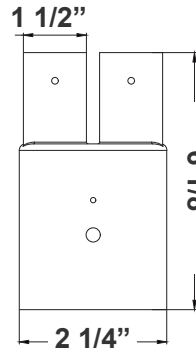

4in POLE + 20in fixture
(double)

(Pole separate per job spec*)

DAB-PA2-2
2 1/4"(W) x 6 1/8"(H)

DAB-PA3-2
3 1/2"(W) x 6 1/8"(H)

DAB-PA4-2
4 3/4"(W) x 7"(H)

**DAB-BA
DAB-PA2-1**

2in POLE + 20in fixture

(Pole separate per job spec*)

DAB-PA4-1
4 3/4"(W) x 7"(H)

DAB-BA

2in POLE + 20in fixture head

DAB-BA

3in POLE + 20in fixture head

DAB-BA

4in POLE + 20in fixture head

DAB-BA
23 1/2"(W) x 25 1/2"(H)

DAB-WB-A

DAB-WB-A+20in fixture
for wall

DAB-WB-A

17 3/4"(W) x 7"(H) x 5 1/2"(D)

DAB-PB-B

DAB-PB-B+20in fixture
for pole

(Pole separate per job spec*)

DAB-PB-B

DAB-PB-B+20in fixture
(double)for pole

(Pole separate per job spec*)

DAB-PB-B

20 3/4"(W) x 7 1/2"(H)

DAB-WB-C

DAB-WB-C+20in fixture
for wall

DAB-WB-C

26"(W) x 31"(H) x 5"(D)