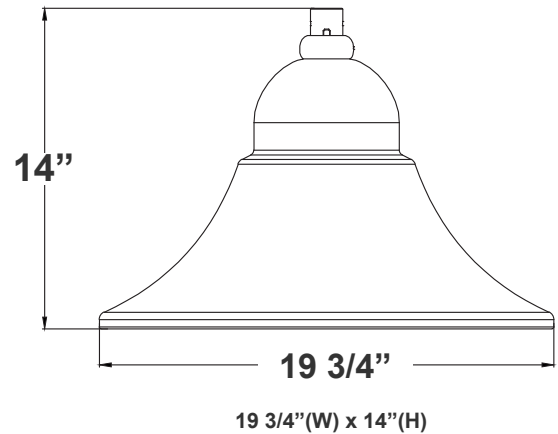

Features

- AL1060 Aluminum Hosing, Outdoor Powder Coating
- 7-Year Warranty
- Multi CCT and Power: Selectable Switch Inside Of The Fixture

Technical Specifications

Electrical:

- Voltage: 100-277V AC 50/60Hz
- Wattage: 50W/80W/100W
- Power Factor: 0.9
- THD<20%
- Efficacy: 130LM/W

Mechanical:

- AL1060 Aluminum Hosing, Outdoor Powder Coating
- Twist-Lock Zhaga Socket Pre-Installed. See Motion
- Sensor Accessories.
- 6' SJTW 18,3 AWG Power Cable
- 6' SJTW Dimming Cable
- Aluminum LED board: High Conductive, Waterproof, Aging Resistance, Salt eRistance
- Programmable Bi-Level Motion Sensor & Emergency Backup Options
- Operating Temperature: -40°F~104°F
- IP Rating: IP66, Suitable for Wet Locations
- 7-Year Warranty

Lighting:

- Multi CCT and Power: Selectable Switch Inside Of The Fixture
- Dimmable: 0~10V Dimming
- Lens: High Light Transmittance PC, anti-UV and Fire Resistant
- LED: Lumileds 2835
- Total Lumens: 13000LM Max.
- Color Temperature: 3000K/4000K/5000K
- Color Rendering index: >70
- Beam Angle: Type V (150° X 150°)
- Lifespan: 70000 Hrs.

Applications:

- Ideal For Garden, Amusement Park, Residential Quater , Industrial Park And Pedestrian street.

Other Models:

- 100W | 13000LM | DAB-A16-50-100W-MCTP-SR
- 150W | 19500LM | DAB-B23-80-150W-MCTP-S

Phone: (877) 805-2252 | Fax: (877) 805-2252
www.westgatemfg.com