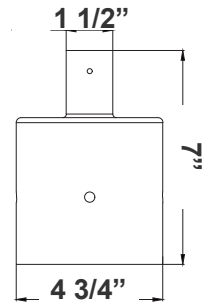

**DAB-BA
DAB-PA3-1**

3in POLE + 20in fixture

(Pole separate per job spec*)

**DAB-BA
DAB-PA4-1**

4in POLE + 20in fixture

(Pole separate per job spec*)

DAB-PA2-1
2 1/4"(W) x 5 3/4"(H)

DAB-PA3-1
3 1/2"(W) x 6"(H)

DAB-PA4-1
4 3/4"(W) x 7"(H)

DAB-BA

2in POLE + 20in fixture head

DAB-BA

3in POLE + 20in fixture head

DAB-BA

4in POLE + 20in fixture head

DAB-BA
23 1/2"(W) x 25 1/2"(H)

DAB-WB-A

DAB-WB-A+20in fixture
for wall

DAB-WB-A

17 3/4"(W) x 7"(H) x 5 1/2"(D)

DAB-PB-B

DAB-PB-B+20in fixture
for pole

(Pole separate per job spec*)

DAB-PB-B

DAB-PB-B+20in fixture
(double)for pole

(Pole separate per job spec*)

DAB-PB-B

20 3/4"(W) x 7 1/2"(H)

DAB-WB-C

DAB-WB-C+20in fixture
for wall

DAB-WB-C

26"(W) x 31"(H) x 5"(D)