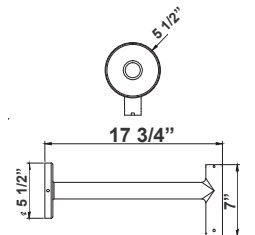

**DAB-BA
DAB-PA3-1**

3in POLE + 20in fixture

(Pole separate per job spec*)

**DAB-BA
DAB-PA4-1**

4in POLE + 20in fixture

(Pole separate per job spec*)

DAB-PA2-1
2 1/4"(W) x 5 3/4"(H)

DAB-PA3-1
3 1/2"(W) x 6"(H)

DAB-PA4-1
4 3/4"(W) x 7"(H)

DAB-BA

2in POLE + 20in fixture head

DAB-BA

3in POLE + 20in fixture head

DAB-BA

4in POLE + 20in fixture head

DAB-BA
23 1/2"(W) x 25 1/2"(H)

DAB-WB-A

DAB-WB-A+20in fixture
for wall

DAB-WB-A

17 3/4"(W) x 7"(H) x 5 1/2"(D)

DAB-PB-B

DAB-PB-B+20in fixture
for pole

(Pole separate per job spec*)

DAB-PB-B

DAB-PB-B+20in fixture
(double)for pole

(Pole separate per job spec*)

DAB-PB-B

20 3/4"(W) x 7 1/2"(H)

DAB-WB-C

DAB-WB-C+20in fixture
for wall

DAB-WB-C

26"(W) x 31"(H) x 5"(D)