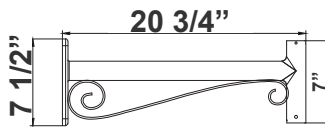

**DAB-BA
DAB-PA3-1**

3in POLE + 20in fixture

(Pole separate per job spec*)

**DAB-BA
DAB-PA4-1**

4in POLE + 20in fixture

(Pole separate per job spec*)

DAB-PA2-1
2 1/4"(W) x 5 3/4"(H)

DAB-PA3-1
3 1/2"(W) x 6"(H)

DAB-PA4-1
4 3/4"(W) x 7"(H)

DAB-BA

2in POLE + 20in fixture head

DAB-BA

3in POLE + 20in fixture head

DAB-BA

4in POLE + 20in fixture head

DAB-BA
23 1/2"(W) x 25 1/2"(H)

DAB-WB-A

DAB-WB-A+20in fixture
for wall

DAB-WB-A

17 3/4"(W) x 7"(H) x 5 1/2"(D)

DAB-PB-B

DAB-PB-B+20in fixture
for pole

(Pole separate per job spec*)

DAB-PB-B

DAB-PB-B+20in fixture
(double)for pole

(Pole separate per job spec*)

DAB-PB-B

20 3/4"(W) x 7 1/2"(H)

DAB-WB-C

DAB-WB-C+20in fixture
for wall

DAB-WB-C

26"(W) x 31"(H) x 5"(D)