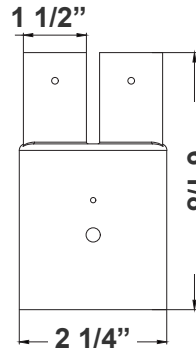

4in POLE + 16in fixture
(double)

(Pole separate per job spec*)

DAB-PA2-2
2 1/4"(W) x 6 1/8"(H)

DAB-PA3-2
3 1/2"(W) x 6 1/8"(H)

DAB-PA4-2
4 3/4"(W) x 7"(H)

**DAB-BA
DAB-PA2-1**

2in POLE + 16in fixture

(Pole separate per job spec*)

DAB-PA4-1
4 3/4"(W) x 7"(H)

DAB-BA

2in POLE + 16in fixture head

DAB-BA

3in POLE + 16in fixture head

DAB-BA

4in POLE + 16in fixture head

DAB-BA
23 1/2"(W) x 25 1/2"(H)

DAB-WB-A

DAB-WB-A+16 in fixture
for wall

DAB-WB-A

17 3/4"(W) x 7"(H) x 5 1/2"(D)

DAB-PB-B

DAB-PB-B+16 in fixture
for pole

(Pole separate per job spec*)

DAB-PB-B

DAB-PB-B+16 in fixture
(double) for pole

(Pole separate per job spec*)

DAB-PB-B
20 3/4"(W) x 7 1/2"(H)

DAB-WB-C

DAB-WB-C+16 in fixture
for wall

DAB-WB-C

26"(W) x 31"(H) x 5"(D)

*Decorative Arms & Poles Available Per Job Spec