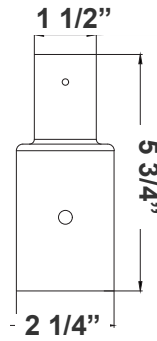

4in POLE + 16in fixture
(double)

(Pole separate per job spec*)

DAB-PA2-2
2 1/4"(W) x 6 1/8"(H)

DAB-PA3-2
3 1/2"(W) x 6 1/8"(H)

DAB-PA4-2
4 3/4"(W) x 7"(H)

**DAB-BA
DAB-PA2-1**

2in POLE + 16in fixture

(Pole separate per job spec*)

**DAB-BA
DAB-PA3-1**

3in POLE + 16in fixture

(Pole separate per job spec*)

**DAB-BA
DAB-PA4-1**

4in POLE + 16in fixture

(Pole separate per job spec*)

DAB-PA2-1
2 1/4"(W) x 5 3/4"(H)

DAB-PA3-1
3 1/2"(W) x 6"(H)

DAB-PA4-1
4 3/4"(W) x 7"(H)

DAB-BA

2in POLE + 16in fixture head

DAB-BA

3in POLE + 16in fixture head

DAB-BA

4in POLE + 16in fixture head

DAB-BA
23 1/2"(W) x 25 1/2"(H)

DAB-WB-A

DAB-WB-A+16 in fixture
for wall

DAB-WB-A

17 3/4"(W) x 7"(H) x 5 1/2"(D)

DAB-PB-B

DAB-PB-B+16 in fixture
for pole

(Pole separate per job spec*)

DAB-PB-B