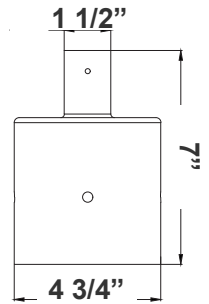

4in POLE + 16in fixture
(double)

(Pole separate per job spec*)

DAB-PA2-2
2 1/4"(W) x 6 1/8"(H)

DAB-PA3-2
3 1/2"(W) x 6 1/8"(H)

DAB-PA4-2
4 3/4"(W) x 7"(H)

**DAB-BA
DAB-PA2-1**

2in POLE + 16in fixture

(Pole separate per job spec*)

**DAB-BA
DAB-PA3-1**

3in POLE + 16in fixture

(Pole separate per job spec*)

**DAB-BA
DAB-PA4-1**

4in POLE + 16in fixture

(Pole separate per job spec*)

DAB-PA2-1
2 1/4"(W) x 5 3/4"(H)

DAB-PA3-1
3 1/2"(W) x 6"(H)

DAB-PA4-1
4 3/4"(W) x 7"(H)

DAB-BA

2in POLE + 16in fixture head

DAB-BA

3in POLE + 16in fixture head

DAB-BA

4in POLE + 16in fixture head

DAB-BA
23 1/2"(W) x 25 1/2"(H)

DAB-WB-A

DAB-WB-A+16 in fixture
for wall

DAB-WB-A

17 3/4"(W) x 7"(H) x 5 1/2"(D)

DAB-PB-B

DAB-PB-B+16 in fixture
for pole

(Pole separate per job spec*)

DAB-PB-B