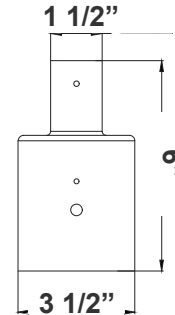

4in POLE + 16in fixture
(double)

(Pole separate per job spec*)

DAB-PA2-2
2 1/4"(W) x 6 1/8"(H)

DAB-PA3-2
3 1/2"(W) x 6 1/8"(H)

DAB-PA4-2
4 3/4"(W) x 7"(H)

**DAB-BA
DAB-PA2-1**

2in POLE + 16in fixture

(Pole separate per job spec*)

**DAB-BA
DAB-PA3-1**

3in POLE + 16in fixture

(Pole separate per job spec*)

**DAB-BA
DAB-PA4-1**

4in POLE + 16in fixture

(Pole separate per job spec*)

DAB-PA2-1
2 1/4"(W) x 5 3/4"(H)

DAB-PA3-1
3 1/2"(W) x 6"(H)

DAB-PA4-1
4 3/4"(W) x 7"(H)

DAB-BA

2in POLE + 16in fixture head

DAB-BA

3in POLE + 16in fixture head

DAB-BA

4in POLE + 16in fixture head

DAB-BA
23 1/2"(W) x 25 1/2"(H)

DAB-WB-A

DAB-WB-A+16 in fixture
for wall

DAB-WB-A

17 3/4"(W) x 7"(H) x 5 1/2"(D)

DAB-PB-B

DAB-PB-B+16 in fixture
for pole

(Pole separate per job spec*)

DAB-PB-B