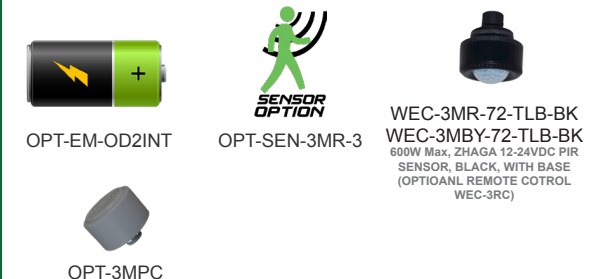

Sample Ordering

Model	Size	Watt	Max. Watt	Color Temp.
DAB	A16	50	100W	MCTP - SR

Accessories:

Blank = No Option
DAB-BA = DAB BELL ARM FOR MOUNTING ON SINGLE OR DOUBLE POLE ADAPTER, BLACK
DAB-PB-B = DAB DECORATIVE STRAIGHT POLE BRACKET MODEL B, FOR FLAT OR ROUND POLES, BLACK
DAB-WB-A = DAB STRAIGHT WALL BRACKET MODEL A, BLACK
DAB-PA2-1 = DAB 2in POLE ADAPTER FOR 1 BELL ARM, BLACK
DAB-PA2-2 = DAB 2in POLE ADAPTER FOR 2 BELL ARM, BLACK
DAB-PA3-1 = DAB 3in POLE ADAPTER FOR 1 BELL ARM, BLACK
DAB-PA3-2 = DAB 3in POLE ADAPTER FOR 2 BELL ARM, BLACK
DAB-PA4-1 = DAB 4in POLE ADAPTER FOR 1 BELL ARM, BLACK
DAB-PA4-2 = DAB 4in POLE ADAPTER FOR 2 BELL ARM, BLACK
DAB-WB-C = DAB BENT DECORATIVE WALL BRACKET MODEL C, BLACK
WEC-3MR-72-TLB-BK = 600W Max, ZHAGA 12-24VDC PIR SENSOR, BLACK, WITH BASE (OPTIONAL REMOTE CONTROL WEC-3RC)
WEC-3MBT-72-TLB-BK = 600W Max, ZHAGA 12-24VDC PIR SENSOR, BLACK, WITH BASE (OPTIONAL REMOTE CONTROL WEC-3RC)

Factory Installed Options:

Blank = No Option
OPT-EM-OD2INT = INTERNAL EMERGENCY BACK UP BATTERY
OPT-3MPC = MICROWAVE PHOTOCELL
OPT-CLR-95(BK/GR/SR/WH) = COLOR PAINT

ACCESSORIES:

FACTORY INSTALLED OPTIONS: