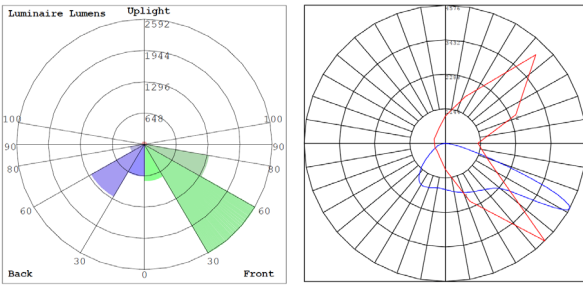

Photometrics: DAB-A16-50-100W-MCTP-SR

BUD Rating: B2-U2-G1