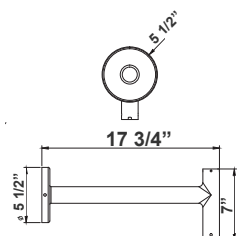

**DAB-BA
DAB-PA3-1**

3in POLE + 16in fixture

(Pole separate per job spec*)

**DAB-BA
DAB-PA4-1**

4in POLE + 16in fixture

(Pole separate per job spec*)

DAB-PA2-1
2 1/4"(W) x 5 3/4"(H)

DAB-PA3-1
3 1/2"(W) x 6"(H)

DAB-PA4-1
4 3/4"(W) x 7"(H)

DAB-BA

2in POLE + 16in fixture head

DAB-BA

3in POLE + 16in fixture head

DAB-BA

4in POLE + 16in fixture head

DAB-BA
23 1/2"(W) x 25 1/2"(H)

DAB-WB-A

DAB-WB-A+16 in fixture
for wall

DAB-WB-A

17 3/4"(W) x 7"(H) x 5 1/2"(D)

DAB-PB-B

DAB-PB-B+16 in fixture
for pole

(Pole separate per job spec*)

DAB-PB-B

DAB-PB-B+16 in fixture
(double) for pole

(Pole separate per job spec*)

DAB-PB-B
20 3/4"(W) x 7 1/2"(H)

DAB-WB-C

DAB-WB-C+16 in fixture
for wall

DAB-WB-C

26"(W) x 31"(H) x 5"(D)

*Decorative Arms & Poles Available Per Job Spec