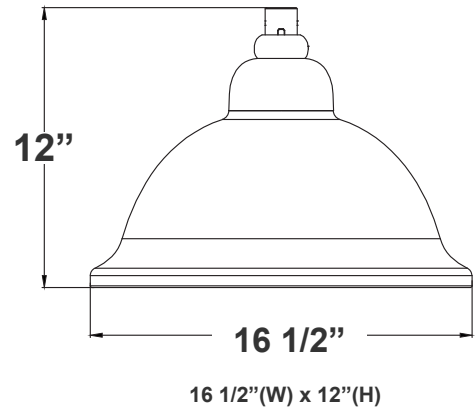

Features

- AL1060 Aluminum Hosing, Outdoor Powder Coating
- 7-Year Warranty
- Multi CCT and Power: Selectable Switch Inside Of The Fixture

Technical Specifications

Electrical:

- Voltage: 100-277V AC 50/60Hz
- Wattage: 50W/80W/100W
- Power Factor: 0.9
- THD<20%
- Efficacy: 130LM/W

Mechanical:

- AL1060 Aluminum Hosing, Outdoor Powder Coating
- Twist-Lock Zhaga Socket Pre-Installed. See Motion Sensor Accessories.
- 6' SJTW 18,3 AWG Power Cable
- 6' SJTW Dimming Cable
- Aluminum LED board: High Conductive, Waterproof, Aging Resistance, Salt eRsistance
- Programmable Bi-Level Motion Sensor & Emergency Backup Options
- Operating Temperature: -40°F~104°F
- IP Rating: IP66, Suitable for Wet Locations
- 7-Year Warranty

Lighting:

- Multi CCT and Power: Selectable Switch Inside Of The Fixture
- Dimmable: 0~10V Dimming
- Lens: High Light Transmittance PC, anti-UV and Fire Resistant
- LED: Lumileds 2835
- Total Lumens: 13000LM Max.
- Color Temperature: 3000K/4000K/5000K
- Color Rendering index: >70
- Beam Angle: Type V (150° X 150°)
- Lifespan: 70000 Hrs.

Applications:

- Ideal For Garden, Amusement Park, Residential Quater , Industrial Park And Pedestrian street.

Other Models:

- 100W | 13000LM | DAB-B20-50-100W-MCTP-SR
- 150W | 19500LM | DAB-B23-80-150W-MCTP-S