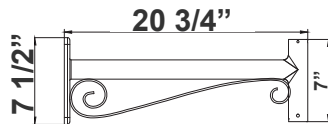

DAB-PA4-1
4 3/4"(W) x 7"(H)

DAB-BA

2in POLE + 16in fixture head

DAB-BA

3in POLE + 16in fixture head

DAB-BA

4in POLE + 16in fixture head

DAB-BA
23 1/2"(W) x 25 1/2"(H)

DAB-WB-A

DAB-WB-A+16 in fixture
for wall

DAB-WB-A

17 3/4"(W) x 7"(H) x 5 1/2"(D)

DAB-PB-B

DAB-PB-B+16 in fixture
for pole

(Pole separate per job spec*)

DAB-PB-B

DAB-PB-B+16 in fixture
(double) for pole

(Pole separate per job spec*)

DAB-PB-B
20 3/4"(W) x 7 1/2"(H)

DAB-WB-C

DAB-WB-C+16 in fixture
for wall

DAB-WB-C

26"(W) x 31"(H) x 5"(D)

*Decorative Arms & Poles Available Per Job Spec