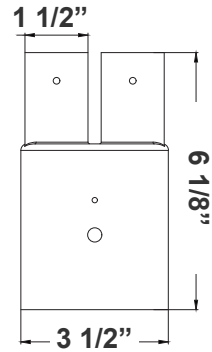

4in POLE + 16in fixture
(double)

(Pole separate per job spec*)

DAB-PA2-2
2 1/4"(W) x 6 1/8"(H)

DAB-PA3-2
3 1/2"(W) x 6 1/8"(H)

DAB-PA4-2
4 3/4"(W) x 7"(H)

**DAB-BA
DAB-PA2-1**

2in POLE + 16in fixture

(Pole separate per job spec*)

DAB-PA4-1
4 3/4"(W) x 7"(H)

DAB-BA

2in POLE + 16in fixture head

DAB-BA

3in POLE + 16in fixture head

DAB-BA

4in POLE + 16in fixture head

DAB-BA
23 1/2"(W) x 25 1/2"(H)

DAB-WB-A

DAB-WB-A+16 in fixture
for wall

DAB-WB-A

17 3/4"(W) x 7"(H) x 5 1/2"(D)

DAB-PB-B

DAB-PB-B+16 in fixture
for pole

(Pole separate per job spec*)

DAB-PB-B

DAB-PB-B+16 in fixture
(double) for pole

(Pole separate per job spec*)

DAB-PB-B
20 3/4"(W) x 7 1/2"(H)

DAB-WB-C

DAB-WB-C+16 in fixture
for wall

DAB-WB-C

26"(W) x 31"(H) x 5"(D)

*Decorative Arms & Poles Available Per Job Spec