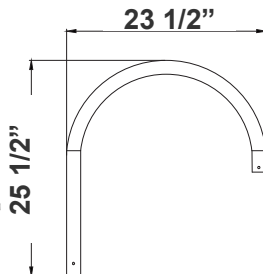

**DAB-BA
DAB-PA3-1**

3in POLE + 16in fixture

(Pole separate per job spec*)

**DAB-BA
DAB-PA4-1**

4in POLE + 16in fixture

(Pole separate per job spec*)

DAB-PA2-1
2 1/4"(W) x 5 3/4"(H)

DAB-PA3-1
3 1/2"(W) x 6"(H)

DAB-PA4-1
4 3/4"(W) x 7"(H)

DAB-BA

2in POLE + 16in fixture head

DAB-BA

3in POLE + 16in fixture head

DAB-BA

4in POLE + 16in fixture head

DAB-BA
23 1/2"(W) x 25 1/2"(H)

DAB-WB-A

DAB-WB-A+16 in fixture
for wall

DAB-WB-A

17 3/4"(W) x 7"(H) x 5 1/2"(D)

DAB-PB-B

DAB-PB-B+16 in fixture
for pole

(Pole separate per job spec*)

DAB-PB-B

DAB-PB-B+16 in fixture
(double) for pole

(Pole separate per job spec*)

DAB-PB-B
20 3/4"(W) x 7 1/2"(H)

DAB-WB-C

DAB-WB-C+16 in fixture
for wall

DAB-WB-C

26"(W) x 31"(H) x 5"(D)

*Decorative Arms & Poles Available Per Job Spec