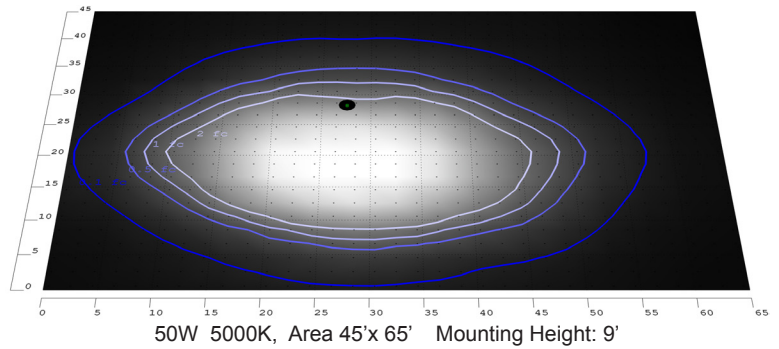

Photometrics: DAB-A16-50-100W-MCTP-SR

BUD Rating: B2-U2-G1

Performance Table: DAB-A16-50-100W-MCTP-SR

MODEL NO.	Wattage	Voltage	Lumens	Color Temp.	BUG Rating	LPW
DAB-A16-50-100W-MCTP-SR	50W 80W 100W	120-277V	6500LM 10400LM 13000LM	3000K 4000K 5000K	B2-U2-G1	130