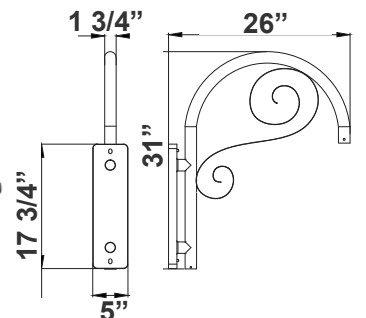

**DAB-BA
DAB-PA3-1**

3in POLE + 16in fixture

(Pole separate per job spec*)

**DAB-BA
DAB-PA4-1**

4in POLE + 16in fixture

(Pole separate per job spec*)

DAB-PA2-1
2 1/4"(W) x 5 3/4"(H)

DAB-PA3-1
3 1/2"(W) x 6"(H)

DAB-PA4-1
4 3/4"(W) x 7"(H)

DAB-BA

2in POLE + 16in fixture head

DAB-BA

3in POLE + 16in fixture head

DAB-BA

4in POLE + 16in fixture head

DAB-BA
23 1/2"(W) x 25 1/2"(H)

DAB-WB-A

DAB-WB-A+16 in fixture
for wall

DAB-WB-A

17 3/4"(W) x 7"(H) x 5 1/2"(D)

DAB-PB-B

DAB-PB-B+16 in fixture
for pole

(Pole separate per job spec*)

DAB-PB-B

DAB-PB-B+16 in fixture
(double) for pole

(Pole separate per job spec*)

DAB-PB-B
20 3/4"(W) x 7 1/2"(H)

DAB-WB-C

DAB-WB-C+16 in fixture
for wall

DAB-WB-C

26"(W) x 31"(H) x 5"(D)

*Decorative Arms & Poles Available Per Job Spec