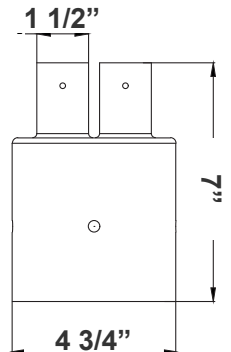

4in POLE + 16in fixture
(double)

(Pole separate per job spec*)

DAB-PA2-2
2 1/4"(W) x 6 1/8"(H)

DAB-PA3-2
3 1/2"(W) x 6 1/8"(H)

DAB-PA4-2
4 3/4"(W) x 7"(H)

**DAB-BA
DAB-PA2-1**

2in POLE + 16in fixture

(Pole separate per job spec*)

**DAB-BA
DAB-PA3-1**

3in POLE + 16in fixture

(Pole separate per job spec*)

**DAB-BA
DAB-PA4-1**

4in POLE + 16in fixture

(Pole separate per job spec*)

DAB-PA2-1
2 1/4"(W) x 5 3/4"(H)

DAB-PA3-1
3 1/2"(W) x 6"(H)

DAB-PA4-1
4 3/4"(W) x 7"(H)

DAB-BA

2in POLE + 16in fixture head

DAB-BA

3in POLE + 16in fixture head

DAB-BA

4in POLE + 16in fixture head

DAB-BA
23 1/2"(W) x 25 1/2"(H)

DAB-WB-A

DAB-WB-A+16 in fixture
for wall

DAB-WB-A

17 3/4"(W) x 7"(H) x 5 1/2"(D)

DAB-PB-B

DAB-PB-B+16 in fixture
for pole

(Pole separate per job spec*)

DAB-PB-B