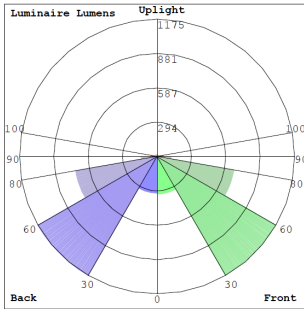

Photometrics: CXES-40-80W-MCTP

BUD Rating: B2-U3-G2