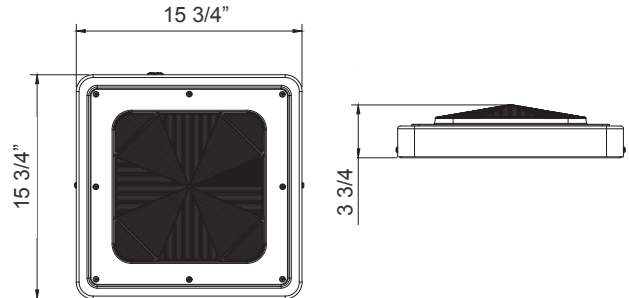

15 3/4"(L) X 15 3/4"(W) X 3 3/4"(H)

Ideal for indoor parking lots, commercial buildings, schools, warehouses, retail centers, apartment complexes. Designed for 9 to 16-foot mounting.

## Features

- Stamped Galvanized Steel With Prismatic Polycarbonate Lens Redesigned For LED
- Designed for 9 to 16 Foot Mounting Heights
- Factory-Installed Options: Battery Backup, Motion Sensor
- 7-year Warranty