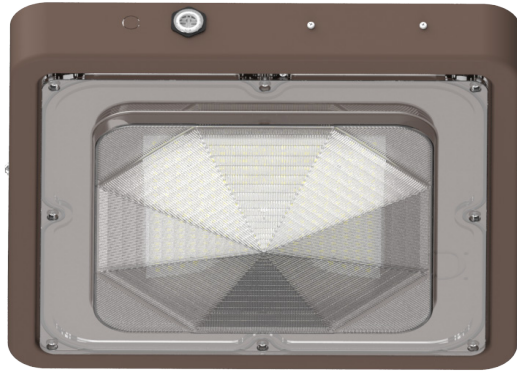

# CXES SERIES OUTDOOR LIGHTING

**CXES-40-80W-MCTP**  
SQUARE NEW CONCEPT GARAGE AND CEILING LIGHTS  
**MCTP** Multi Color Temperature & Multi Power/Wattage (Selectable)

Availi Finishes:

Customer Name: \_\_\_\_\_  
Project Name: \_\_\_\_\_  
Note: \_\_\_\_\_ | Type: \_\_\_\_\_

15 3/4"(L) X 15 3/4"(W) X 3 3/4"(H)

Ideal for indoor parking lots, commercial buildings, schools, warehouses, retail centers, apartment complexes. Designed for 9 to 16-foot mounting.

## Features

- Stamped Galvanized Steel With Prismatic Polycarbonate Lens Redesigned For LED
- Designed for 9 to 16 Foot Mounting Heights
- Factory-Installed Options: Battery Backup, Motion Sensor
- 7-year Warranty

### Mechanical:

- Die-Cast Aluminum With Bronze
- Twist-Lock Zhaga Socket Pre-Installed. See Motion Sensor Accessories
- Four 1/2" Threaded Hubs Located On Four Sides Of The Housing
- Prismatic Polycarbonate Lens
- Lifespan: 70000 Hrs
- Operating Temperature: -40°F ~ 104°F
- Suitable For Damp Locations
- 7-year Warranty