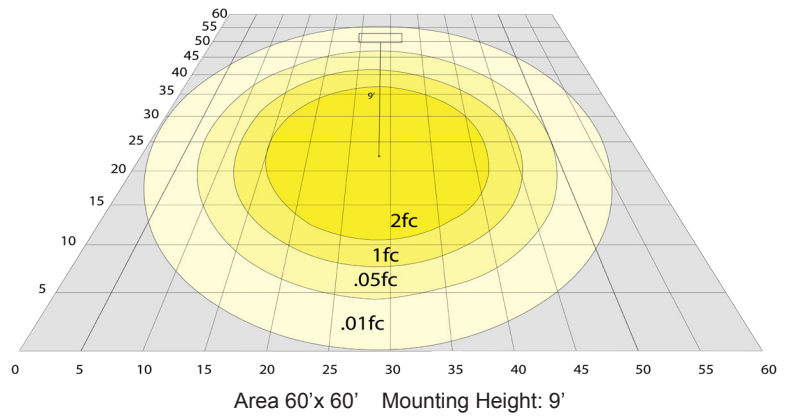

### Other Models:

- 30W | 3900LM | CXES-10-30W-MCTP
- 60W | 7800LM | CXES-30-60W-MCTP

## Other Views:

Side View

Front View

Switch View