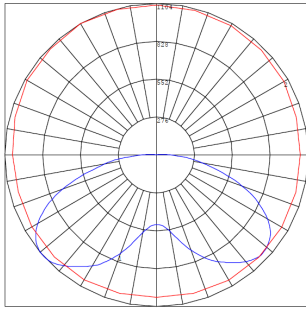

Photometrics: CXES-40-80W-MCTP-WH

BUD Rating: B2-U3-G2