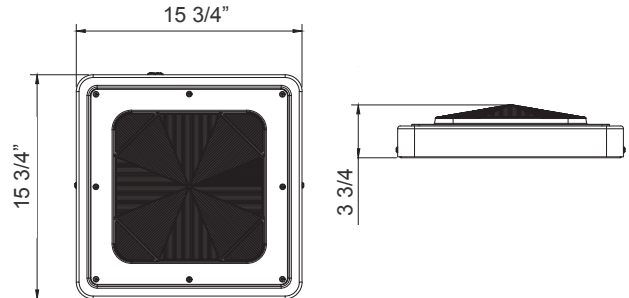

15 3/4" (L) X 15 3/4" (W) X 3 3/4" (H)

Ideal for indoor parking lots, commercial buildings, schools, warehouses, retail centers, apartment complexes. Designed for 9 to 16-foot mounting.

Features

- Stamped Galvanized Steel With Prismatic Polycarbonate Lens Redesigned For LED
- Designed for 9 to 16 Foot Mounting Heights
- Factory-Installed Options: Battery Backup, Motion Sensor
- 7-year Warranty

Technical Specifications

Electrical:

- Wattage: 40W/60W/80W
- Input Current: 0.6A MAX
- Input Voltage: 120-277VAC 50/60Hz
- Power Factor: >0.90
- LPW: 130LPW

Mechanical:

- Stamped Galvanized Steel
- Twist-Lock Zhaga Socket Pre-Installed. See Motion Sensor Accessories
- Four 1/2" Threaded Hubs Located On Four Sides Of The Housing
- Prismatic Polycarbonate Lens
- Lifespan: 70000 Hrs
- Operating Temperature: -40°F ~ 104°F
- Suitable For Damp Locations
- 7-year Warranty