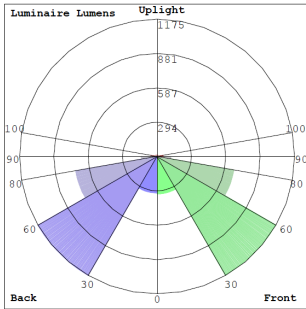

Lighting:

- MCTP: Multi-CCT and Power Switch Is In The Fixture
- Dimming: 0~10V Dimmable
- LED Type/ Brand: LUMILEDS 2835LED
- Total Lumens: 10400LM Max.
- Color Temperature: 3000K/4000K/5000K
- Color Rendering index: >70
- Beam Angle: 150°
- Lifespan: 70000 Hrs

BUD Rating: B2-U3-G2

Other Views:

Side View

Front View

Switch View

Performance Table: CXES-40-80W-MCTP-WH

MODEL NO.	Wattage	Voltage	Lumens	Color Temp.	BUG Rating	LPW
CXES-40-80W-MCTP-WH	40W 60W 80W	120~277V	5200LM 7850LM 10400LM	3000K 4000K 5000K	B2-U3-G2	130