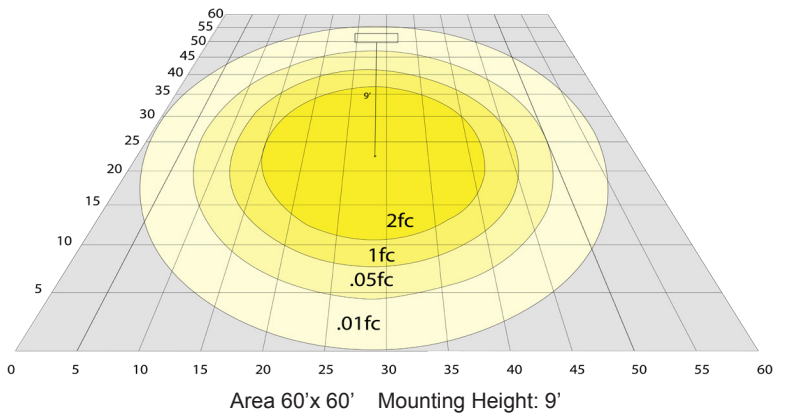

Lighting:

- MCTP: Multi-CCT and Power Switch Is In The Fixture
- Dimming: 0~10V Dimmable
- LED Type/ Brand: LUMILEDS 2835LED
- Total Lumens: 10400LM Max.
- Color Temperature: 3000K/4000K/5000K
- Color Rendering index: >70
- Beam Angle: 150°
- Lifespan: 70000 Hrs

BUD Rating: B2-U3-G2

Other Views:

Side View

Front View

Switch View

Performance Table: CXES-40-80W-MCTP-WH

MODEL NO.	Wattage	Voltage	Lumens	Color Temp.	BUG Rating	LPW
CXES-40-80W-MCTP-WH	40W 60W 80W	120~277V	5200LM 7850LM 10400LM	3000K 4000K 5000K	B2-U3-G2	130