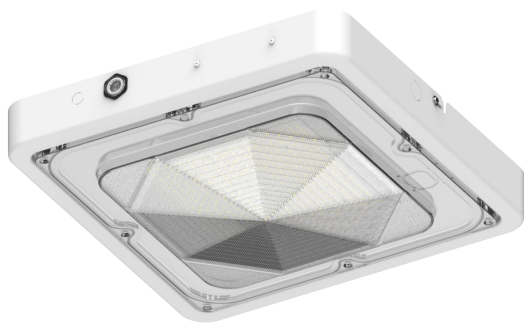

Other Views:

Side View