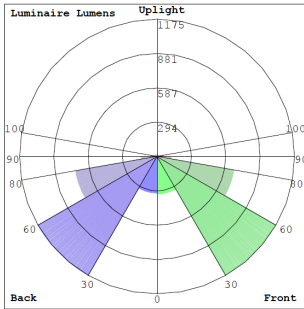

Photometrics: CXES-40-80W-MCTP-EM

BUD Rating: B2-U3-G2