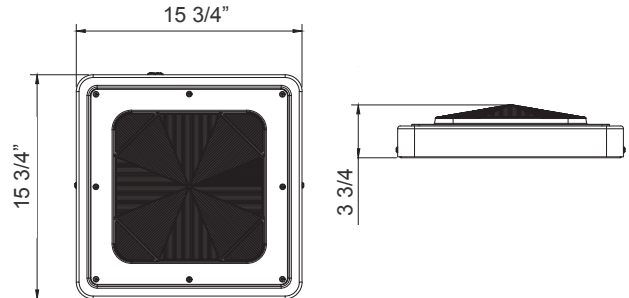

# CXES SERIES OUTDOOR LIGHTING

**CXES-40-80W-MCTP-EM**  
SQUARE NEW CONCEPT GARAGE AND CEILING LIGHTS  
EMERGENCY BACK UP BATTERY  
**MCTP** Multi Color Temperature & Multi Power/Wattage (Selectable)

**WESTGATE**  
THE FUTURE IS HERE...AND IT'S QUITE BRIGHT!

Availi Finishes:

Customer Name: \_\_\_\_\_  
Project Name: \_\_\_\_\_  
Note: \_\_\_\_\_ | Type: \_\_\_\_\_

15 3/4" (L) X 15 3/4" (W) X 3 3/4" (H)

Ideal for indoor parking lots, commercial buildings, schools, warehouses, retail centers, apartment complexes. Designed for 9 to 16-foot mounting.

## Features

- Stamped Galvanized Steel With Prismatic Polycarbonate Lens Redesigned For LED
- Designed for 9 to 16 Foot Mounting Heights
- Factory-Installed Options: Battery Backup, Motion Sensor
- 7-year Warranty