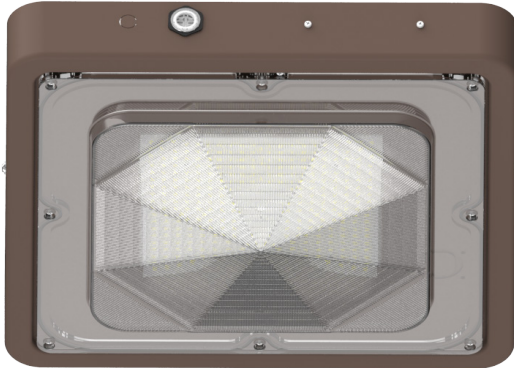

# CXES SERIES OUTDOOR LIGHTING

**CXES-40-80W-MCTP-EM**  
SQUARE NEW CONCEPT GARAGE AND CEILING LIGHTS  
EMERGENCY BACK UP BATTERY  
**MCTP** Multi Color Temperature & Multi Power/Wattage (Selectable)

**WESTGATE**  
THE FUTURE IS HERE...AND IT'S QUITE BRIGHT!

Availi Finishes:

Customer Name: \_\_\_\_\_  
Project Name: \_\_\_\_\_  
Note: \_\_\_\_\_ | Type: \_\_\_\_\_

15 3/4" (L) X 15 3/4" (W) X 3 3/4" (H)

Ideal for indoor parking lots, commercial buildings, schools, warehouses, retail centers, apartment complexes. Designed for 9 to 16-foot mounting.

## Features

- Stamped Galvanized Steel With Prismatic Polycarbonate Lens Redesigned For LED
- Designed for 9 to 16 Foot Mounting Heights
- Factory-Installed Options: Battery Backup, Motion Sensor
- 7-year Warranty

### Mechanical:

- Stamped Galvanized Steel
- Twist-Lock Zhaga Socket Pre-Installed. See Motion Sensor Accessories
- Four 1/2" Threaded Hubs Located On Four Sides Of The Housing
- Prismatic Polycarbonate Lens
- Lifespan: 70000 Hrs
- Operating Temperature: -40°F ~ 104°F
- Suitable For Damp Locations
- 7-year Warranty