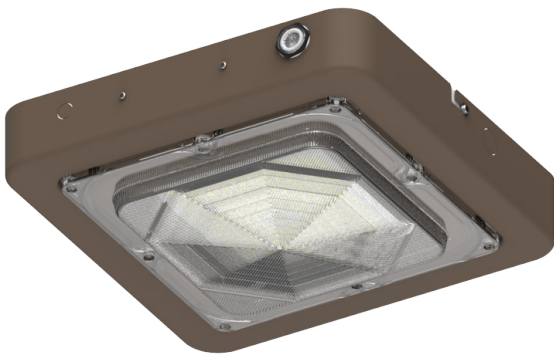

Other Views:

Side View