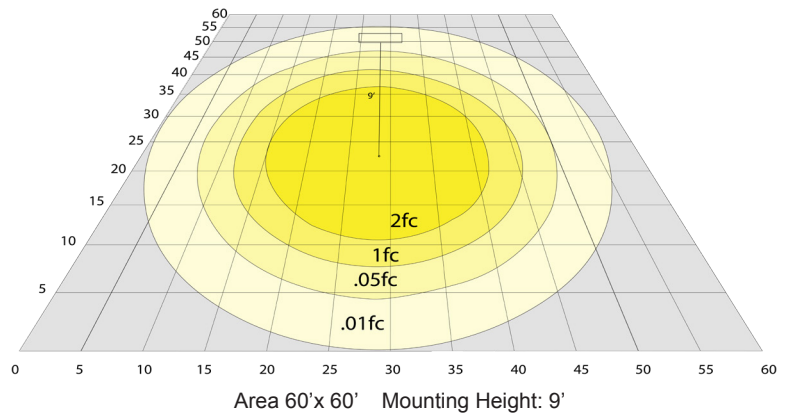

Photometrics: CXES-30-60W-MCTP

BUD Rating: B2-U3-G2

Other Views:

Side View

Front View

Switch View

Performance Table: CXES-30-60W-MCTP

MODEL NO.	Wattage	Voltage	Lumens	Color Temp.	BUG Rating	LPW
CXES-30-60W-MCTP	30W	120~277V	3900LM	3000K	B2-U3-G2	130
	45W		5850LM	4000K		
	60W		7800LM	5000K		

Sample Ordering

Model   **Min.**   **Max.Wattage**   **Color Temp.**

CXES - 30 - 60W - MCTP