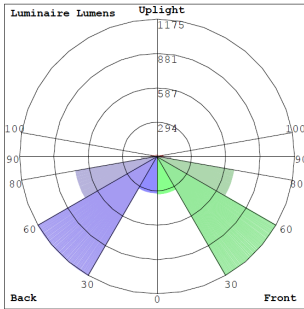

Lighting:

- MCTP: Multi-CCT and Power Switch Is In The Fixture
- Dimming: 0~10V Dimmable
- LED Type/ Brand: LUMILEDS 2835LED
- Total Lumens: 7800LM Max.
- Color Temperature: 3000K/4000K/5000K
- Color Rendering index: >70
- Beam Angle: 150°
- Lifespan: 70000 Hrs

BUD Rating: B2-U3-G2

Other Views:

Side View

Front View

Switch View

Performance Table: CXES-30-60W-MCTP

MODEL NO.	Wattage	Voltage	Lumens	Color Temp.	BUG Rating	LPW
CXES-30-60W-MCTP	30W	120~277V	3900LM	3000K	B2-U3-G2	130
	45W		5850LM	4000K		
	60W		7800LM	5000K		