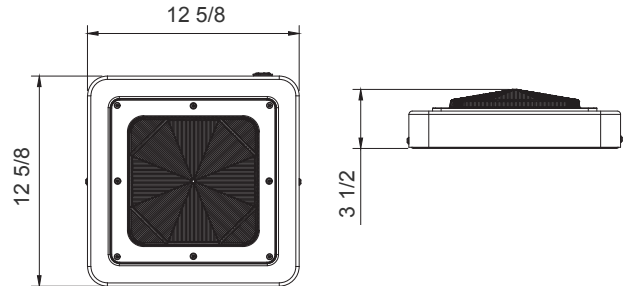

12 5/8"(L) X 12 5/8" (W) X 3 1/2"(H)

Ideal for indoor parking lots, commercial buildings, schools, warehouses, retail centers, apartment complexes. Designed for 9 to 16-foot mounting.

Features

- Stamped Galvanized Steel With Prismatic Polycarbonate Lens Redesigned For LED
- Designed for 9 to 16 Foot Mounting Heights
- Factory-Installed Options: Battery Backup, Motion Sensor
- 7-year Warranty

Technical Specifications

Electrical:

- Wattage: 30W/45W/60W
- Input Current: 0.6A MAX
- Input Voltage: 120-277VAC 50/60Hz
- Power Factor: >0.90
- LPW: 130LPW

Mechanical:

- Stamped Galvanized Steel
- Twist-Lock Zhaga Socket Pre-Installed. See Motion Sensor Accessories
- Four 1/2" Threaded Hubs Located On Four Sides Of The Housing
- Prismatic Polycarbonate Lens
- Lifespan: 70000 Hrs
- Operating Temperature: -40°F ~ 104°F
- Suitable For Damp Locations
- 7-year Warranty