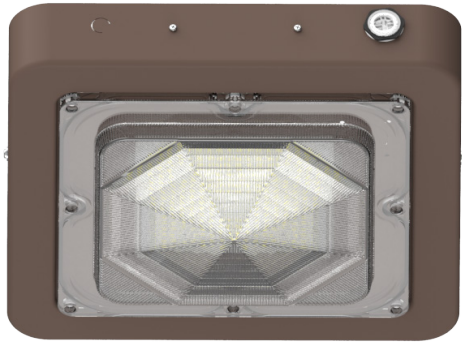

CXES SERIES OUTDOOR LIGHTING

CXES-30-60W-MCTP
SQUARE NEW CONCEPT GARAGE AND CEILING LIGHTS
MCTP Multi Color Temperature & Multi Power/Wattage (Selectable)

Availi Finishes:

Customer Name: _____
Project Name: _____
Note: _____ | Type: _____

12 5/8"(L) X 12 5/8" (W) X 3 1/2"(H)

Ideal for indoor parking lots, commercial buildings, schools, warehouses, retail centers, apartment complexes. Designed for 9 to 16-foot mounting.

Features

- Stamped Galvanized Steel With Prismatic Polycarbonate Lens Redesigned For LED
- Designed for 9 to 16 Foot Mounting Heights
- Factory-Installed Options: Battery Backup, Motion Sensor
- 7-year Warranty

Technical Specifications

Electrical:

- Wattage: 30W/45W/60W
- Input Current: 0.6A MAX
- Input Voltage: 120-277VAC 50/60Hz
- Power Factor: >0.90
- LPW: 130LPW

Mechanical:

- Stamped Galvanized Steel
- Twist-Lock Zhaga Socket Pre-Installed. See Motion Sensor Accessories
- Four 1/2" Threaded Hubs Located On Four Sides Of The Housing
- Prismatic Polycarbonate Lens
- Lifespan: 70000 Hrs
- Operating Temperature: -40°F ~ 104°F
- Suitable For Damp Locations
- 7-year Warranty

Lighting:

- MCTP: Multi-CCT and Power Switch Is In The Fixture
- Dimming: 0~10V Dimmable
- LED Type/ Brand: LUMILEDS 2835LED
- Total Lumens: 7800LM Max.
- Color Temperature: 3000K/4000K/5000K
- Color Rendering index: >70
- Beam Angle: 150°
- Lifespan: 70000 Hrs