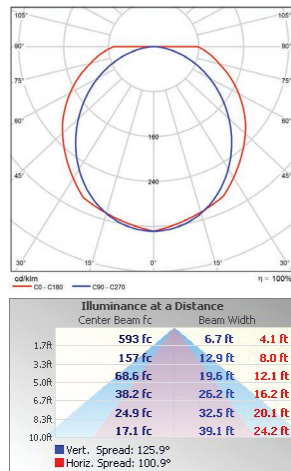

P10011 WG-2.5CSL/48/WH x (2)
(Wireguard for 8' CSL, #9252, #9578)

DIMENSIONS

PHOTOMETRICS CHART

44 Watt - 4ft
DLC Standard

44 Watt - 4ft (347V)
DLC Standard

PACKAGE

Case Qty 8 pc
2' / 4'

Case Qty 4 pc
8'