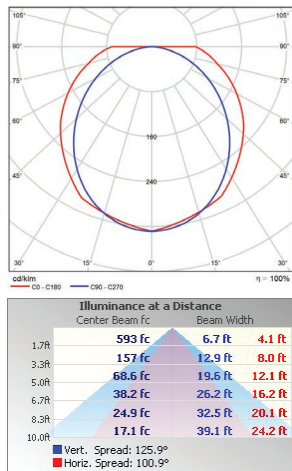

P10011 WG-2.5CSL/48/WH x (2)
(Wireguard for 8' CSL, #9252, #9578)

DIMENSIONS

PHOTOMETRICS CHART

44 Watt - 4ft
DLC Standard

44 Watt - 4ft (347V)
DLC Standard

PACKAGE

Case Qty 8 pc
2' / 4'

Case Qty 4 pc
8'