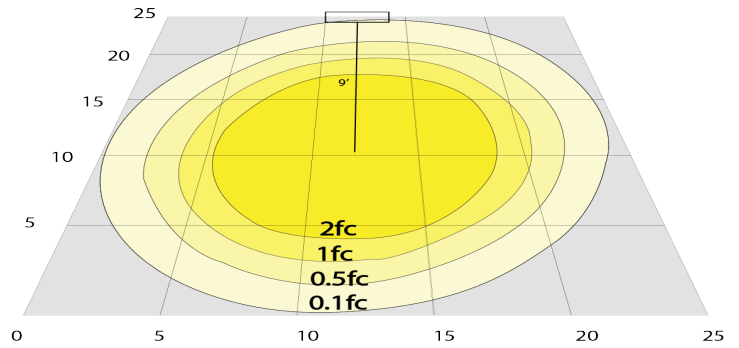

## Photometrics: CRLX4-14-27W-MCTP

BUG Rating: B1-U1-G0

20W 5000K, Area 25' x 25' Mounting Height: 9'